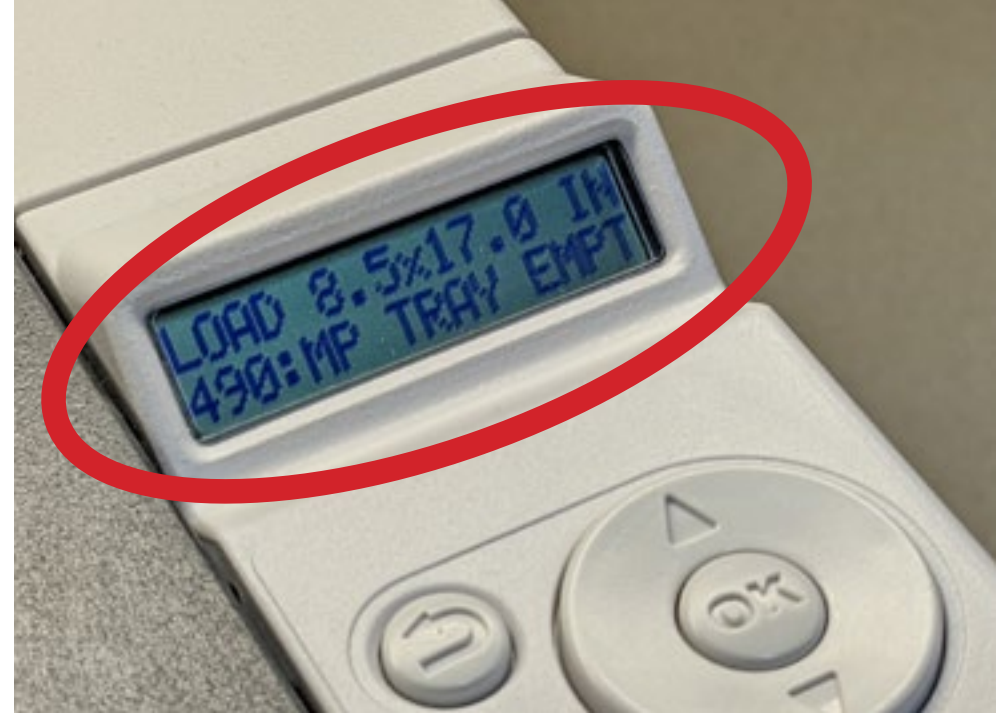

## “LOAD 8.5 X 17.0 IN”

Turn the printer off and on  
before next voter

**This message means:** a previous ballot is waiting to be printed! If the message is still there after turning the printer off and on, call headquarters.

## “READY TO PRINT”

The printer is ready for the  
next voter

**This message means:** there are no ballots waiting to be printed.