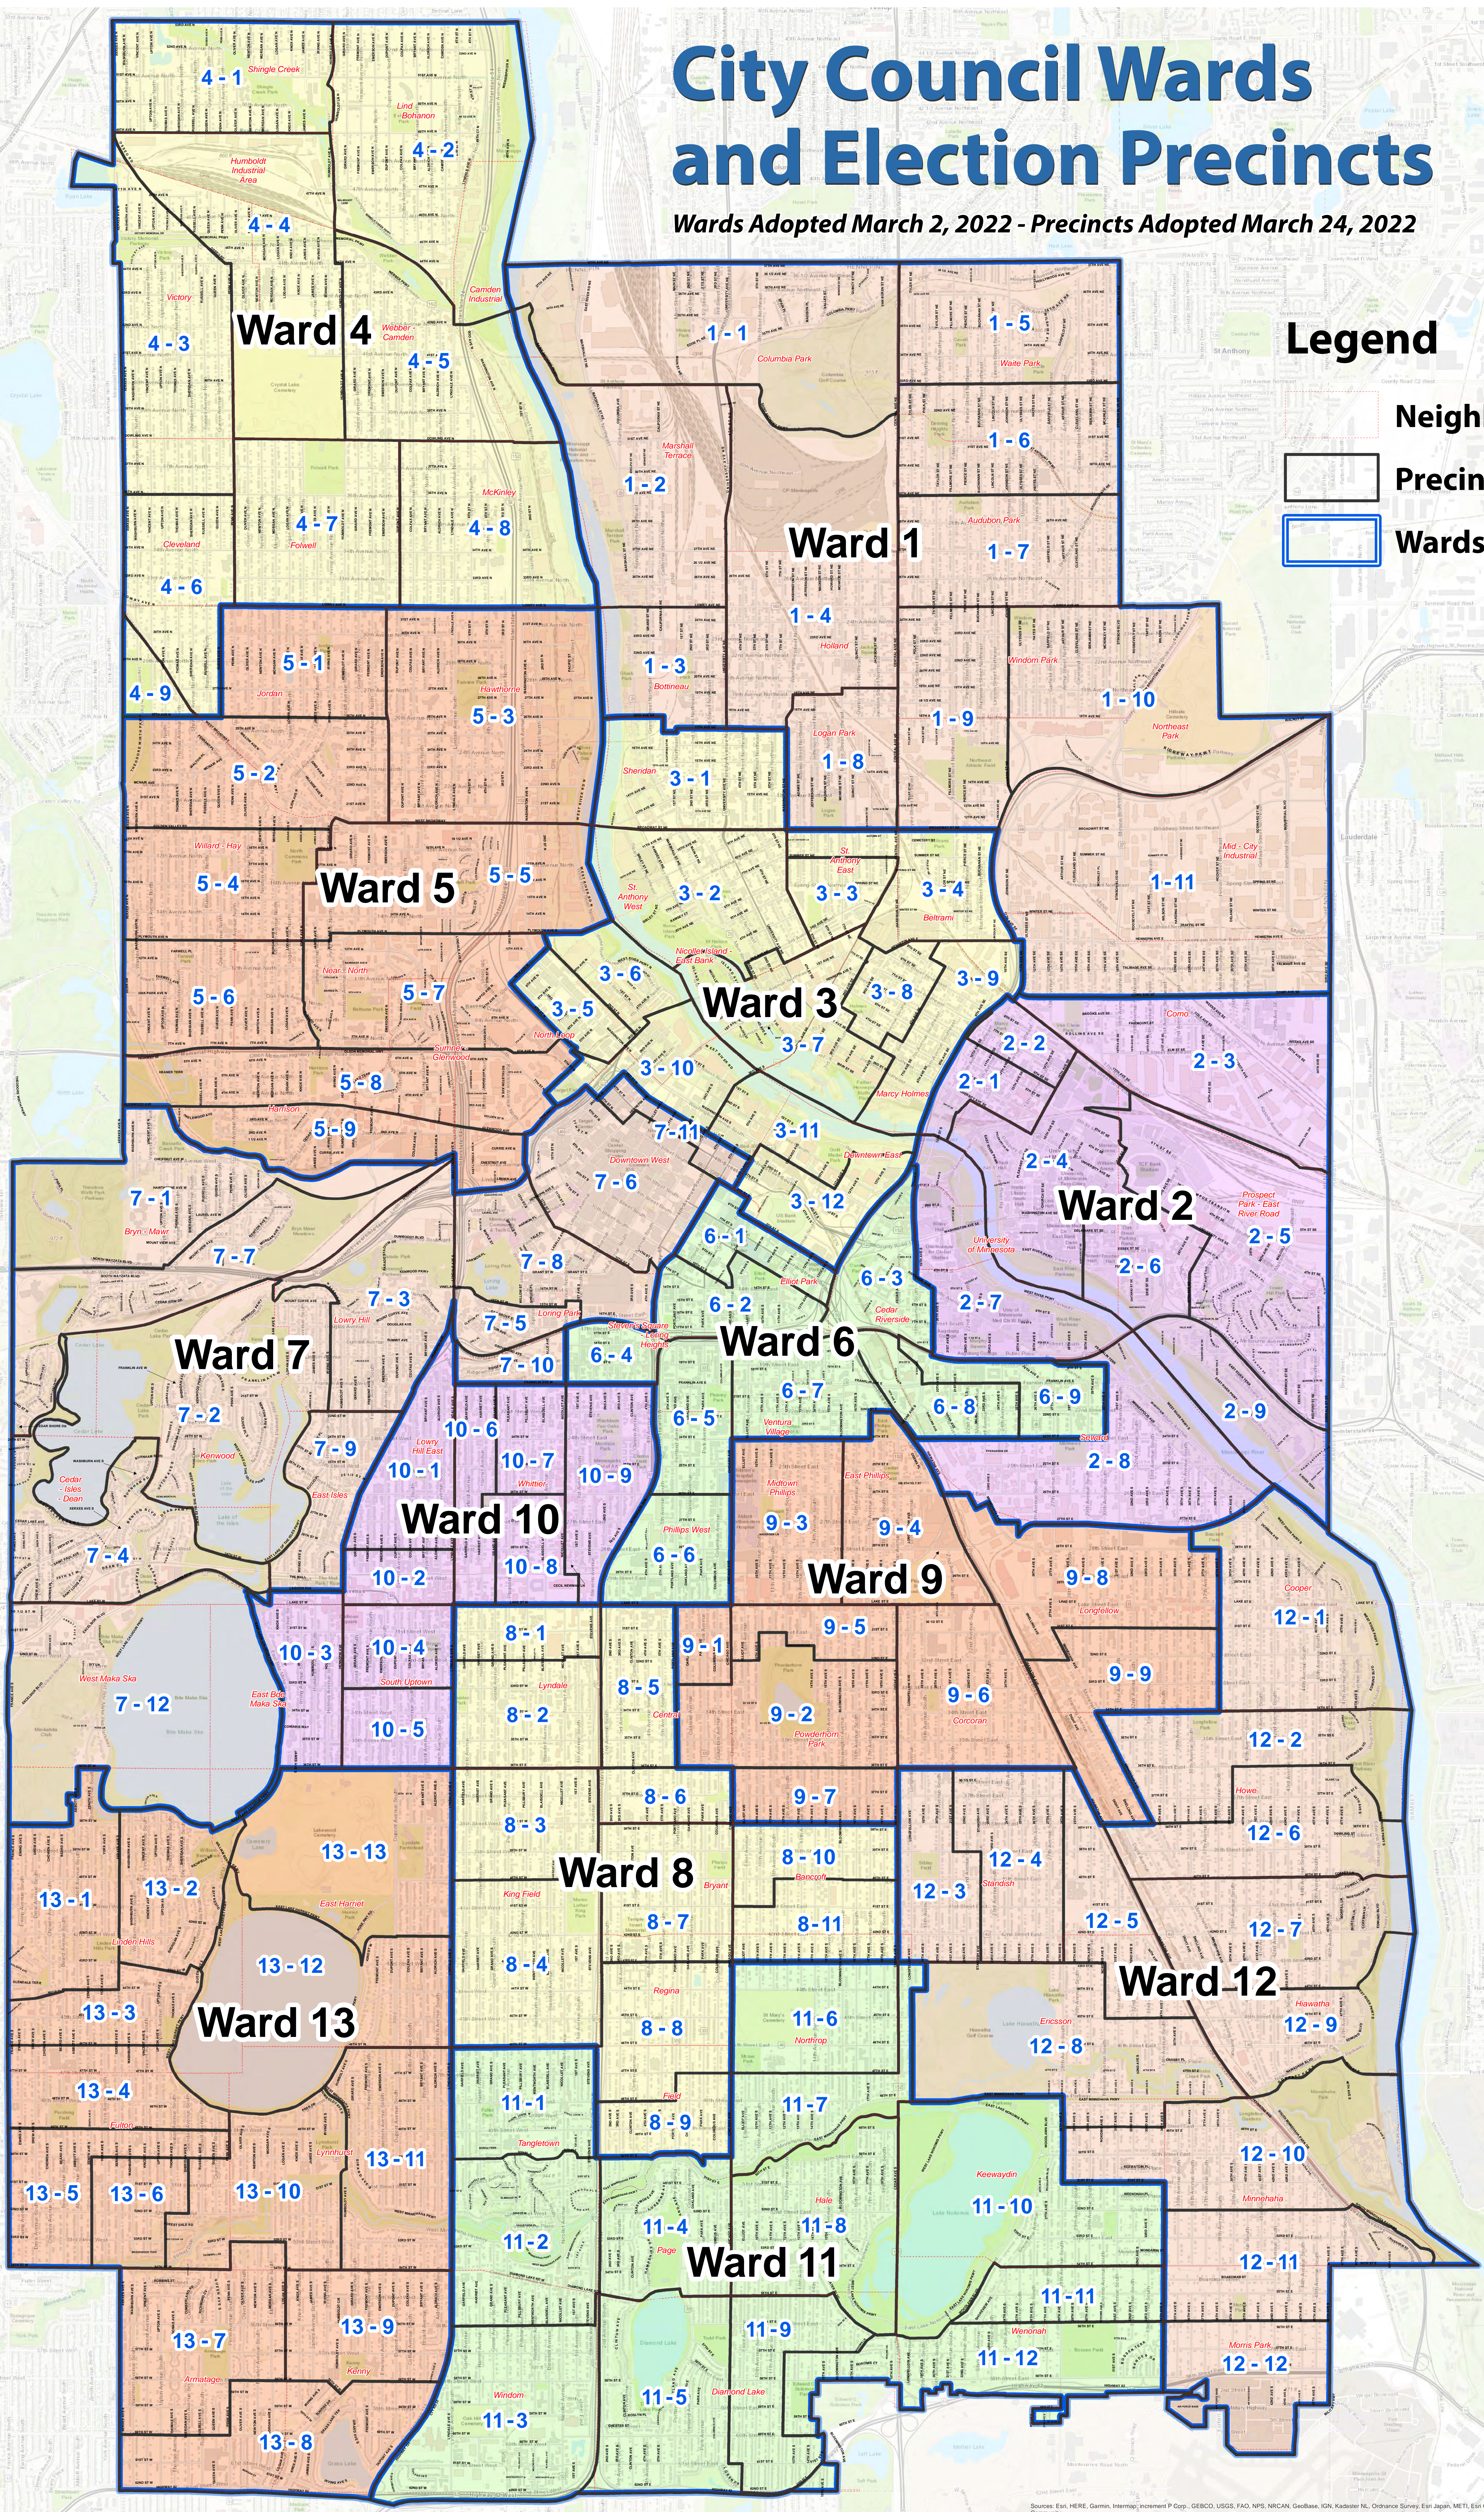

City Council Wards and Election Precincts

Wards Adopted March 2, 2022 - Precincts Adopted March 24, 2022

Legend

- Neighborhood
- Precincts
- Wards

Source: Esri, HERE, Garmin, Intermap, increment P Corp., GEBCO, USGS, FAO, NPS, NRCAN, Geobase, IGN, Kadaster NL, Ordnance Survey, Esri Japan, METI, Esri China (Hong Kong), Swisstopo, Mapbox, and the GIS User Community