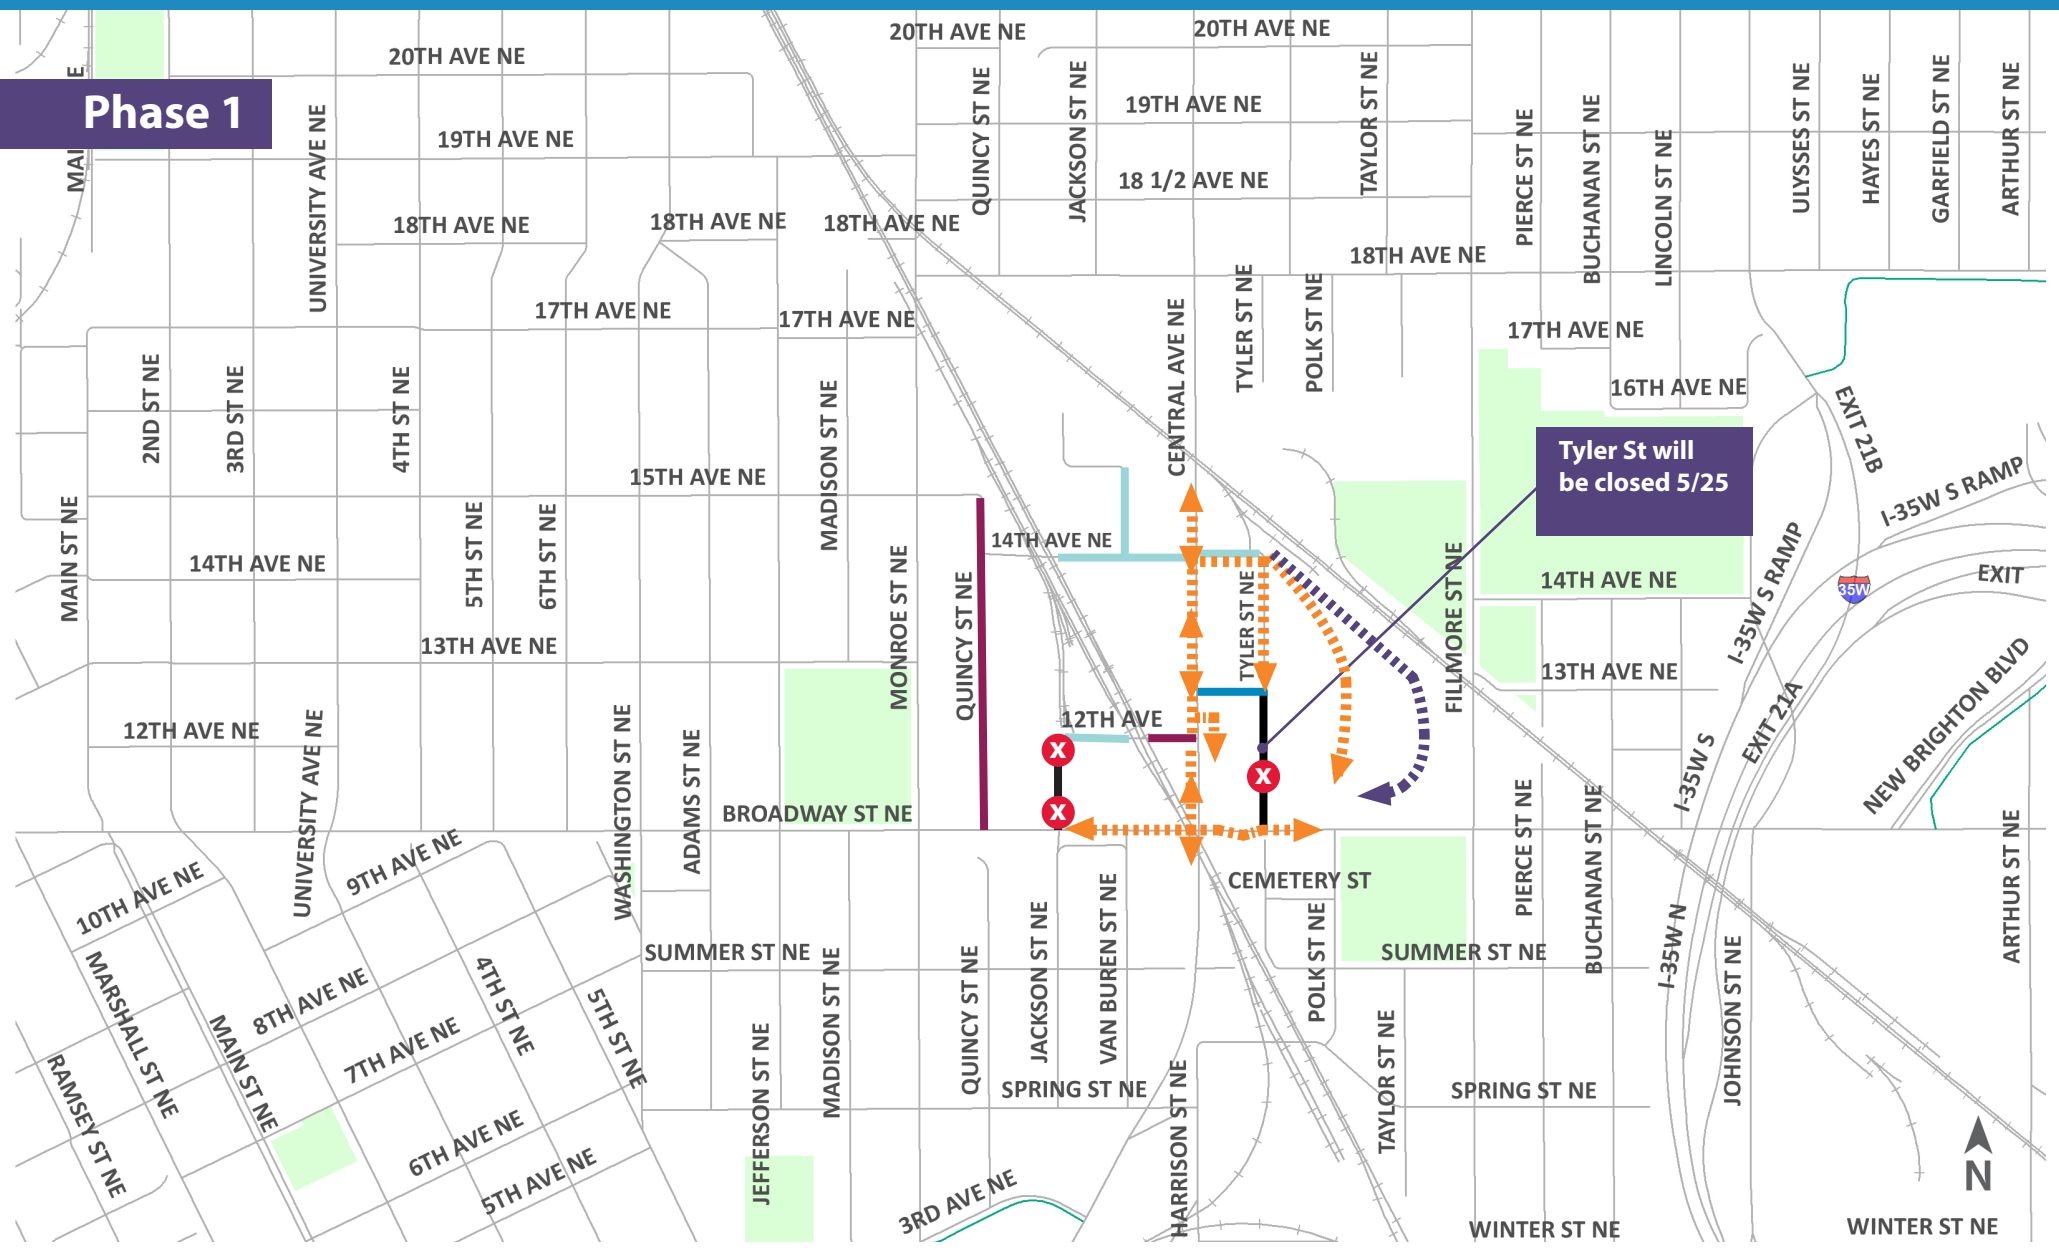

# Logan Park Industrial detour and business access map

(Logan Park NE Minneapolis)

## Phase 1

- Phase 1 access
- Phase 1 road work
- Road closed
- Phase 2 project area
- 2027 construction
- Truck access route
- 2026 future phases

Business access route

Road or access closed

No parking

Truck access route

business/apartment buildings