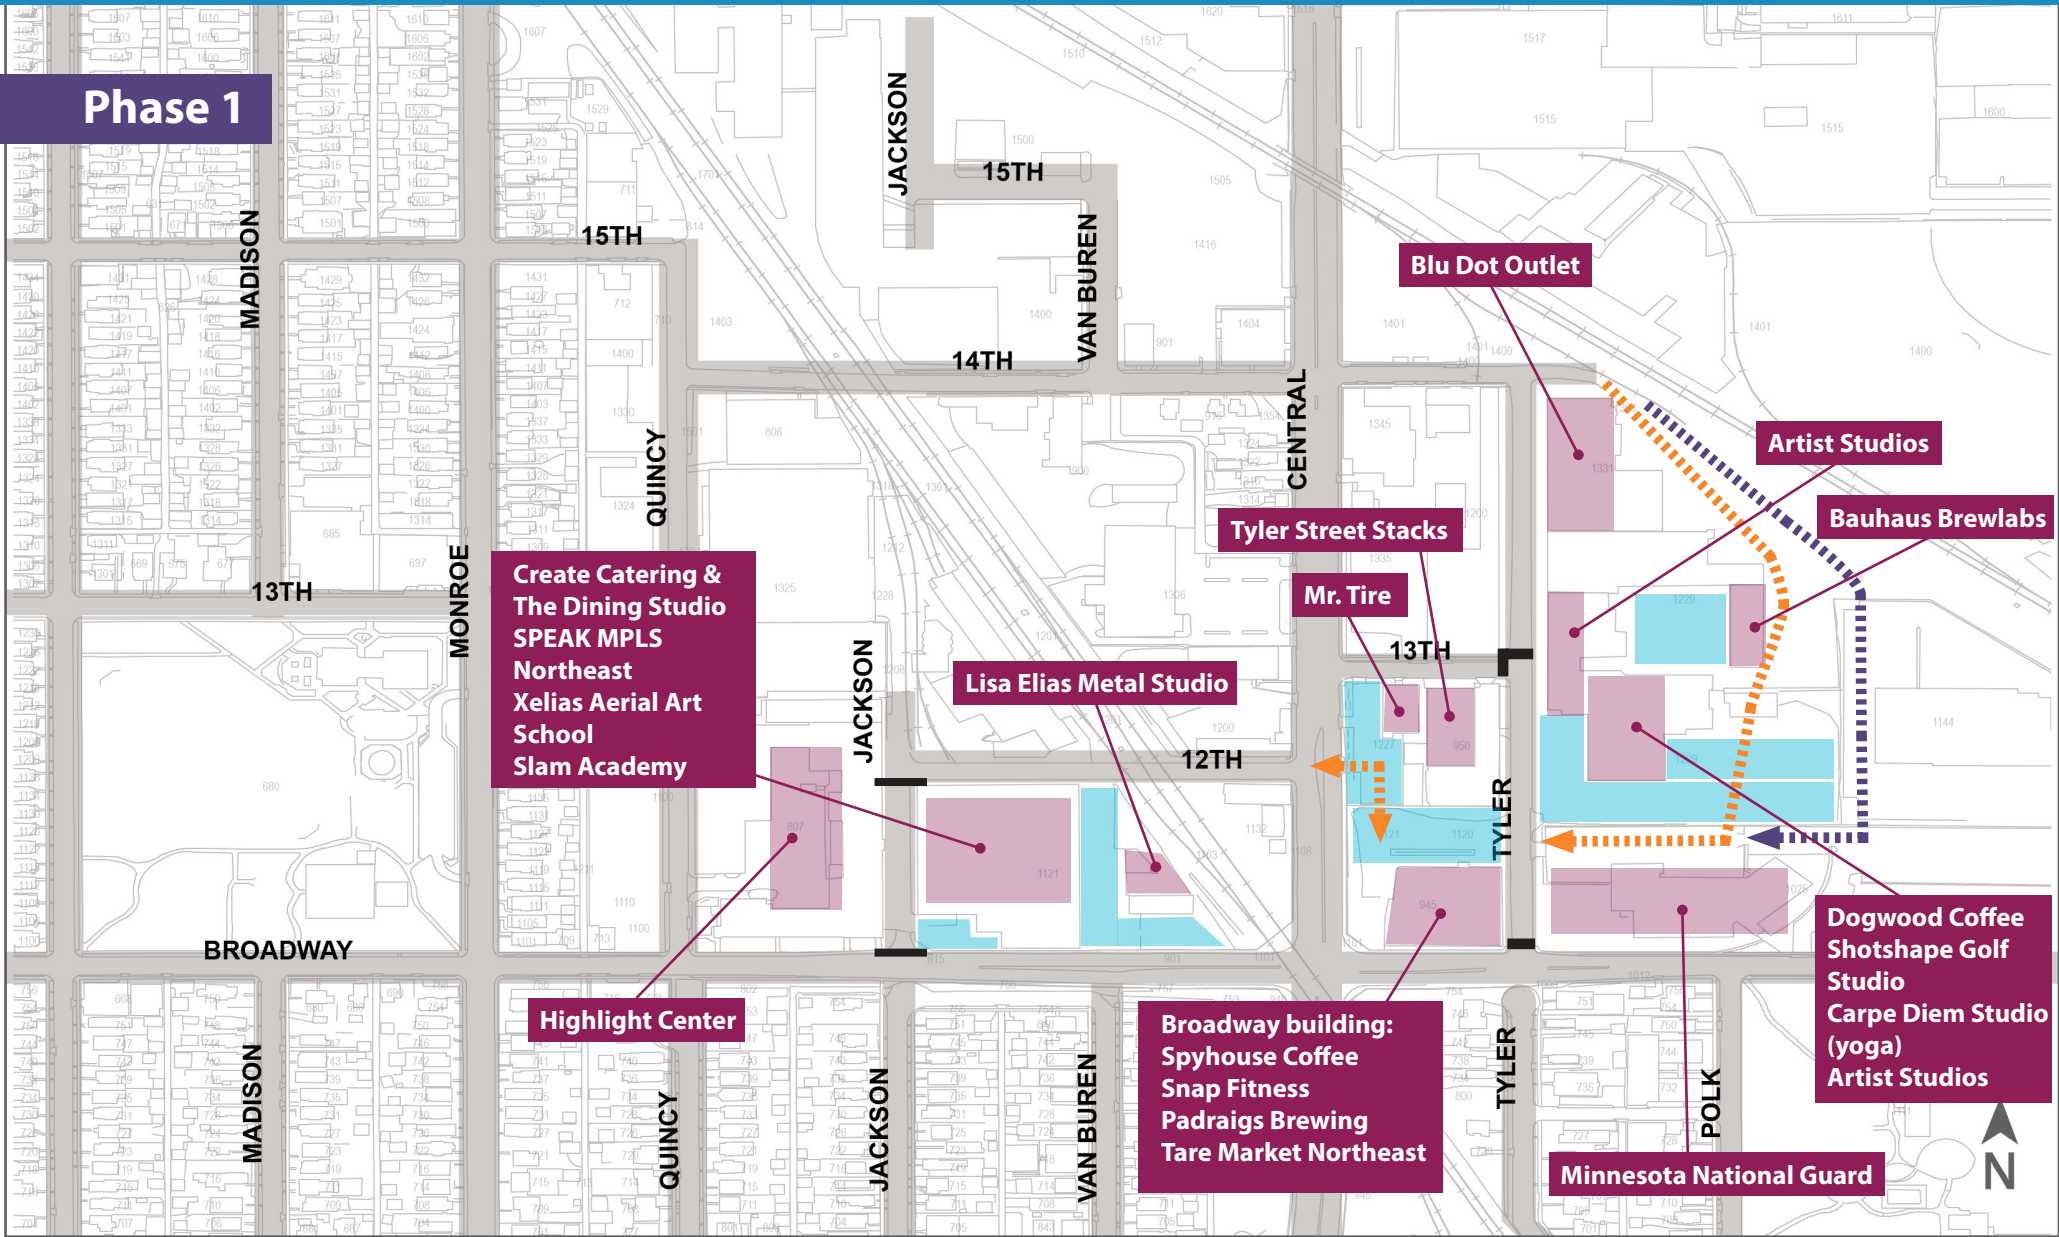

## Phase 1

- Phase 1 access
- Phase 1 road work
- Road closed
- Phase 2 project area
- 2027 construction
- Truck access route
- 2026 future phases

## Phase 1

Create Catering & The Dining Studio  
SPEAK MPLS  
Northeast Xelias Aerial Art School  
Slam Academy

Highlight Center

Lisa Elias Metal Studio

Broadway building:  
Spyhouse Coffee  
Snap Fitness  
Padraigs Brewing  
Tare Market Northeast

Mr. Tire

Tyler Street Stacks

Blu Dot Outlet

Artist Studios

Bauhaus Brewlabs

Dogwood Coffee  
Shotshape Golf Studio  
Carpe Diem Studio (yoga)  
Artist Studios

Minnesota National Guard

Private/Business parking

Business access route

Road or access closed

No parking

Truck access route

business/apartment buildings