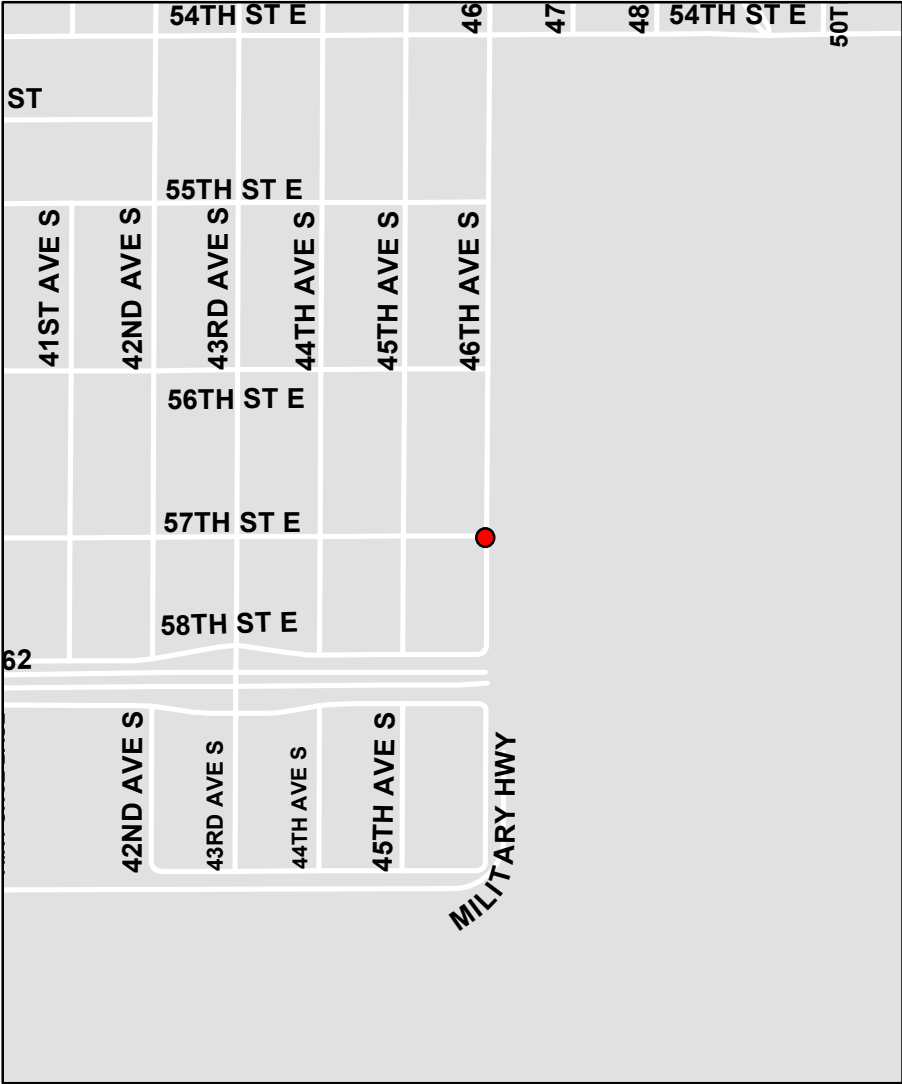

# 46th Ave S at 57th St E

Project Location