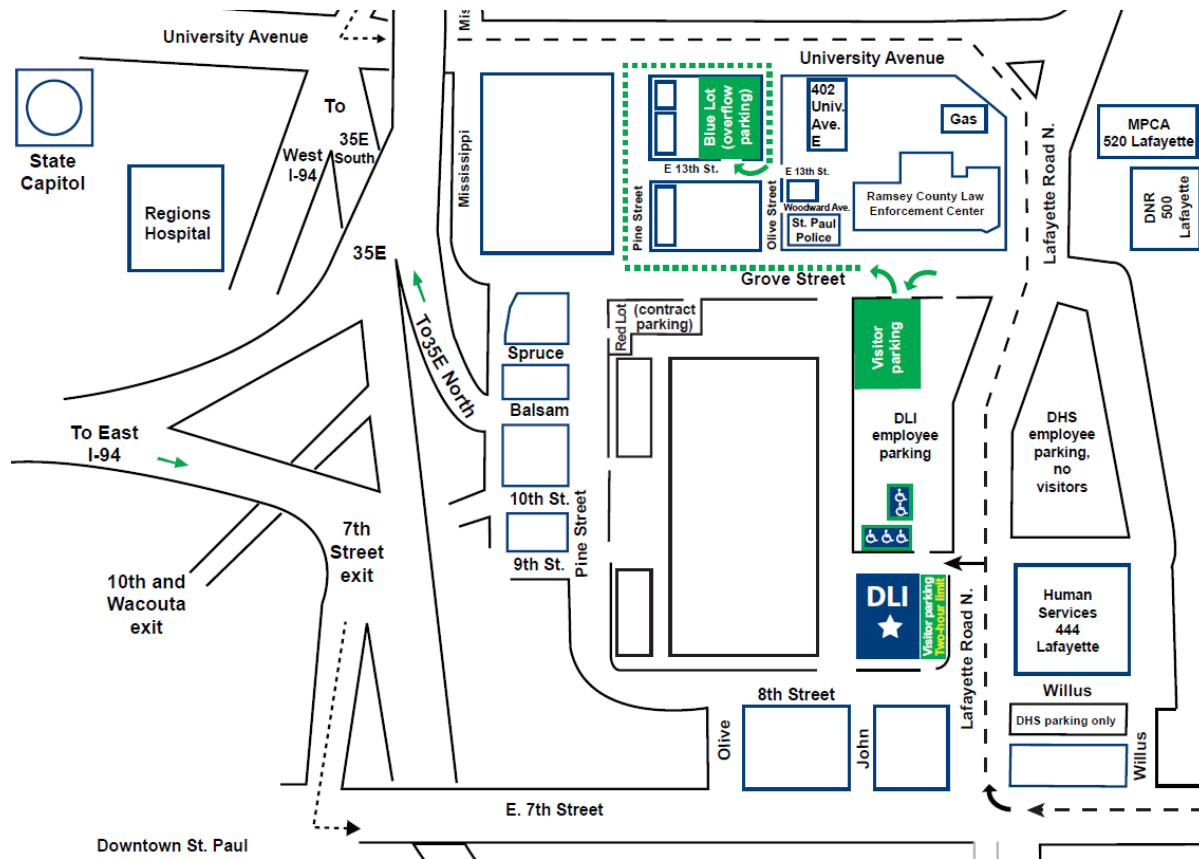

The Electrical Licensing and Inspection Unit is part of the Minnesota Department of Labor and Industry.

Address:

Electrical Licensing and Inspection Unit
Minnesota Department of Labor and Industry
443 Lafayette Road N.
St. Paul, Minnesota 55155

Free parking is available in front of the building, in the nearby visitor lot and in the Blue Lot on 13th Street E.

Phone Numbers:

For personal electrical licensing inquiries, call (651) 284-5031
For business electrical licensing inquiries, call (651) 284-5034
For electrical code inquiries, contact your local inspector: <http://www.dli.mn.gov/CCLD/ElectricalInspect.asp>
To contact the Department of Labor and Industry, call (651) 284-5005 or 1-800-342-5354.

Further information:

Electrical Licensing and Inspection Unit - <http://www.dli.mn.gov/CCLD/Electrical.asp>
Minnesota Department of Labor and Industry - <http://www.dli.mn.gov/Main.asp>

For all payments and fees, please make checks payable to: Department of Labor and Industry.