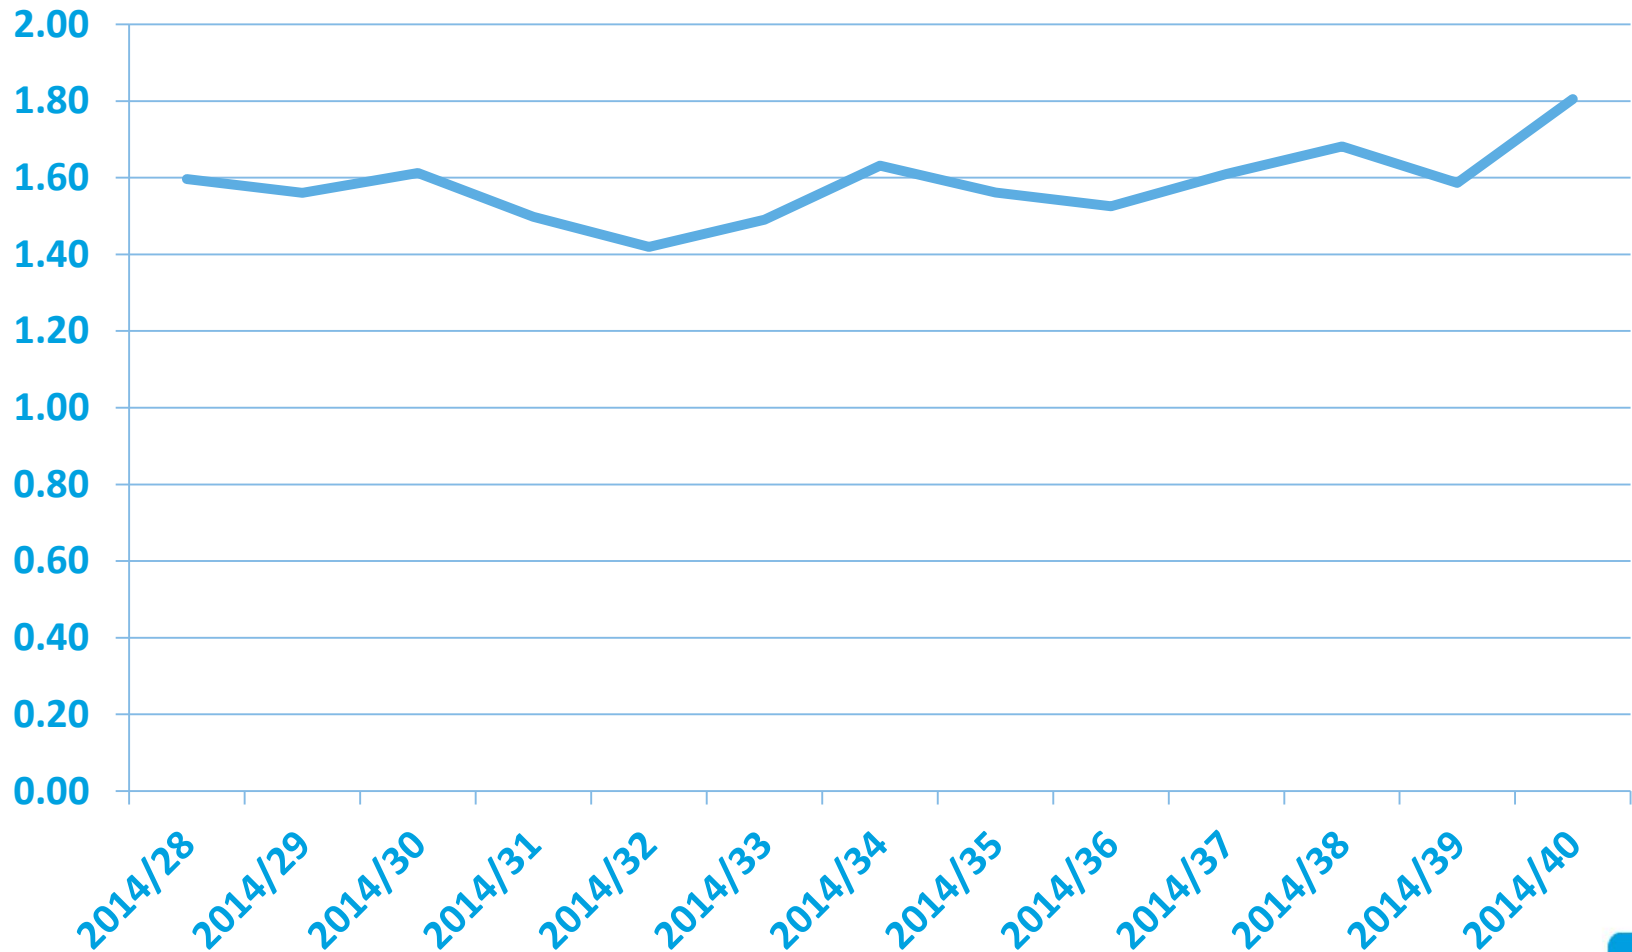

Simply. Always. Everywhere.

City of Minneapolis
Quarterly Report 9.18.2014

**CAR
2GO**

Member Distribution by Zip Code

<u>Zip Code</u>	<u>Count</u>
55401	804
55403	765
55404	578
55405	632
55406	1197
55407	939
55408	1061
55409	353
55410	363
55411	205
55412	212
55413	515
55414	833
55415	191
55416	266
55417	491
55418	618
55419	566
55454	117

Total **10,835**

*Data as of 10/3, does not include zip codes less than 1% of total

Utilization Per Car Per Day

Averaged 1.58 trips per car per day

Minutes/Miles Per Rental

Averaged 22.85 minutes and 7.01 km (4.35 miles) per rental