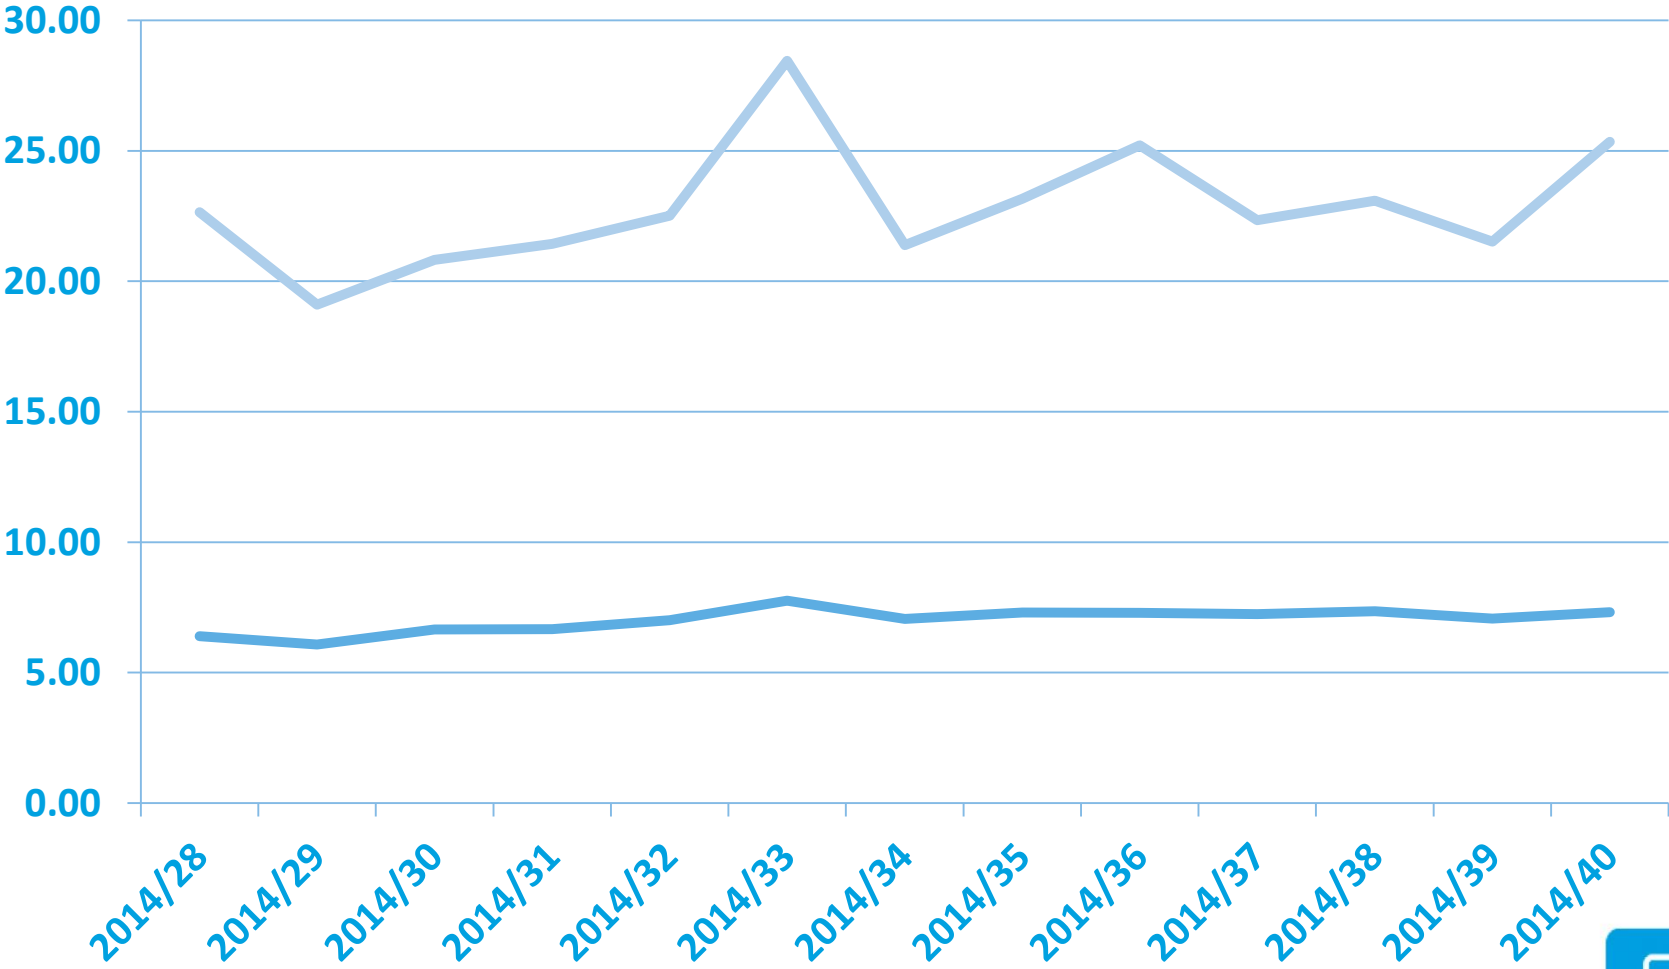

Total **10,835**

*Data as of 10/3, does not include zip codes less than 1% of total

Utilization Per Car Per Day

Averaged 1.58 trips per car per day

Minutes/Miles Per Rental

Averaged 22.85 minutes and 7.01 km (4.35 miles) per rental

Trip Starts by Zip Code

<u>Zip Code</u>	<u>Count</u>
55401	5644
55402	1584
55403	6559
55404	4215
55405	3513
55406	4861
55407	3662
55408	6061
55409	1342
55410	950
55411	1239
55412	668
55413	2877
55414	4152
55415	2410
55416	637
55417	1469
55418	2264
55419	1584
55454	1425
55455	532
Total	57648