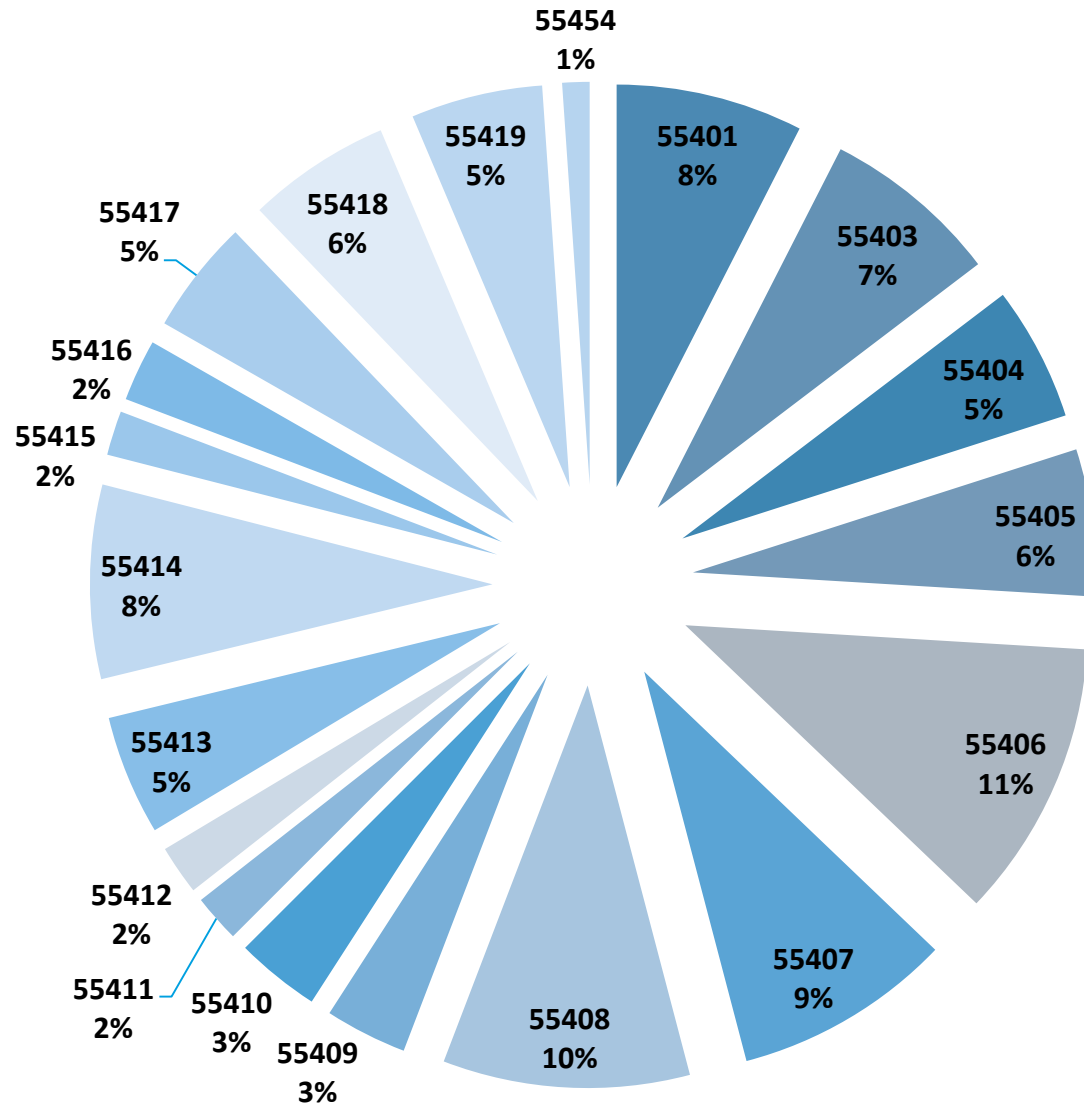

Simply. Always. Everywhere.

City of Minneapolis
Quarterly Report 9.18.2014

**CAR
2GO**

Member Distribution by Zip Code

<u>Zip Code</u>	<u>Count</u>
55401	804
55403	765
55404	578
55405	632
55406	1197
55407	939
55408	1061
55409	353
55410	363
55411	205
55412	212
55413	515
55414	833
55415	191
55416	266
55417	491
55418	618
55419	566
55454	117

Total **10,835**

*Data as of 10/3, does not include zip codes less than 1% of total

Utilization Per Car Per Day

Averaged 1.58 trips per car per day

Minutes/Miles Per Rental

Averaged 22.85 minutes and 7.01 km (4.35 miles) per rental

Trip Starts by Zip Code

<u>Zip Code</u>	<u>Count</u>
55401	5644
55402	1584
55403	6559
55404	4215
55405	3513
55406	4861
55407	3662
55408	6061
55409	1342
55410	950
55411	1239
55412	668
55413	2877
55414	4152
55415	2410
55416	637
55417	1469
55418	2264
55419	1584
55454	1425
55455	532
Total	57648