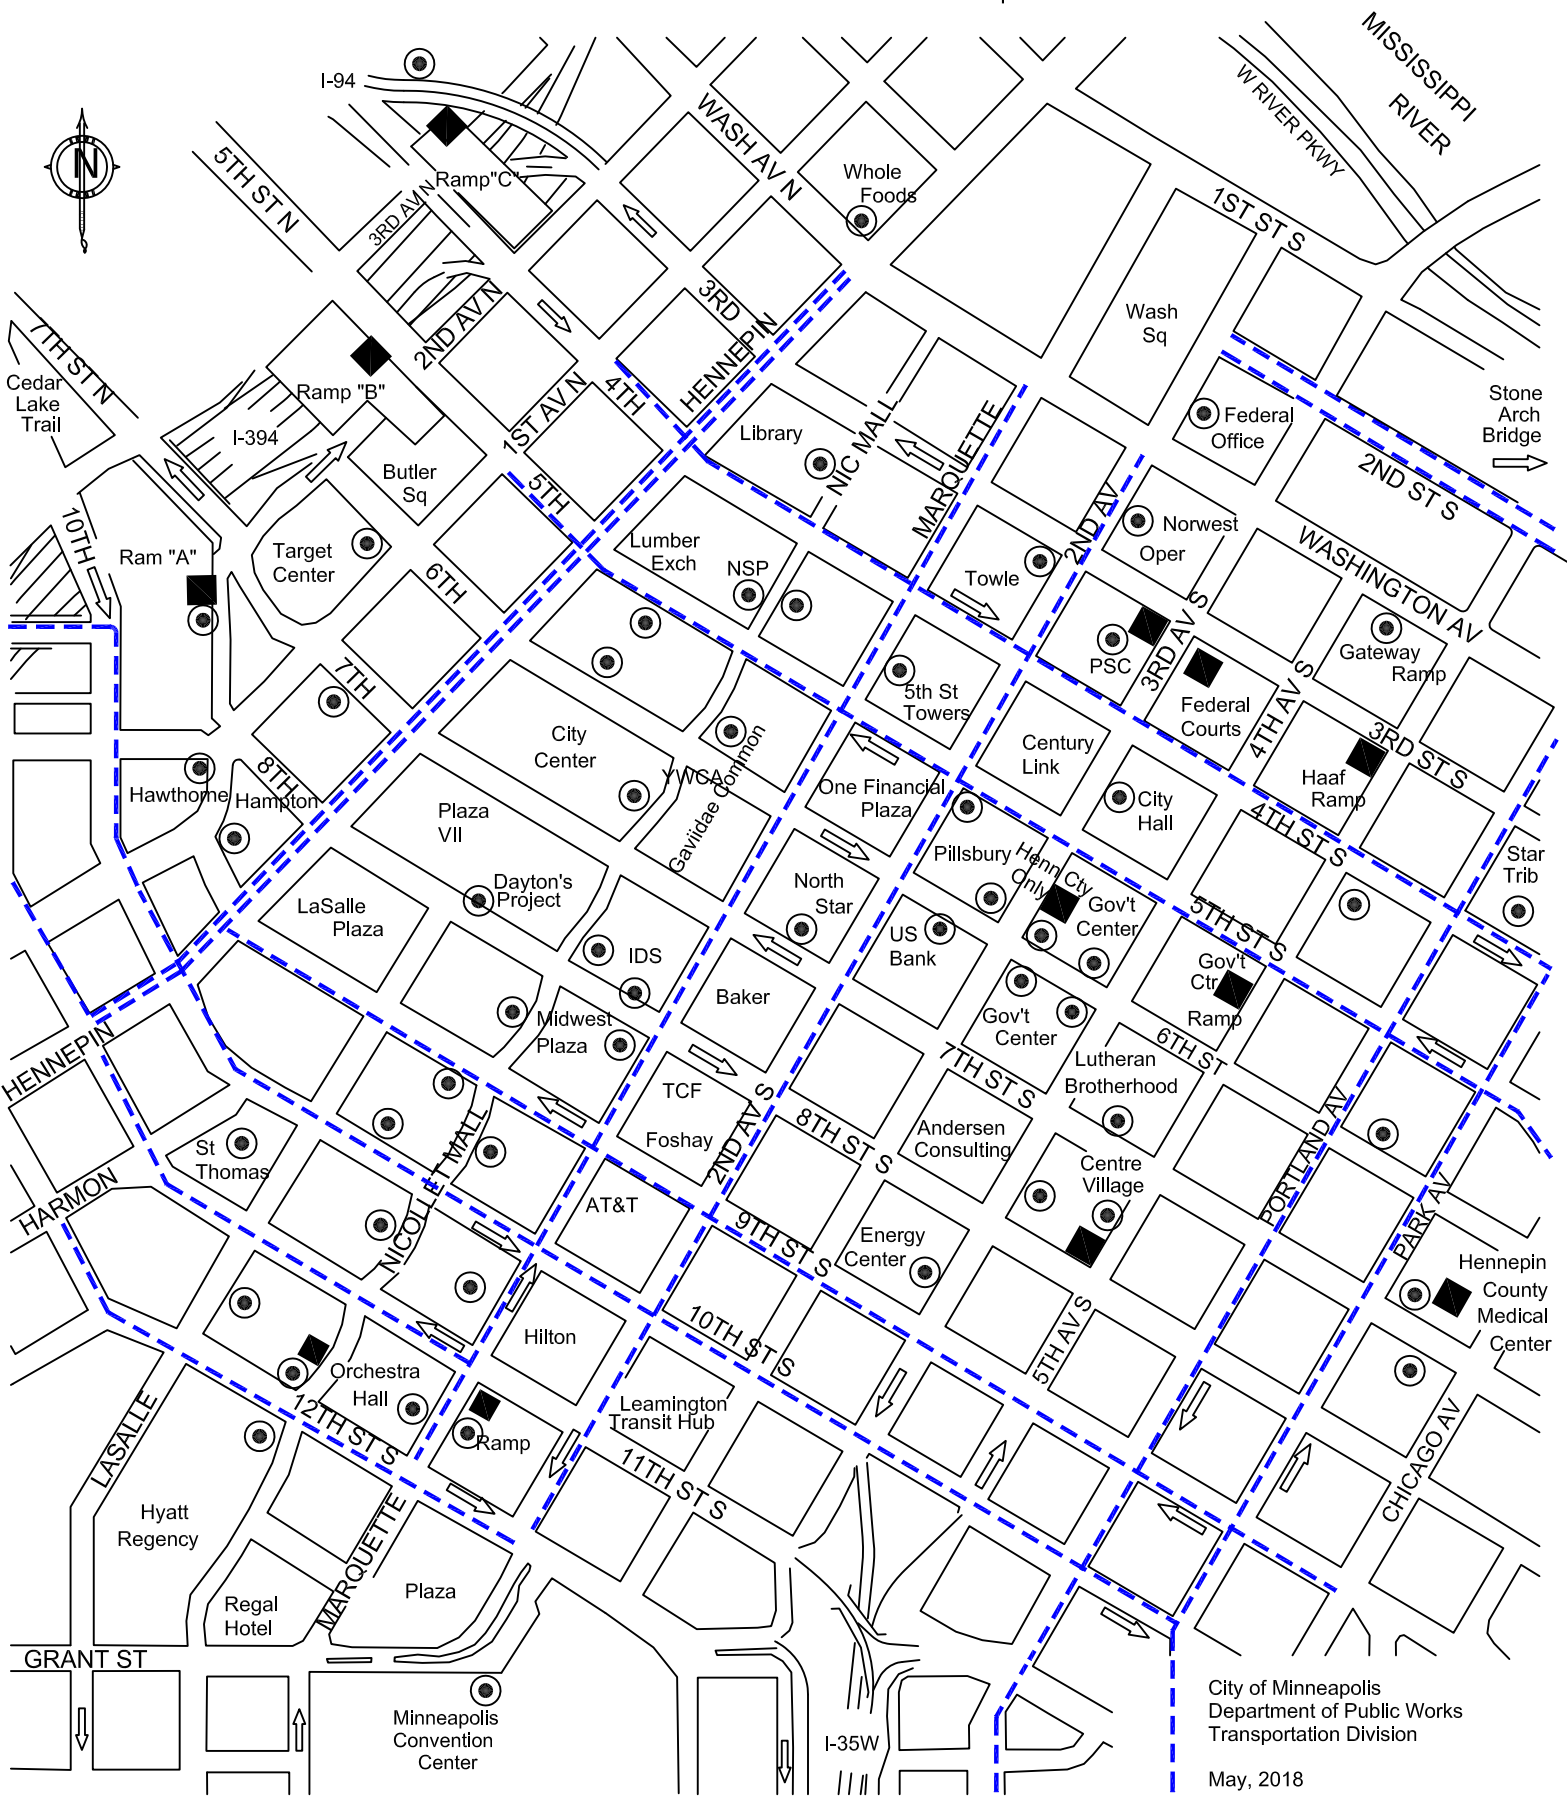

# Bicycle Parking 2018

DOWNTOWN MINNEAPOLIS

■ Bike LOCKERS

⊙ Bike RACKS

--- DOWNTOWN  
--- BIKE LANES

LOCKER RENTALS  
\$50 year/\$30 summer  
\$10 Key Deposit  
Summer = Apr 1 - Nov 30

CONTACT: **move**  
MINNEAPOLIS  
TRANSFORMING MOVEMENT EXPERIENCES  
612-337-1967

City of Minneapolis  
Department of Public Works  
Transportation Division  
May, 2018