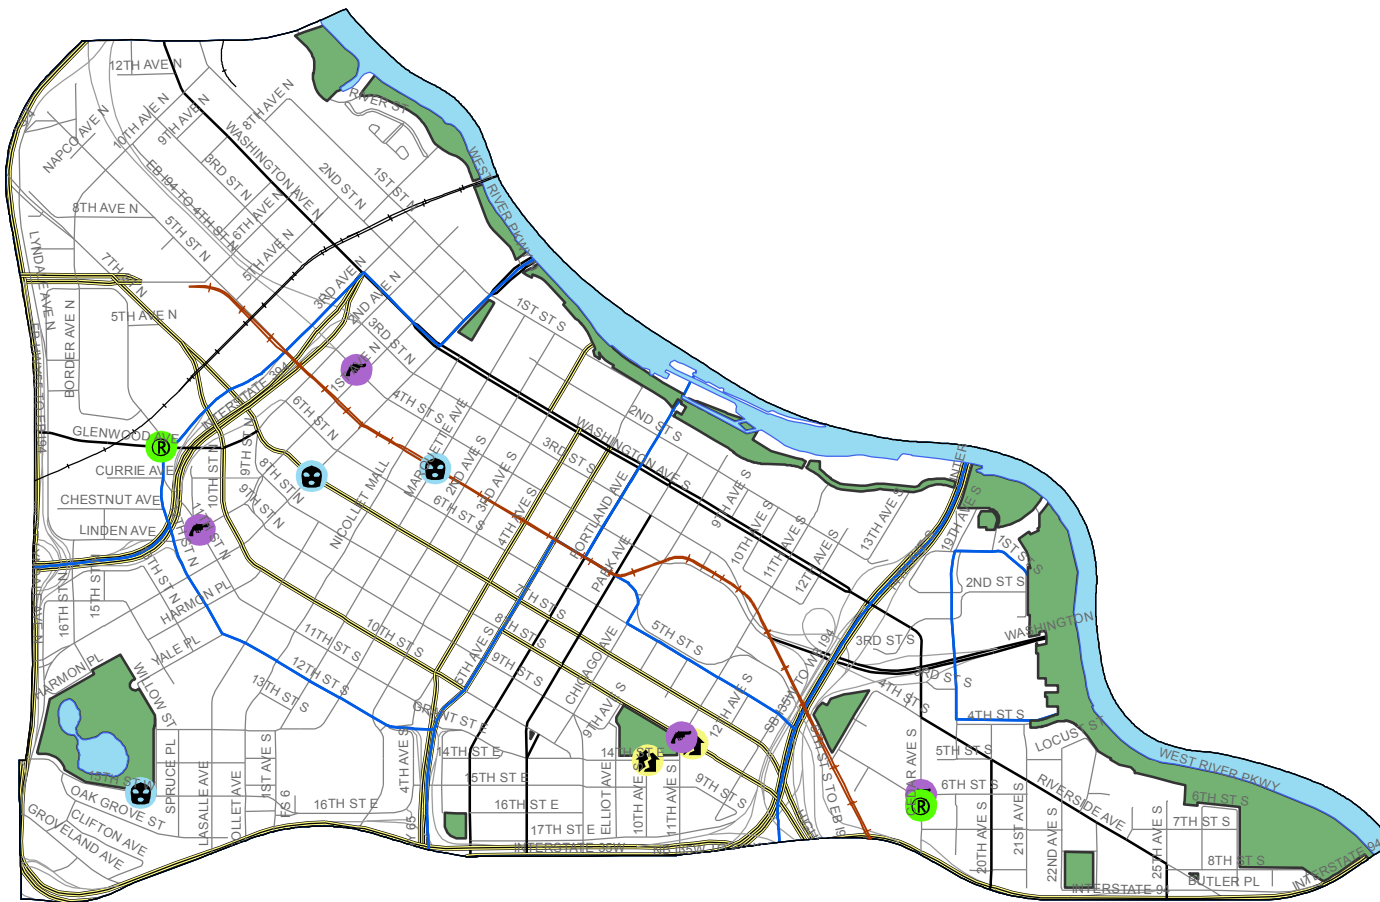

Minneapolis Police Department  
Crime Analysis Unit  
350 S. 5<sup>th</sup> St., Room 100  
Minneapolis, MN 55415  
612-673-2374

# First Precinct Violent Crimes June 15 - June 21, 2010

## Legend

-  Homicide
-  Rape
-  Robbery Business
-  Robbery Person
-  Aggravated Assaults
-  Domestic Aggravated Assaults

0 0.5 1 1.5 2 2.5 3 Miles