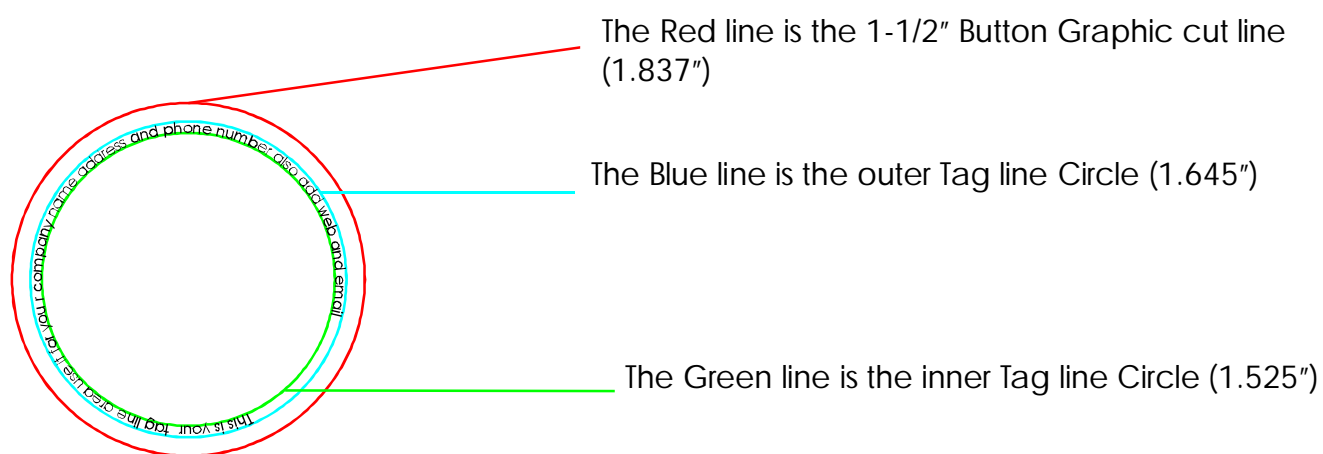

# 1-1/2" Button Tag Line Layout

Tag Line area 0.060"

Depending on the text you use, your font size can be from 5pt to 8pt. Adjust it as you wish to fit into the tag line area.