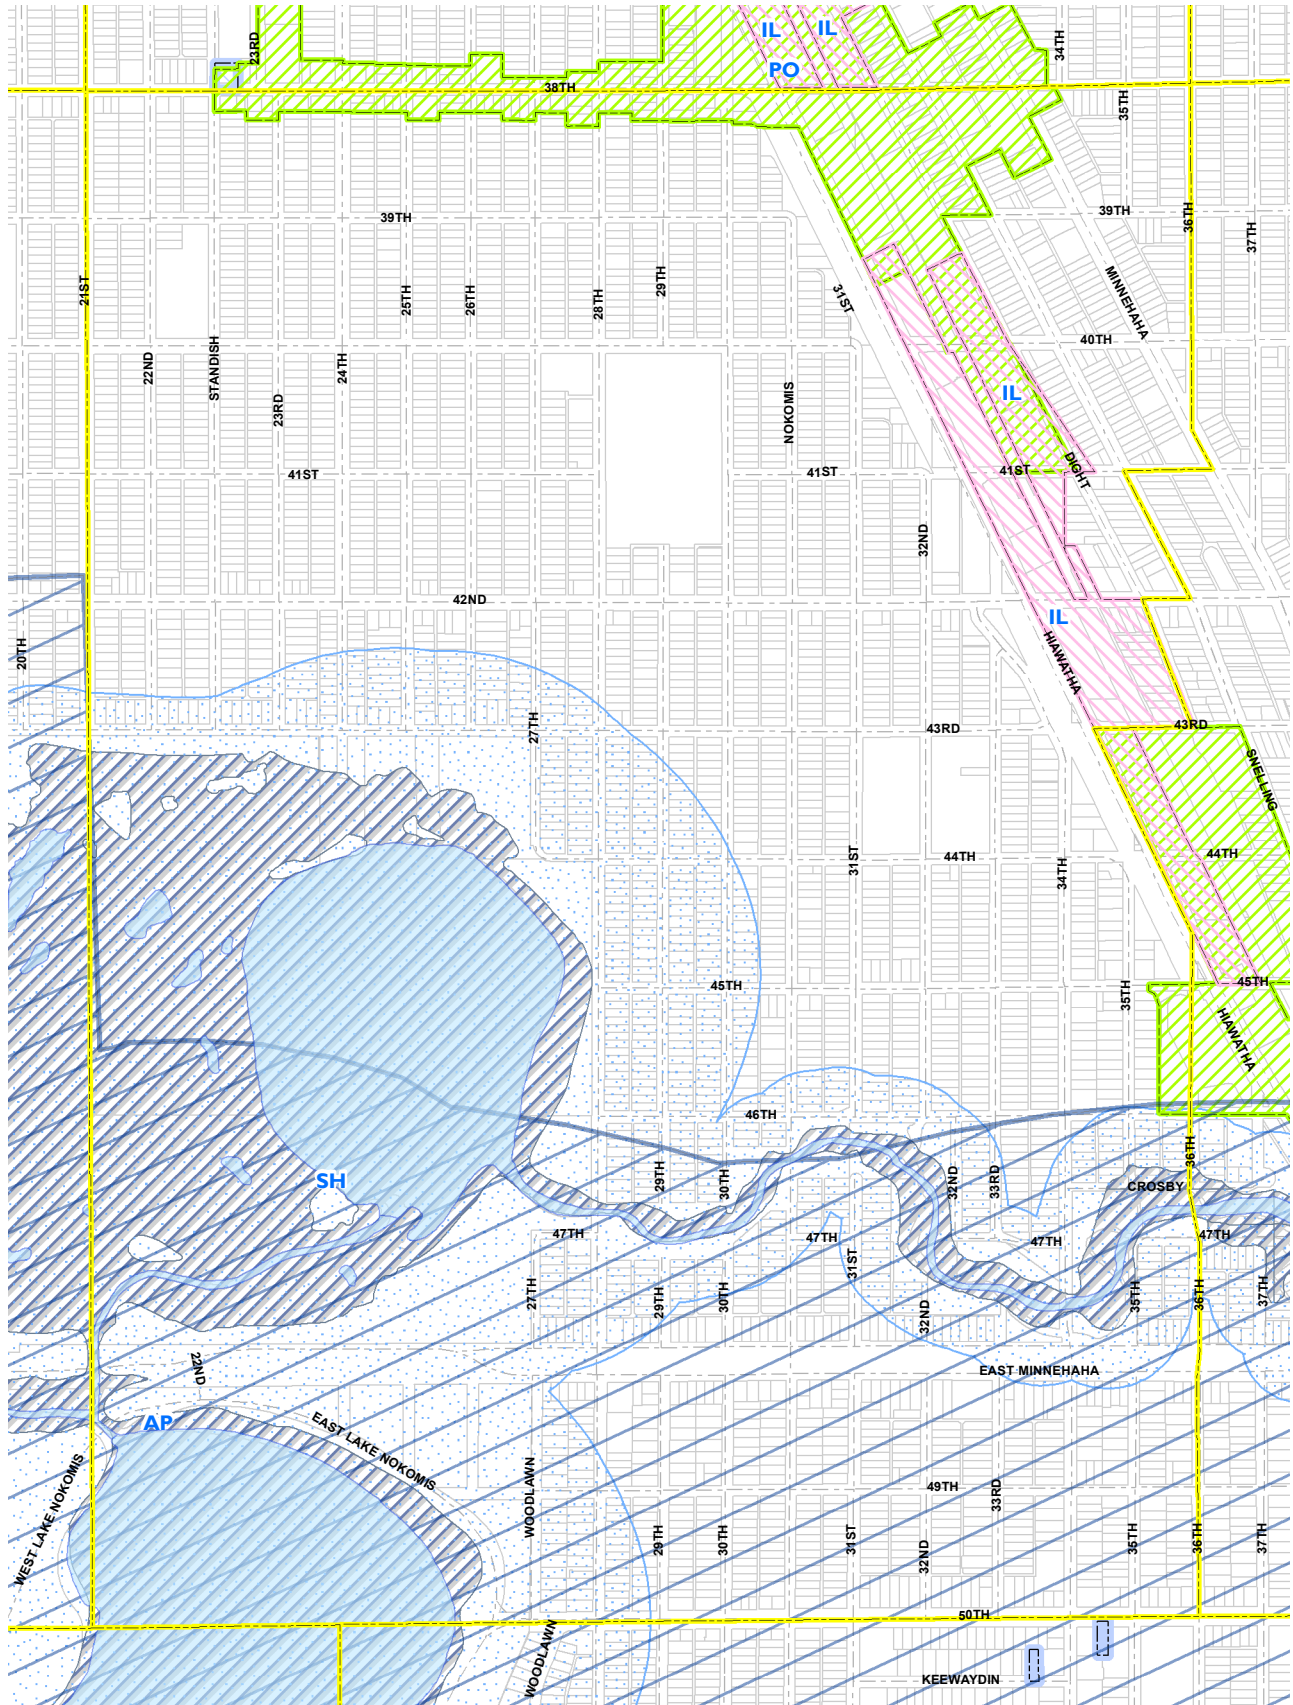

# OVERLAY ZONING DISTRICTS

## Overlay Districts

- |                      |                      |                         |                                    |
|----------------------|----------------------|-------------------------|------------------------------------|
| Plate Boundaries     | DP Downtown Parking  | NM Nicollet Mall        | WB West Broadway                   |
| AP Airport           | DS Downtown Shelter  | PO Pedestrian Oriented  | SH Shoreland                       |
| DH Downtown Height   | HA Harmon Area       | TP Transitional Parking | MR Mississippi River Critical Area |
| B4H Downtown Housing | IL Industrial Living | UA University Area      |                                    |

- Plate Number  
 Plate Boundaries

0 250 500 1,000 1,500 Feet

Last Amended: July 18, 2016

MINNEAPOLIS ZONING PLATE 33