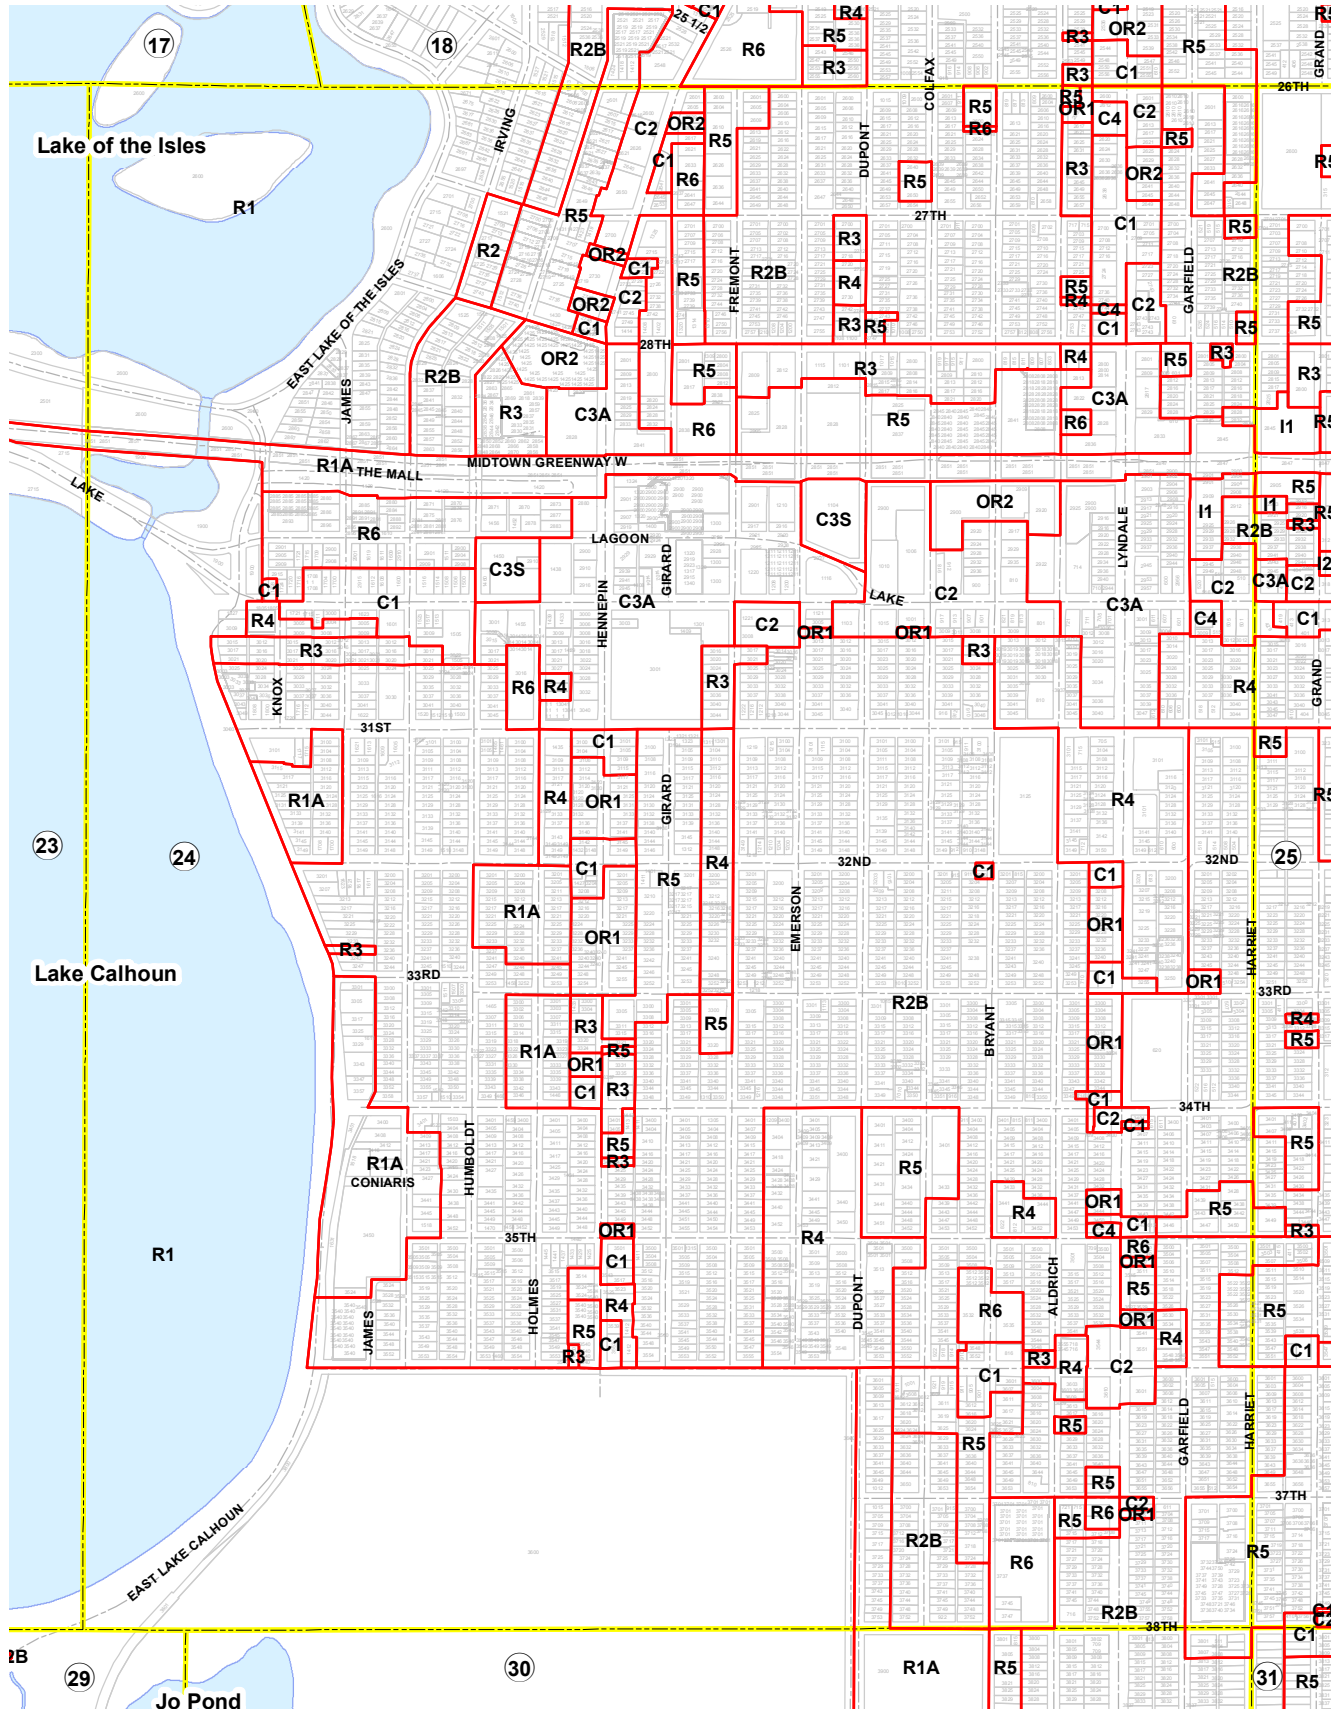

PRIMARY ZONING DISTRICTS

- | | | |
|---------------------------------|-----------------------------------|-----------------------------|
| RESIDENCE DISTRICTS | OFFICE RESIDENCE DISTRICTS | DOWNTOWN DISTRICTS |
| LOW DENSITY | OR1 | B4 |
| R1 | OR2 | B4C |
| R1A | OR3 | B4S |
| R2 | | |
| R2B | | |
| R3 | | |
| MEDIUM DENSITY DISTRICTS | COMMERCIAL DISTRICTS | INDUSTRIAL DISTRICTS |
| R4 | C1 | I1 |
| R5 | C2 | I3 |
| R6 | C3 | |
| | C3A | |
| | C4 | |

12 PLATE NUMBER

Last Amended : August 17, 2018

Primary Zoning Plate Boundaries

MINNEAPOLIS ZONING PLATE 24