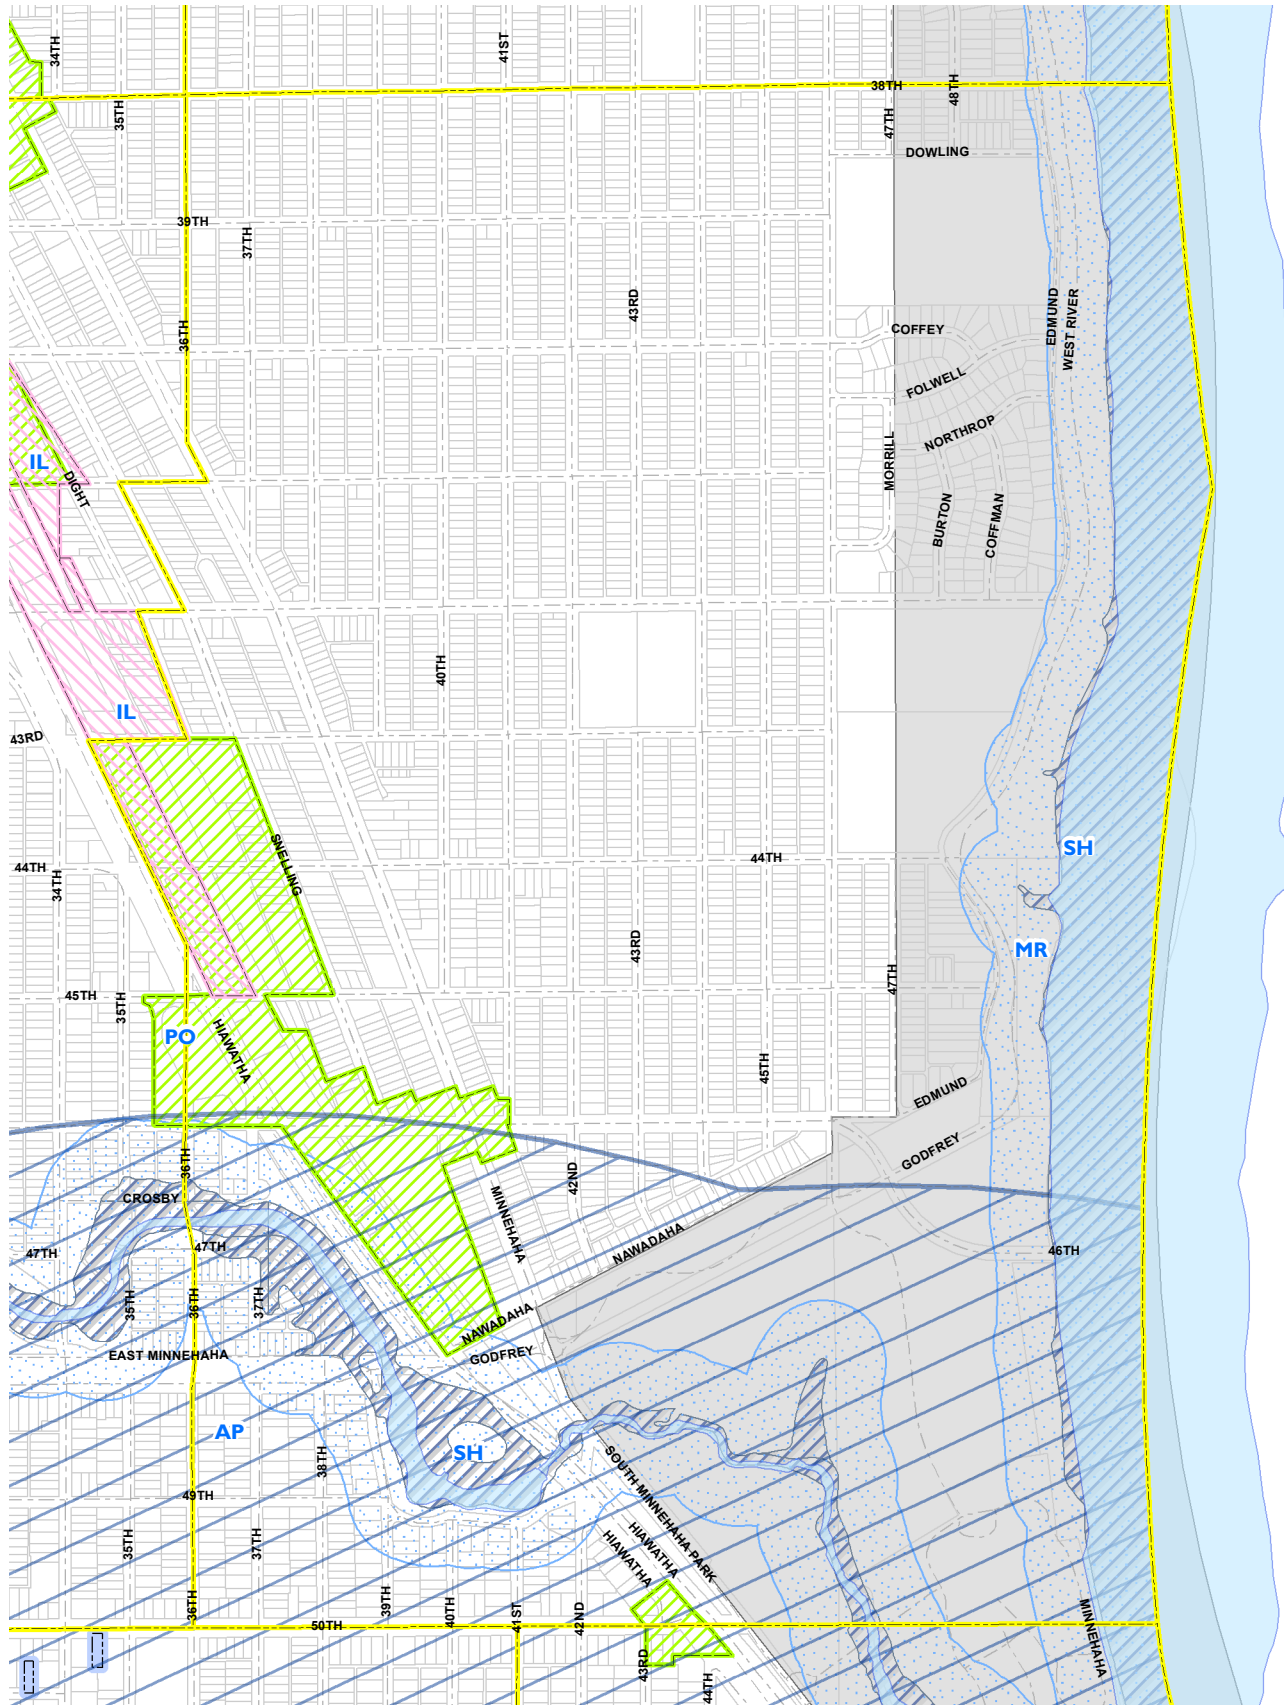

OVERLAY ZONING DISTRICTS

Overlay Districts

- | | | | |
|----------------------|----------------------|-------------------------|------------------------------------|
| Plate Boundaries | DP Downtown Parking | NM Nicollet Mall | WB West Broadway |
| AP Airport | DS Downtown Shelter | PO Pedestrian Oriented | SH Shoreland |
| DH Downtown Height | HA Harmon Area | TP Transitional Parking | MR Mississippi River Critical Area |
| B4H Downtown Housing | IL Industrial Living | UA University Area | |

- Plate Number
- Plate Boundaries

0 250 500 1,000 1,500 Feet

Last Amended: July 18, 2016

MINNEAPOLIS ZONING PLATE 34