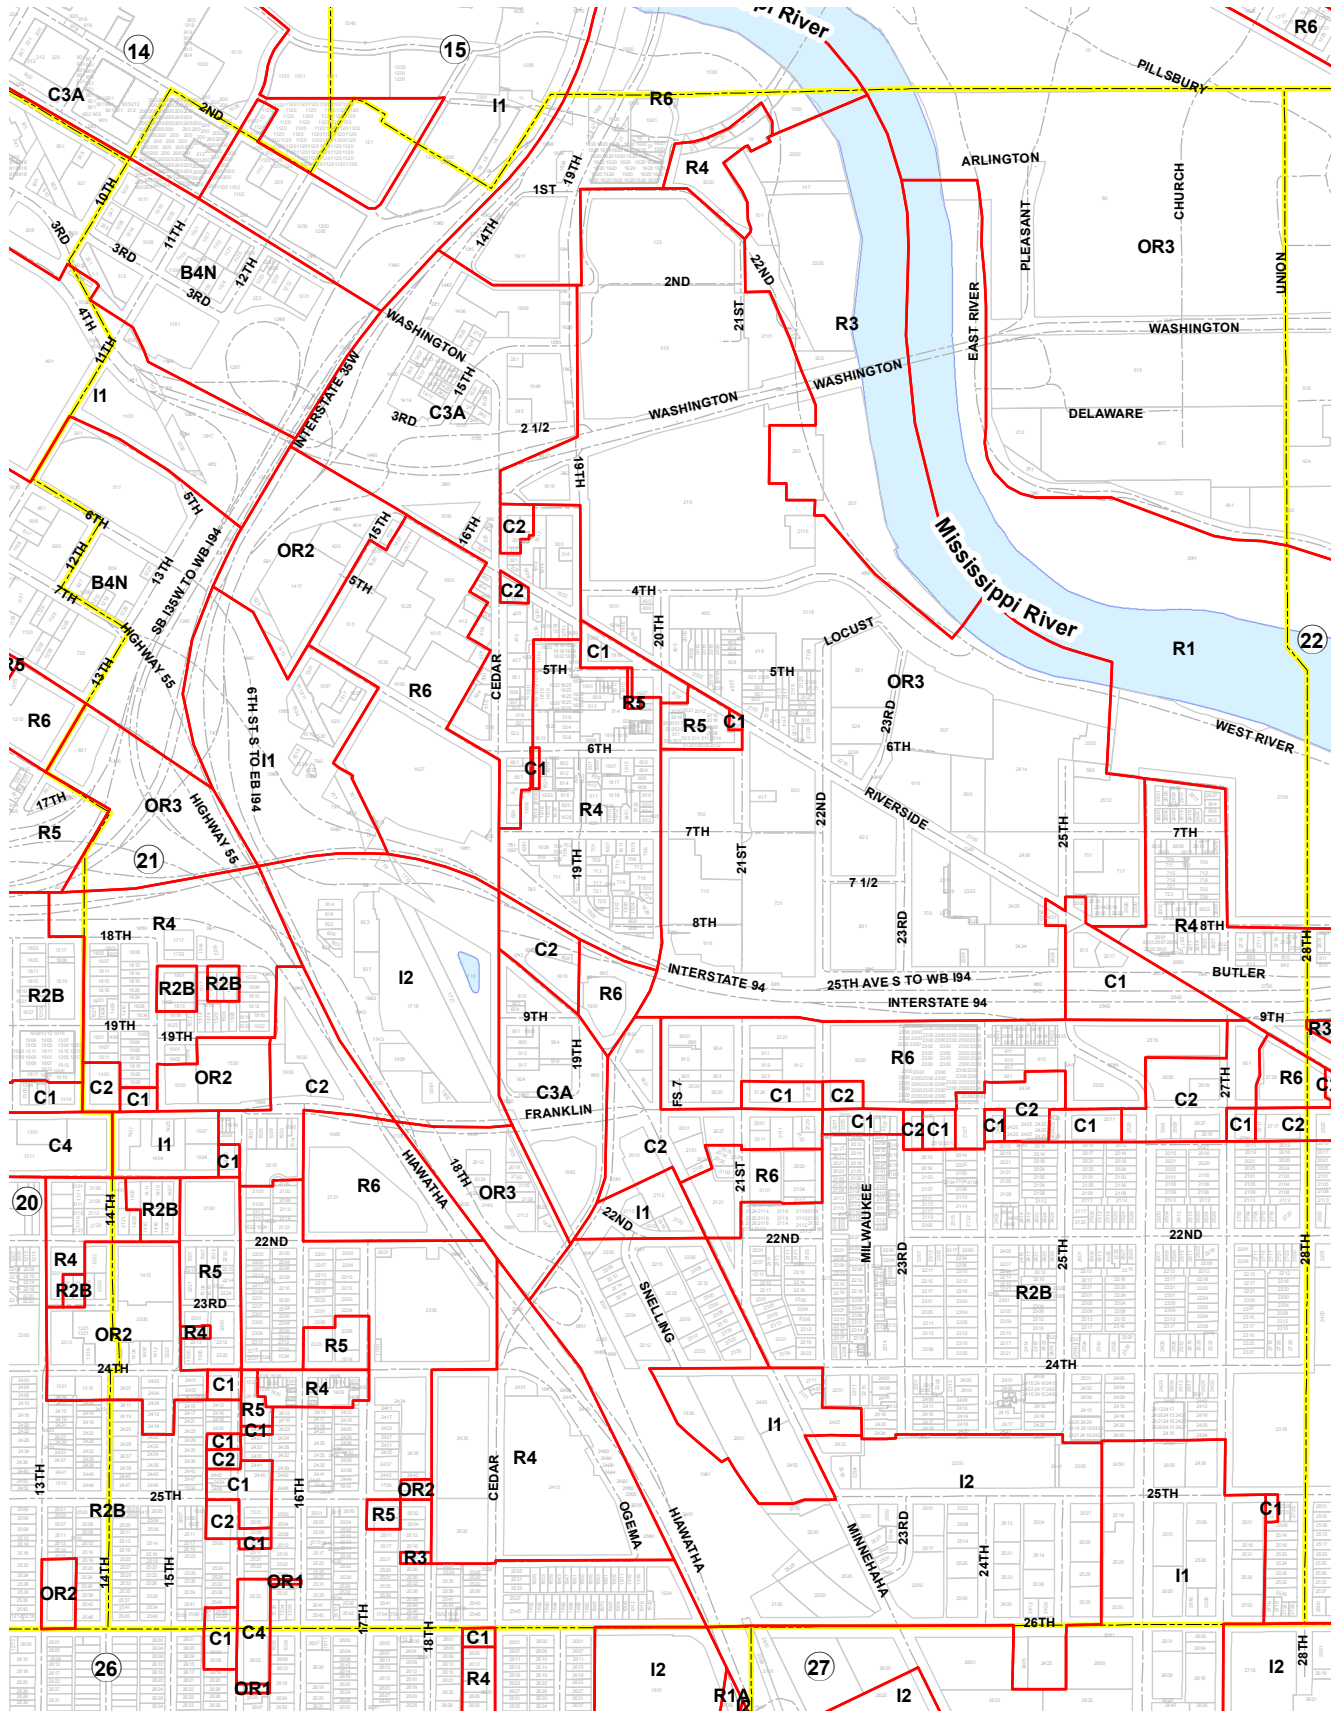

PRIMARY ZONING DISTRICTS

- RESIDENCE DISTRICTS**
LOW DENSITY
 R1
 R1A
 R2
 R2B
MEDIUM DENSITY DISTRICTS
 R3
 R4
HIGH DENSITY DISTRICTS
 R5
 R6

- OFFICE RESIDENCE DISTRICTS**
 OR1
 OR2
 OR3
COMMERCIAL DISTRICTS
 C1
 C2
 C3A
 C3B
 C4

- DOWNTOWN DISTRICTS**
 B4
 B4C
 B4S
INDUSTRIAL DISTRICTS
 I1
 I2
 I3

12 PLATE NUMBER

Last Amended : July 20, 2018

Primary Zoning Plate Boundaries

MINNEAPOLIS ZONING PLATE 21