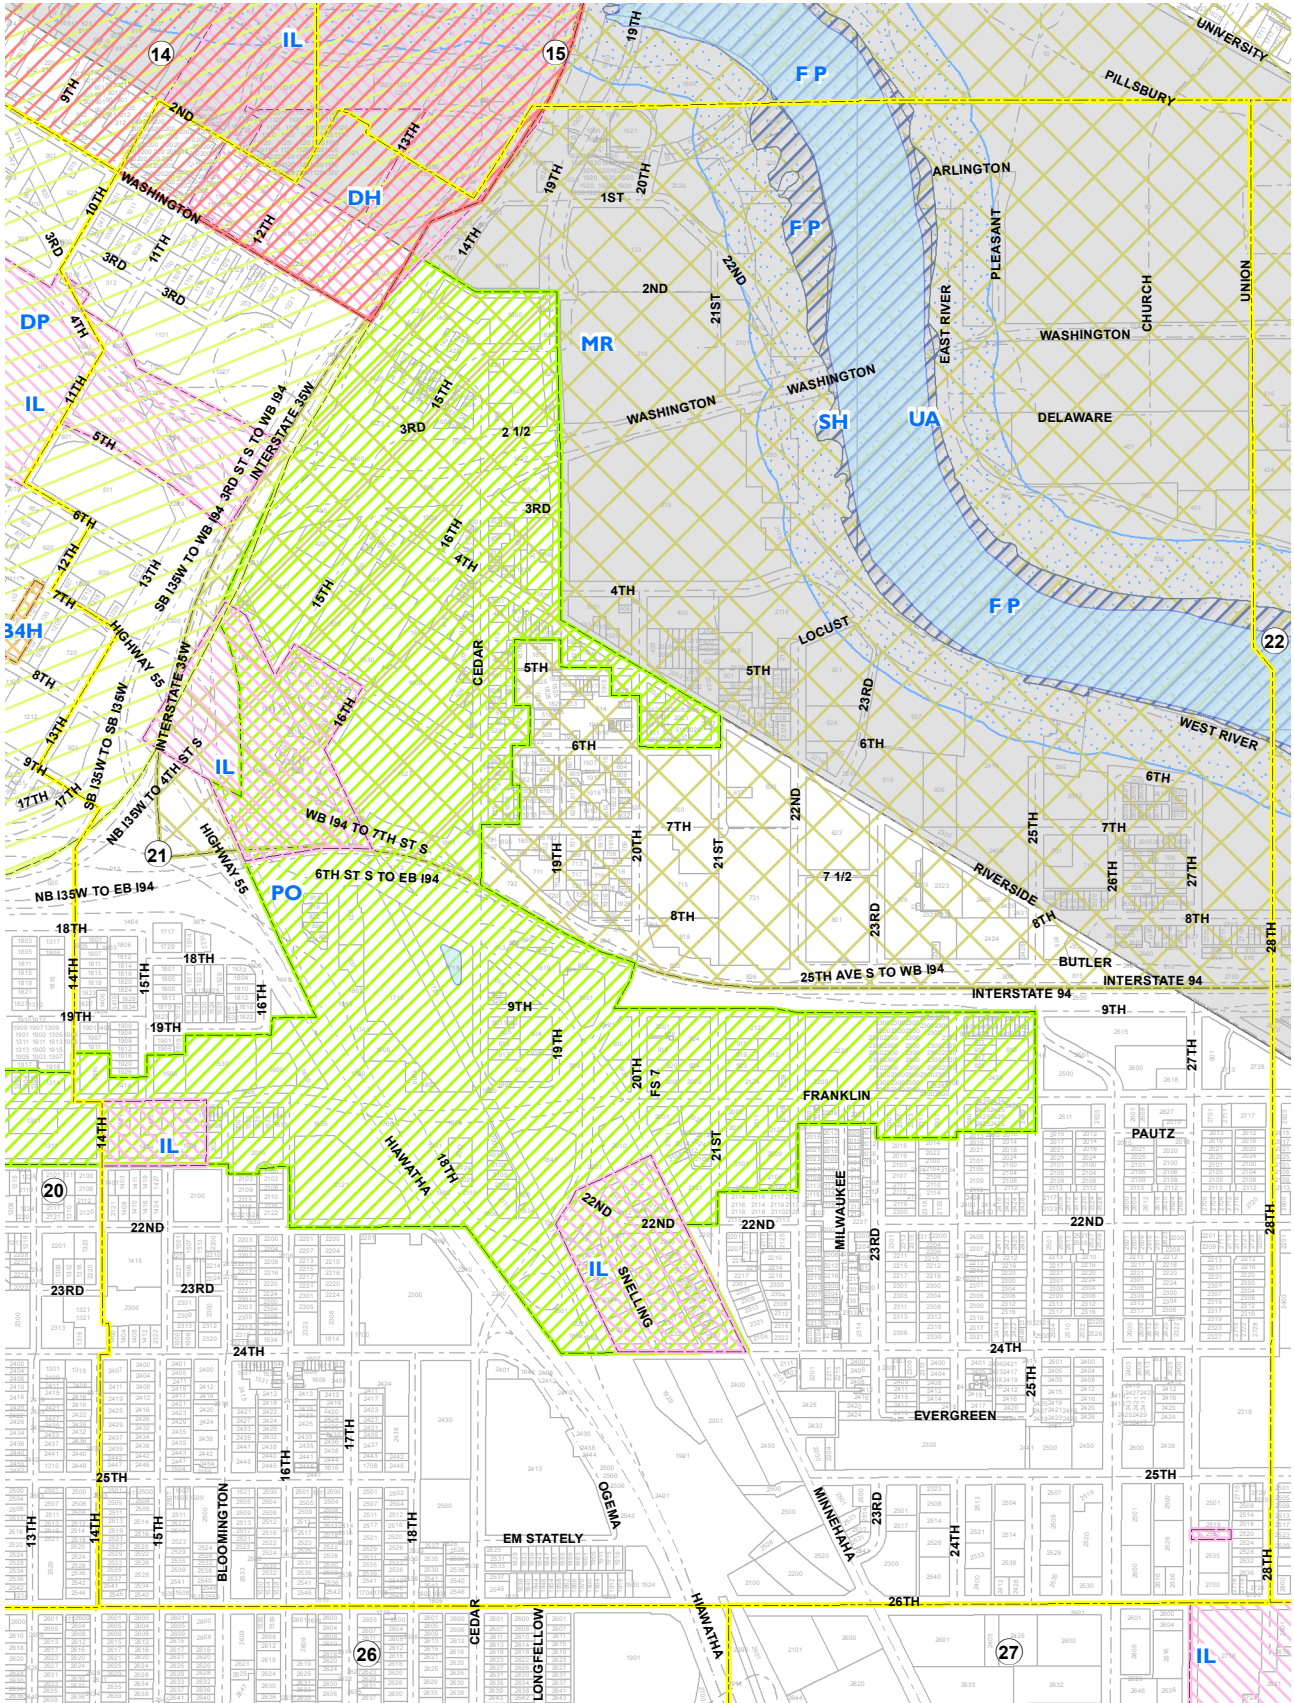

OVERLAY ZONING DISTRICTS

Overlay Districts

- | | | | |
|----------------------|----------------------|-------------------------|------------------------------------|
| Floodplain | DS Downtown Shelter | PO Pedestrian Oriented | SH Shoreland |
| AP Airport | HA Harmon Area | HLLL_PO Boundary | MR Mississippi River Critical Area |
| DH Downtown Height | IL Industrial Living | TP Transitional Parking | |
| B4H Downtown Housing | LH Linden Hills | UA University Area | |
| DP Downtown Parking | NM Nicollet Mall | WB West Broadway | |

⑫ Plate Number
 Plate Boundaries

Last Amended: November 4, 2016