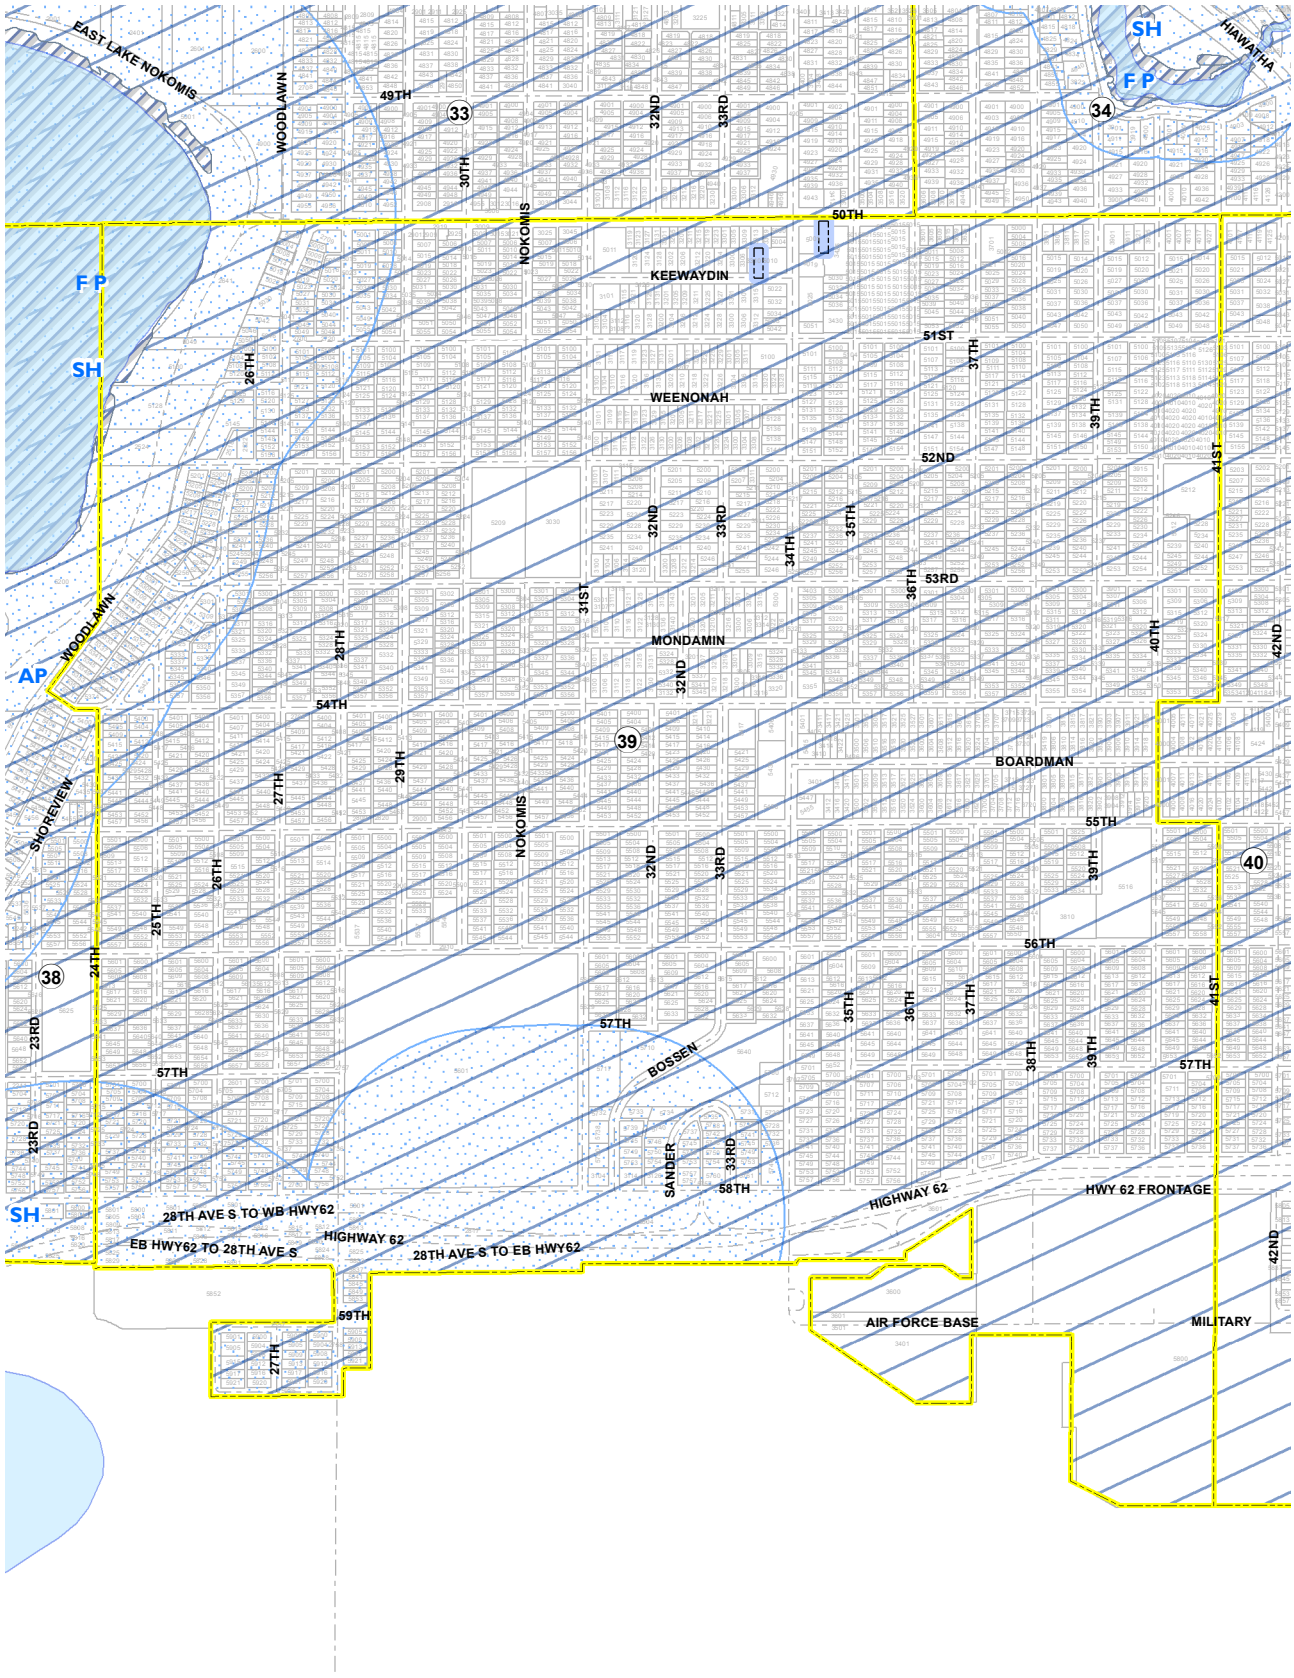

# OVERLAY ZONING DISTRICTS

## Overlay Districts

- |                      |                      |                         |                                    |
|----------------------|----------------------|-------------------------|------------------------------------|
| Floodplain           | DS Downtown Shelter  | North Phillips          | WB West Broadway                   |
| AP Airport           | HA Harmon Area       | PO Pedestrian Oriented  | SH Shoreland                       |
| DH Downtown Height   | IL Industrial Living | HLLL_POBoundary         | MR Mississippi River Critical Area |
| B4H Downtown Housing | LH Linden Hills      | TP Transitional Parking |                                    |
| DP Downtown Parking  | NM Nicollet Mall     | UA University Area      |                                    |

Plate Number  
 Plate Boundaries

0 250 500 1,000 1,500 Feet

Last Amended: November 4, 2016

MINNEAPOLIS ZONING PLATE 39