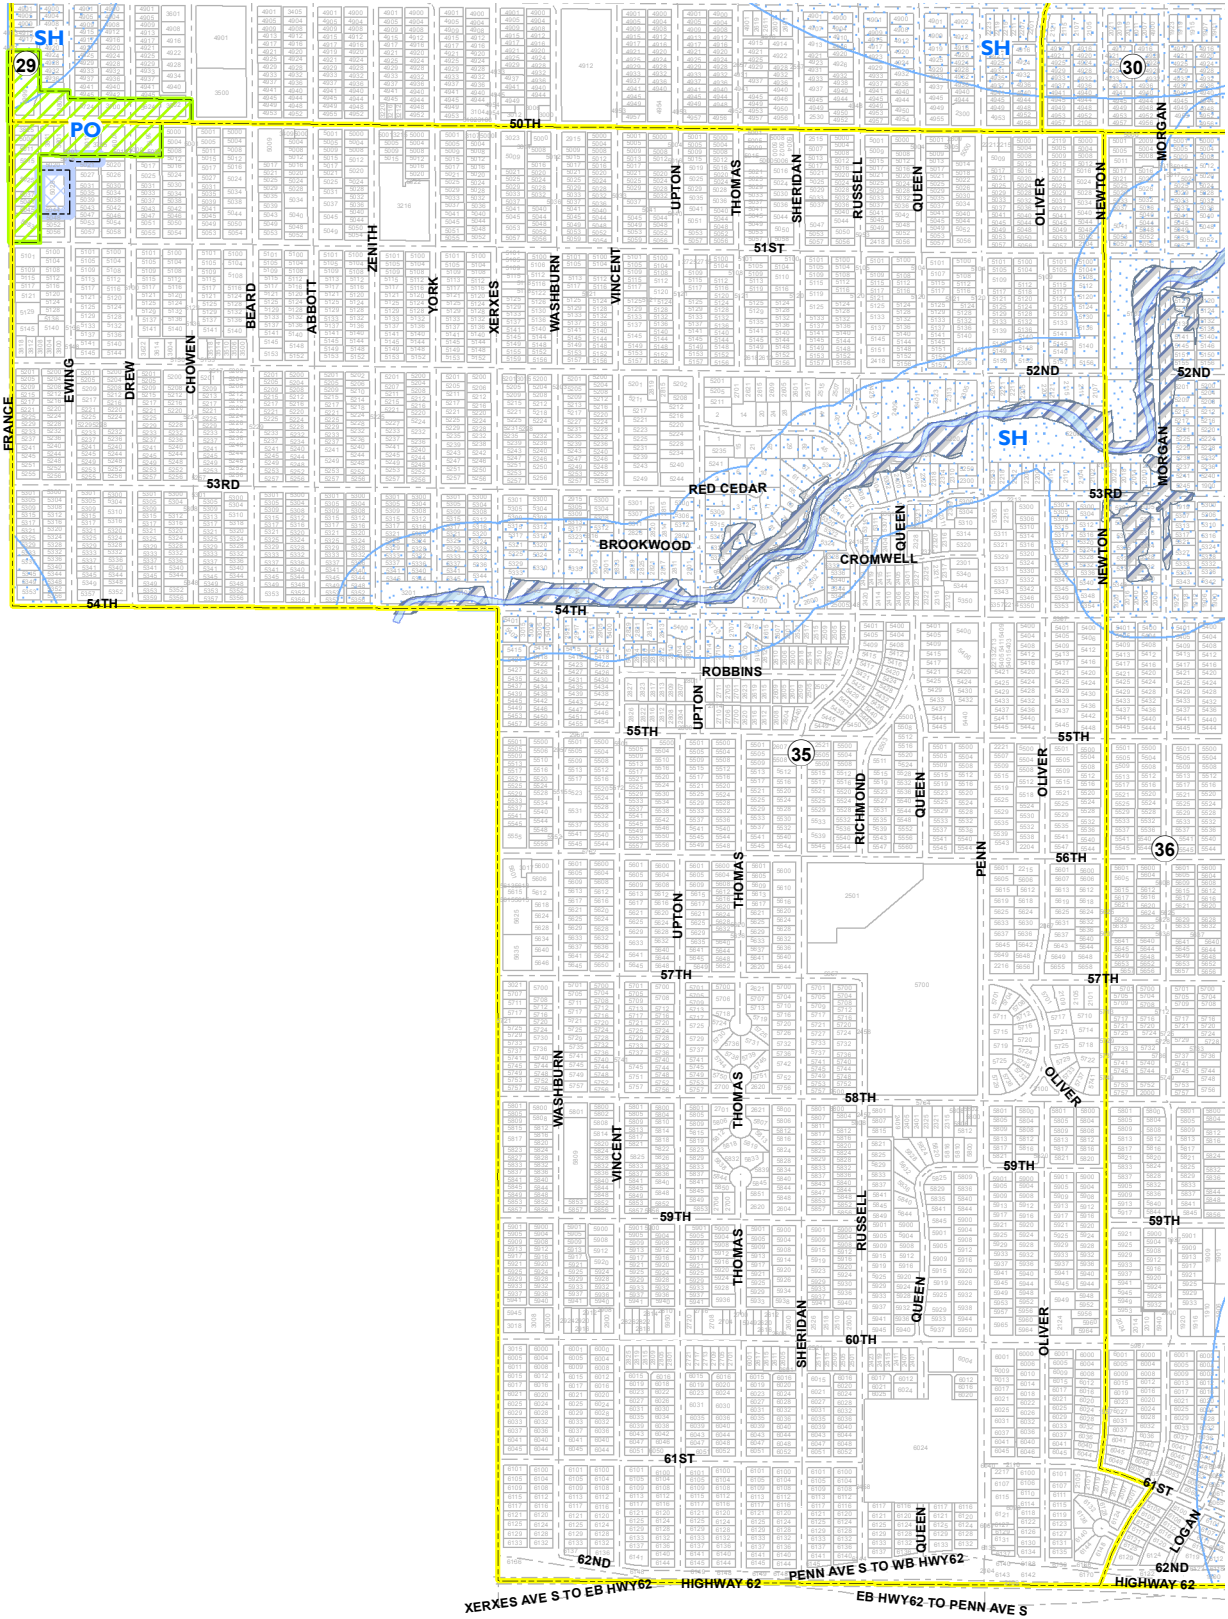

OVERLAY ZONING DISTRICTS

Overlay Districts

- | | | | |
|----------------------|----------------------|-------------------------|------------------------------------|
| Floodplain | DS Downtown Shelter | North Phillips | WB West Broadway |
| AP Airport | HA Harmon Area | PO Pedestrian Oriented | SH Shoreland |
| DH Downtown Height | IL Industrial Living | HLL PO Boundary | MR Mississippi River Critical Area |
| B4H Downtown Housing | LH Linden Hills | TP Transitional Parking | |
| DP Downtown Parking | NM Nicollet Mall | UA University Area | |

Plate Number
 Plate Boundaries

0 250 500 1,000 1,500 Feet

Last Amended: November 4, 2016