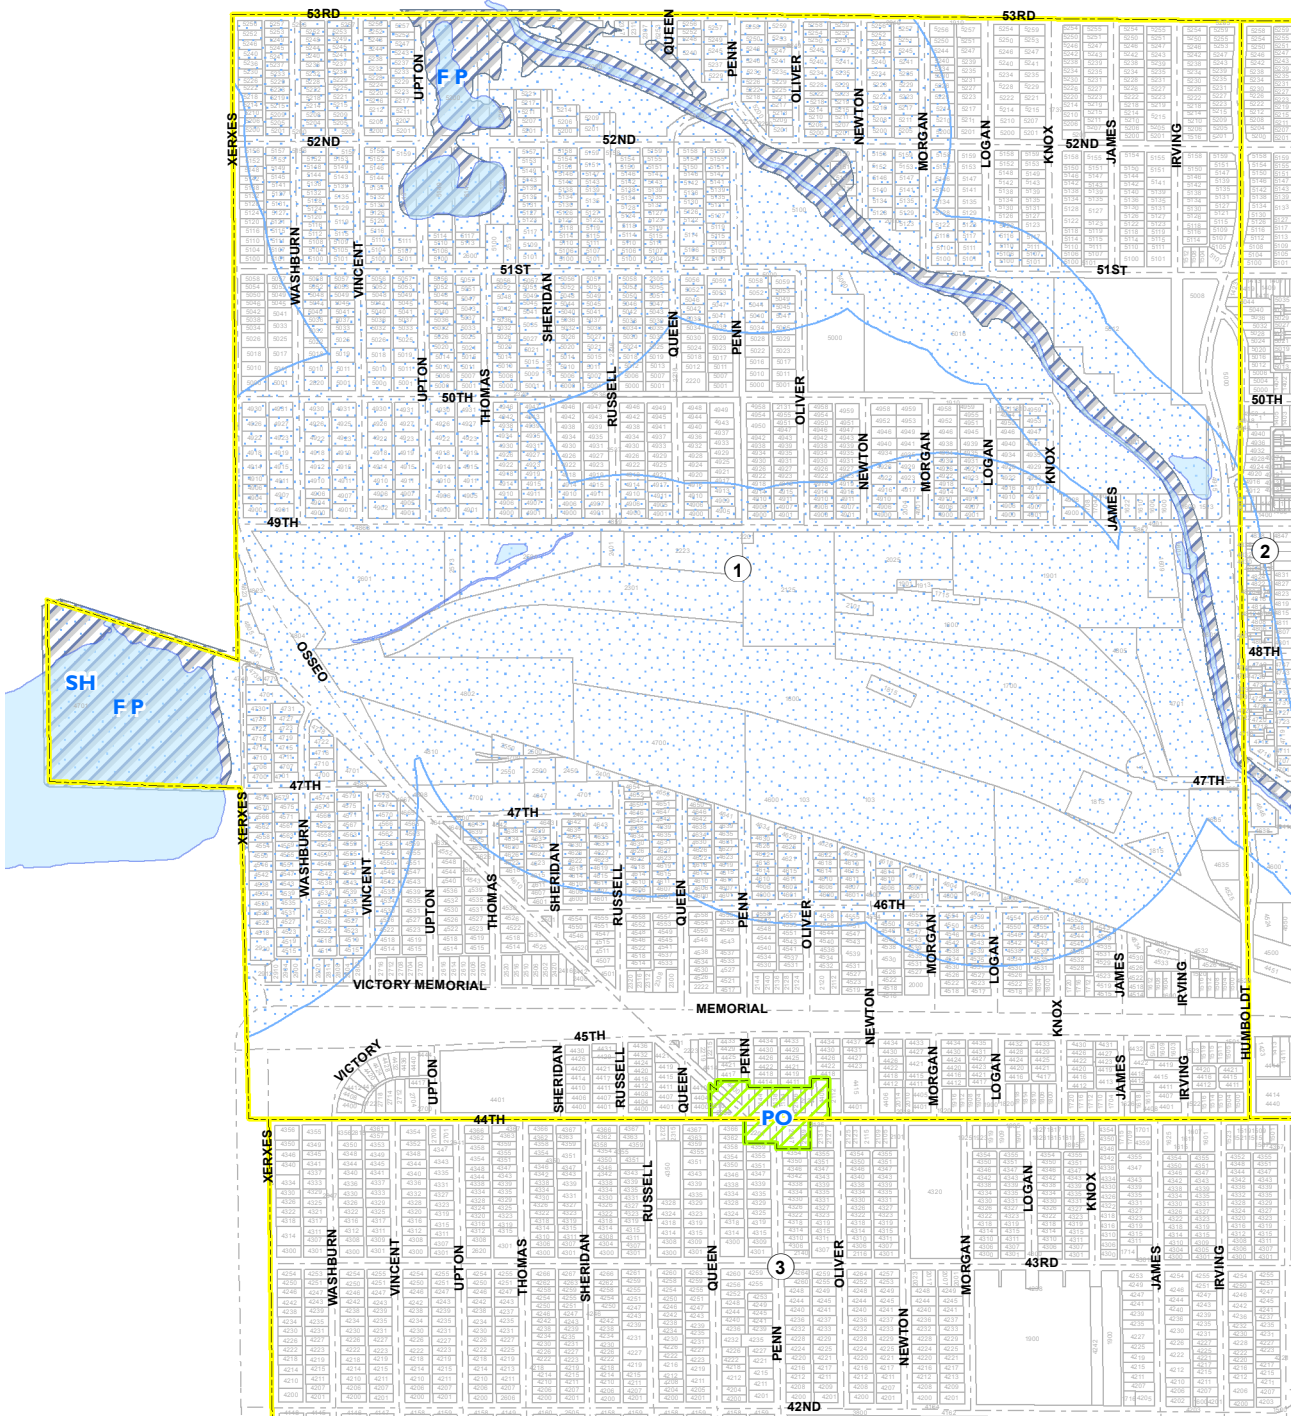

OVERLAY ZONING DISTRICTS

Overlay Districts

- | | | | |
|----------------------|----------------------|-------------------------|------------------------------------|
| Floodplain | DS Downtown Shelter | North Phillips | WB West Broadway |
| AP Airport | HA Harmon Area | PO Pedestrian Oriented | SH Shoreland |
| DH Downtown Height | IL Industrial Living | HLLL_PO Boundary | MR Mississippi River Critical Area |
| B4H Downtown Housing | LH Linden Hills | TP Transitional Parking | |
| DP Downtown Parking | NM Nicollet Mall | UA University Area | |

① Plate Number
 Plate Boundaries

0 250 500 1,000 1,500 Feet

Last Amended: November 4, 2016