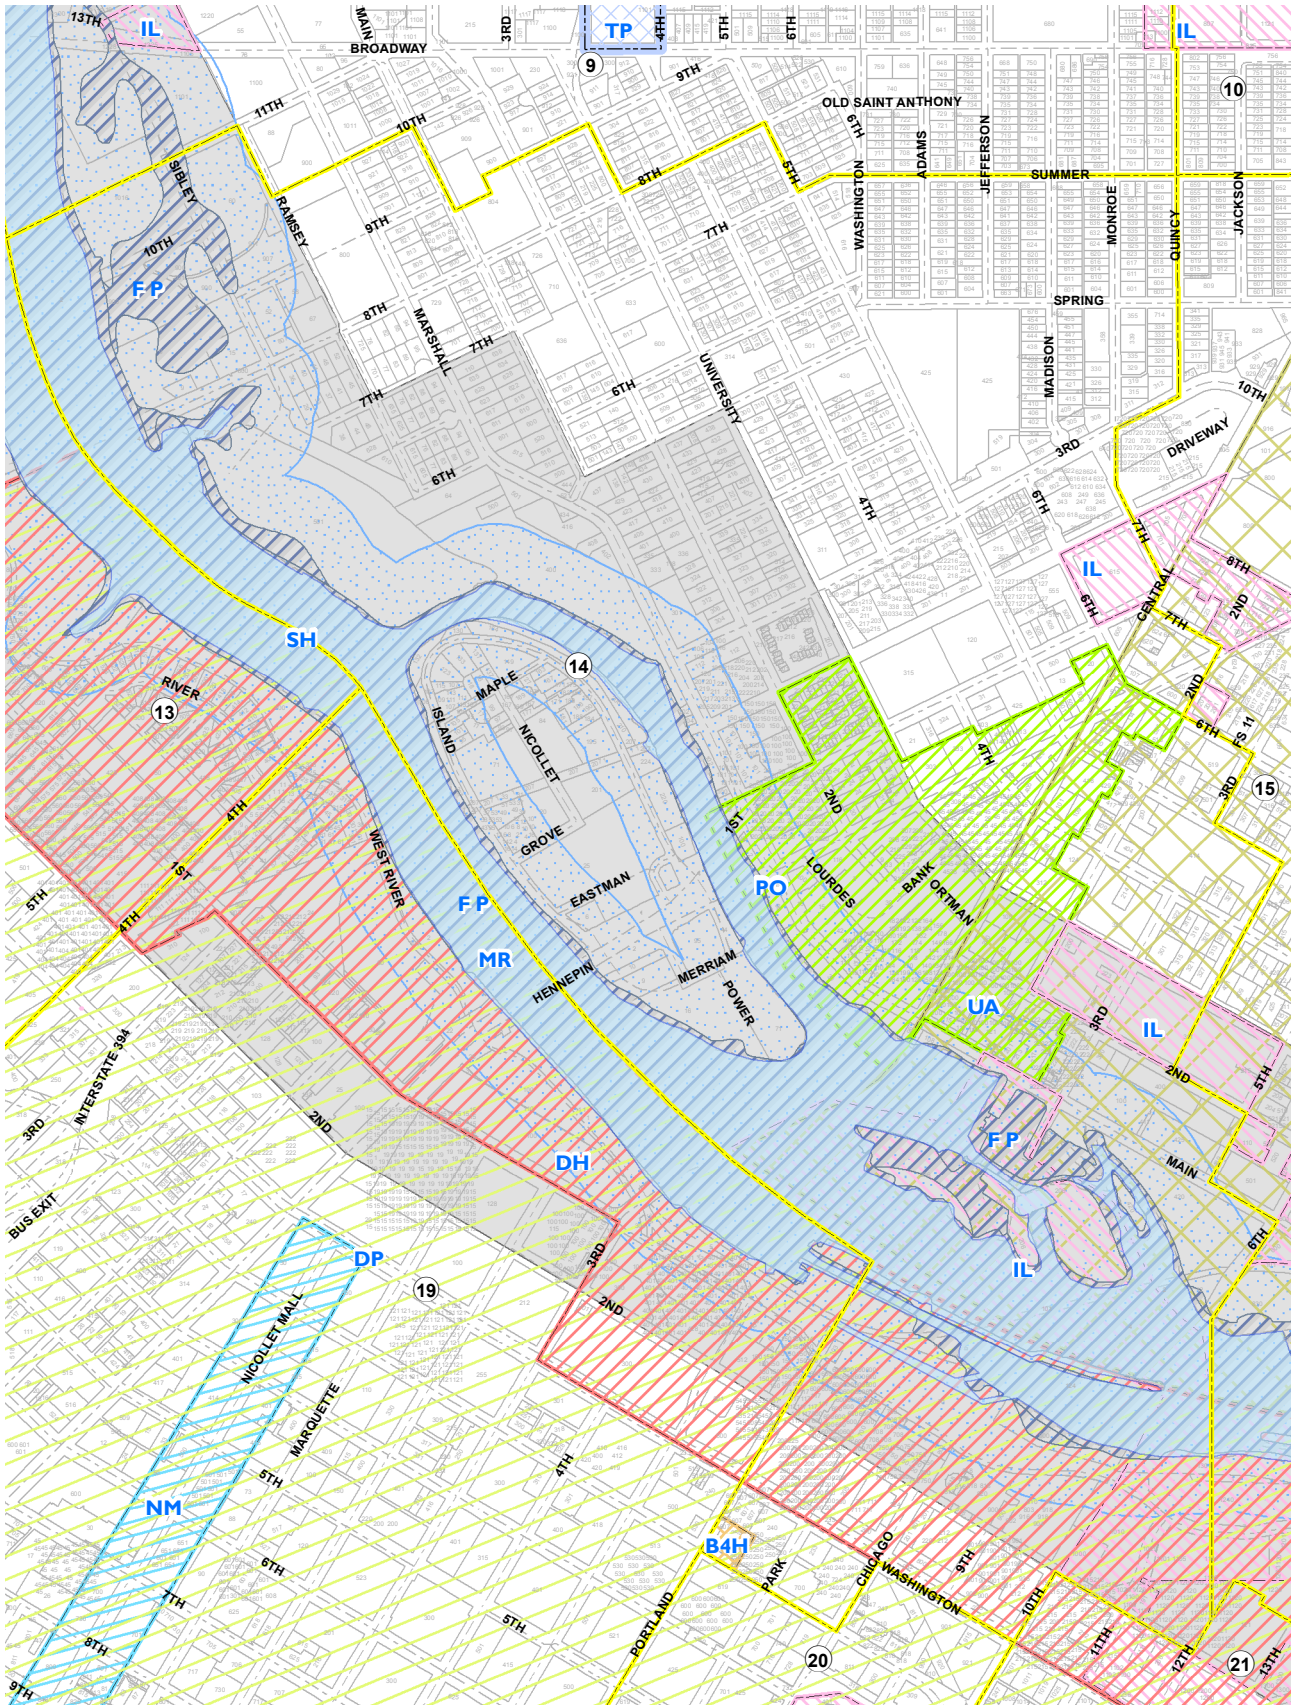

OVERLAY ZONING DISTRICTS

Overlay Districts

- | | | | |
|----------------------|----------------------|-------------------------|------------------------------------|
| Floodplain | DS Downtown Shelter | North Phillips | WB West Broadway |
| AP Airport | HA Harmon Area | PO Pedestrian Oriented | SH Shoreland |
| DH Downtown Height | IL Industrial Living | HLLL_POBoundary | MR Mississippi River Critical Area |
| B4H Downtown Housing | LH Linden Hills | TP Transitional Parking | |
| DP Downtown Parking | NM Nicollet Mall | UA University Area | |

(12) Plate Number

Plate Boundaries

0 250 500 1,000 1,500 Feet

Last Amended: November 4, 2016

MINNEAPOLIS ZONING PLATE 14