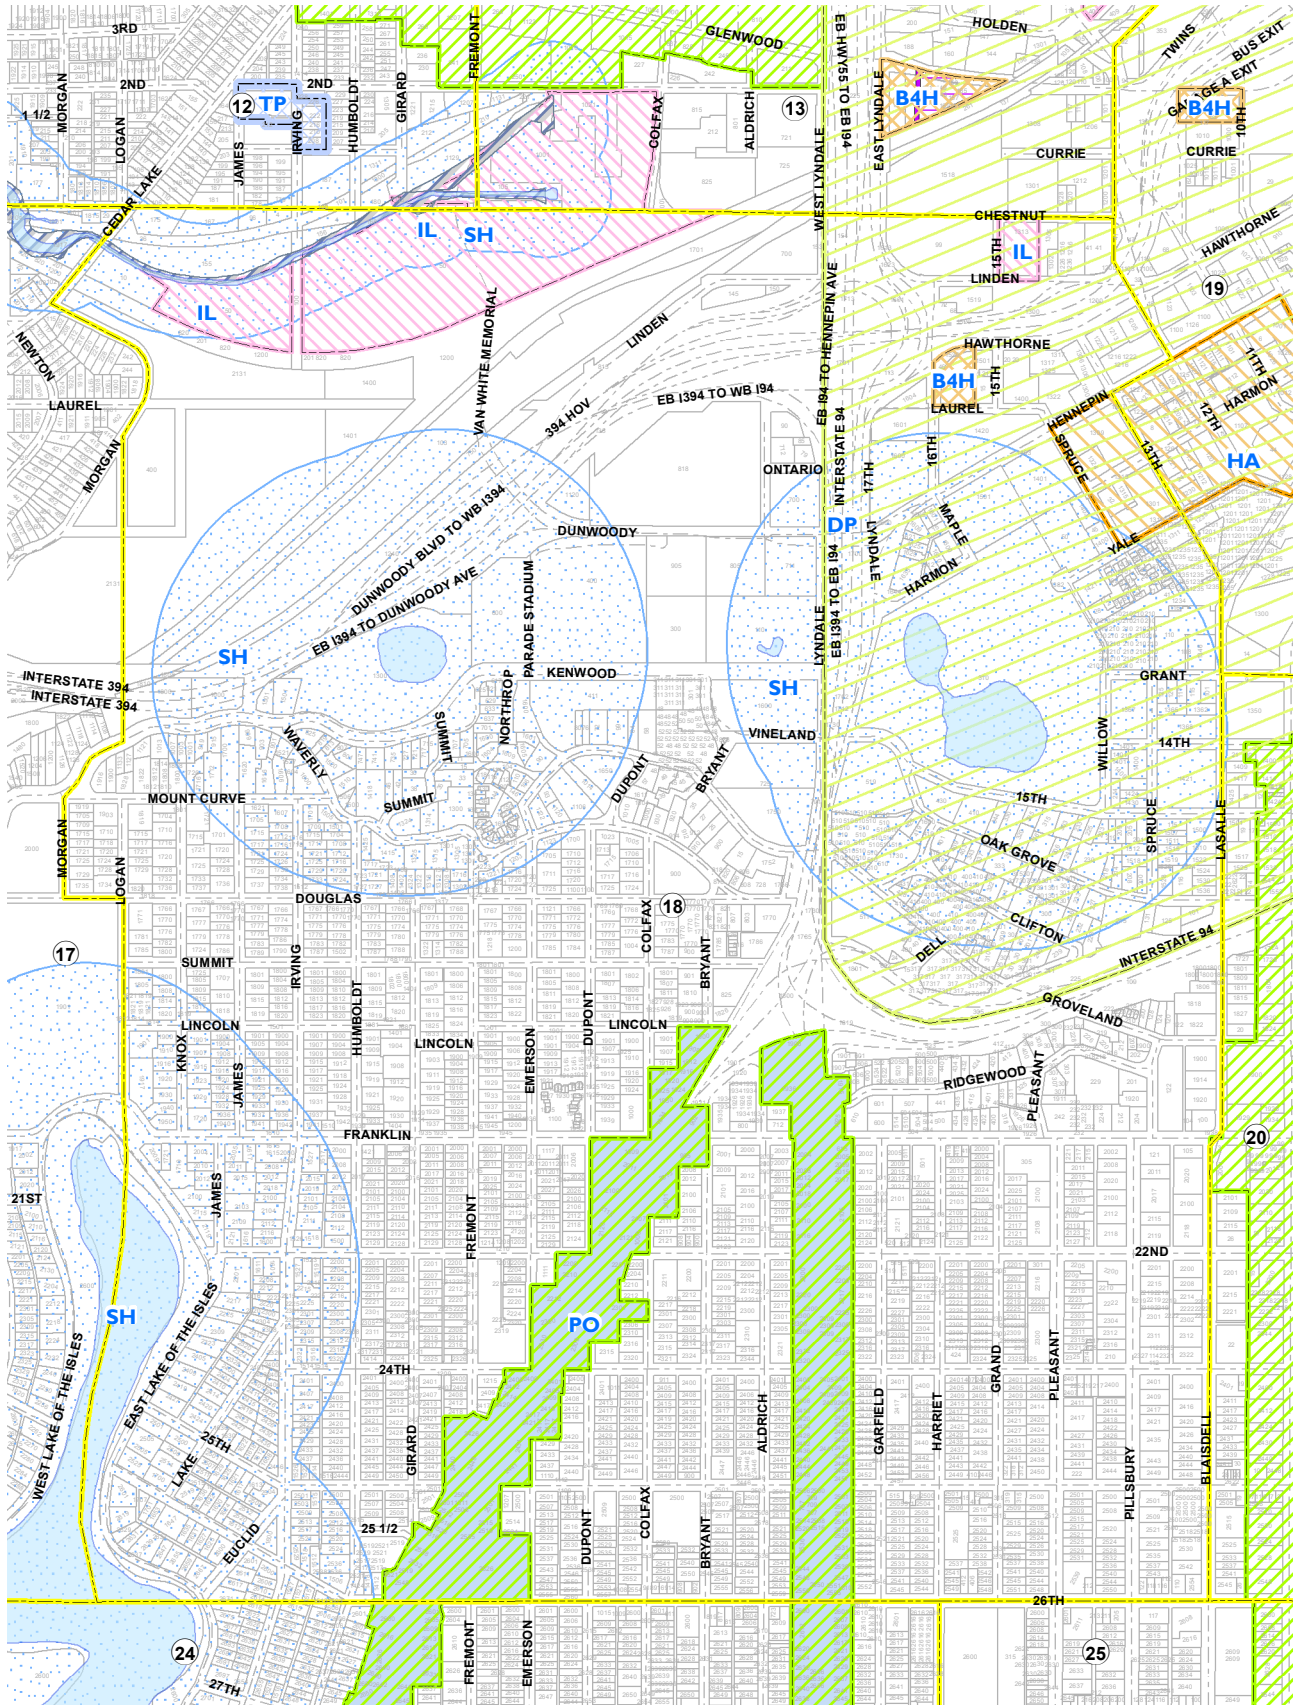

# OVERLAY ZONING DISTRICTS

## Overlay Districts

- |  |  |  |  |
|--|--|--|--|
|  |  |  |  |
|  |  |  |  |
|  |  |  |  |
|  |  |  |  |
|  |  |  |  |

⑫ Plate Number  
 Plate Boundaries

0 250 500 1,000 1,500 Feet

Last Amended: April 28, 2017

MINNEAPOLIS ZONING PLATE 18