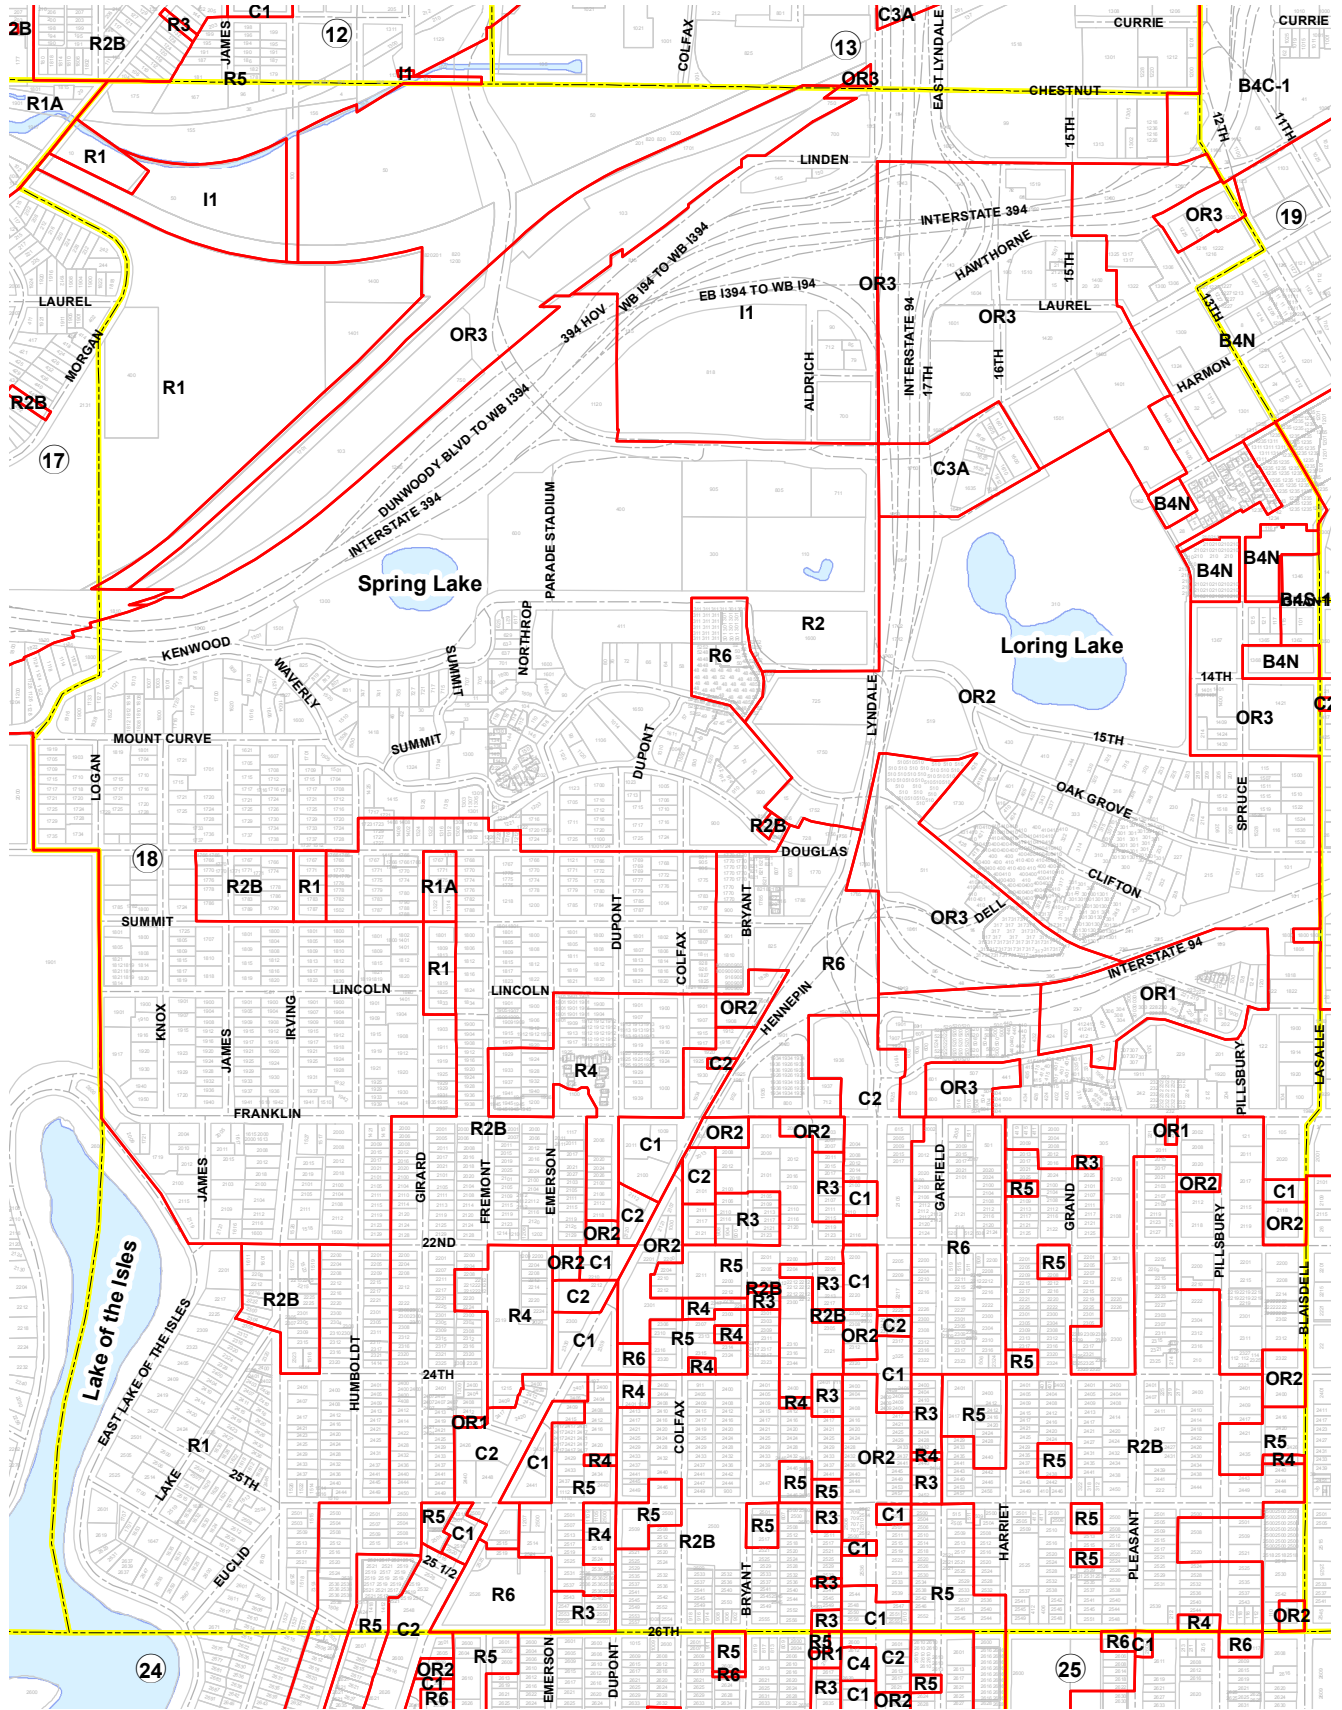

PRIMARY ZONING DISTRICTS

RESIDENCE DISTRICTS

- LOW DENSITY**
- R1
- R1A
- R2
- R2B
- R3
- MEDIUM DENSITY DISTRICTS**
- R4
- HIGH DENSITY DISTRICTS**
- R5
- R6

OFFICE RESIDENCE DISTRICTS

- OR1
- OR2
- OR3
- COMMERCIAL DISTRICTS**
- C1
- C2
- C3
- C4

DOWNTOWN DISTRICTS

- B4
- B4C
- B4D
- INDUSTRIAL DISTRICTS**
- I1
- I3

12 PLATE NUMBER

Last Amended : August 3, 2018

Primary Zoning Plate Boundaries

MINNEAPOLIS ZONING PLATE 18