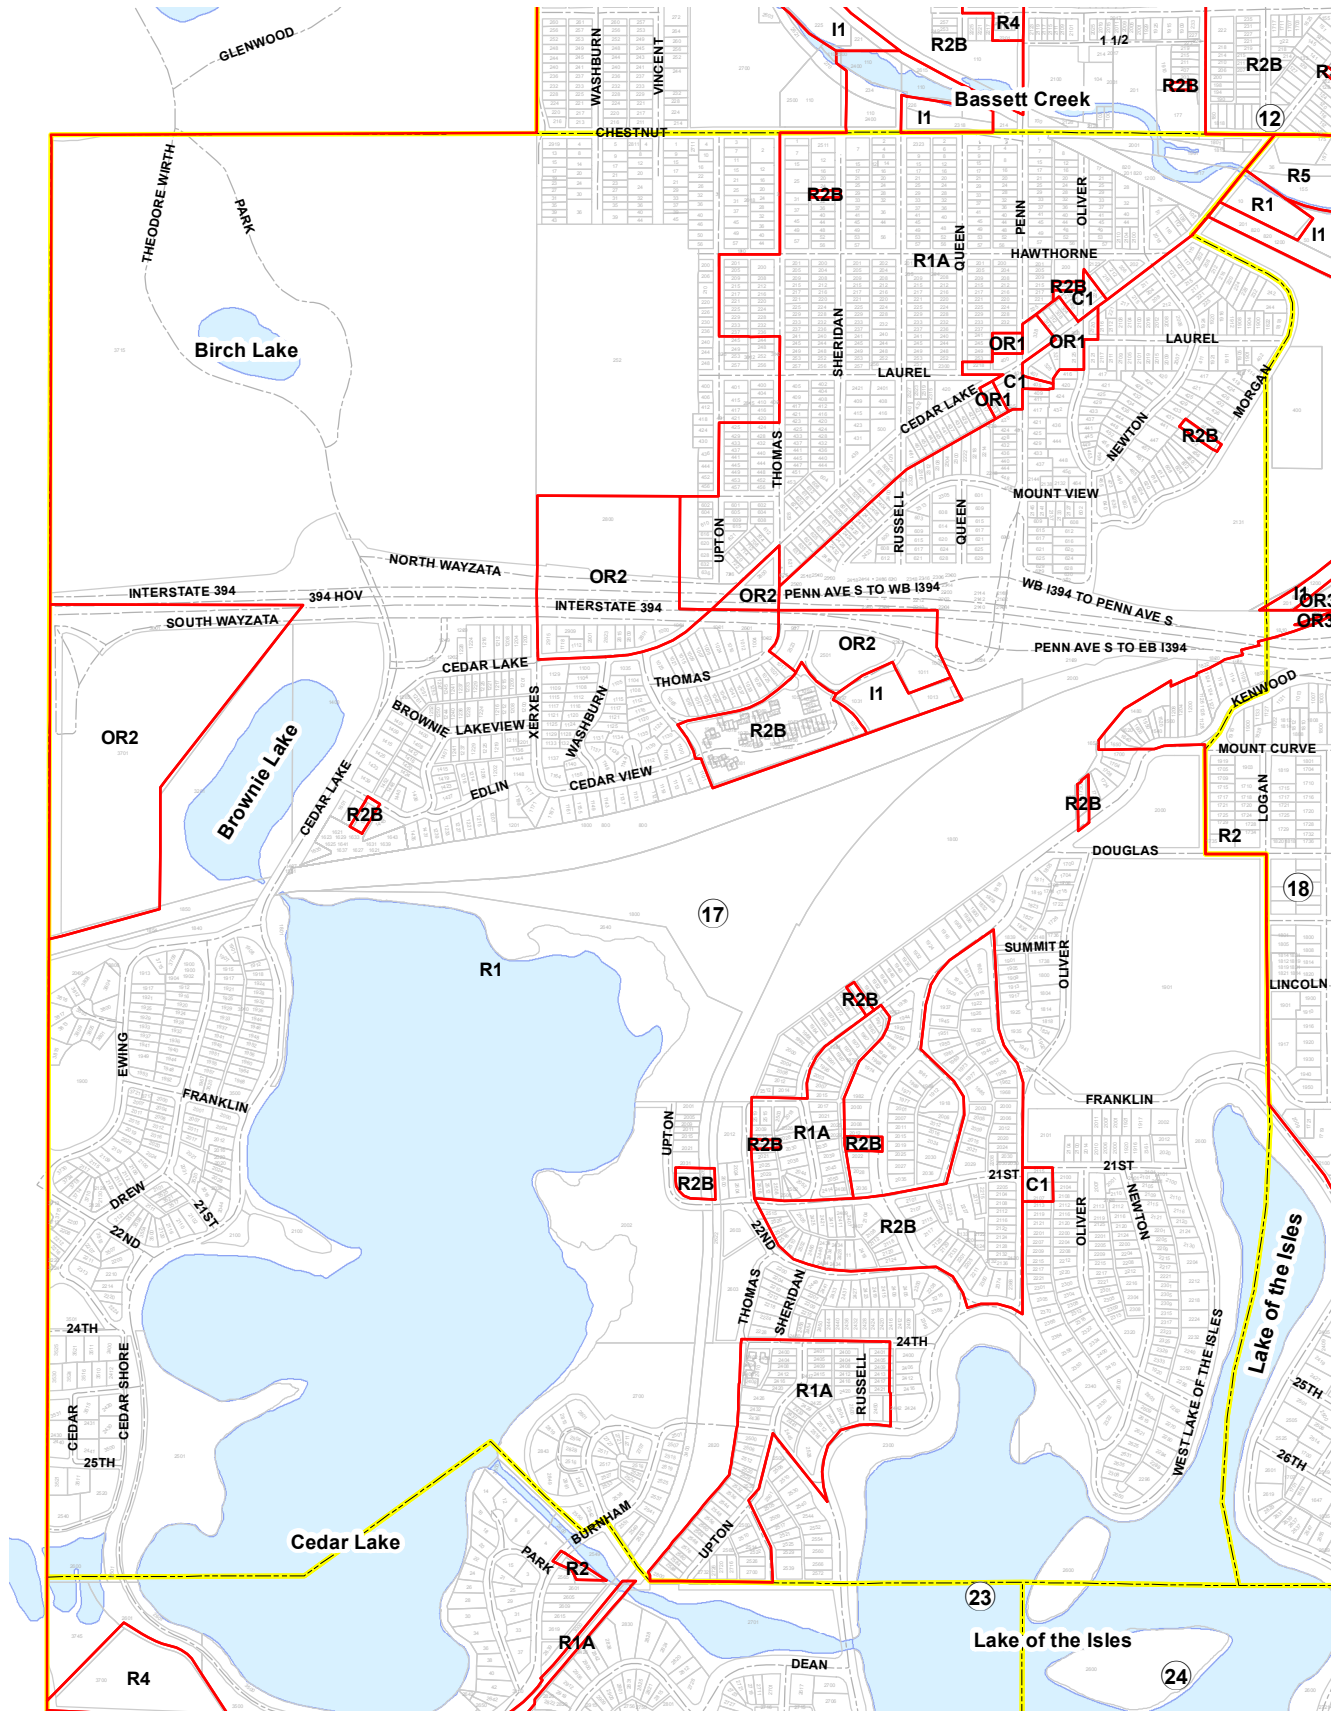

PRIMARY ZONING DISTRICTS

RESIDENCE DISTRICTS
LOW DENSITY
 R1
 R1A
 R2
 R2B
MEDIUM DENSITY DISTRICTS
 R3
 R4
HIGH DENSITY DISTRICTS
 R5
 R6

OFFICE RESIDENCE DISTRICTS
 OR1
 OR2
 OR3
COMMERCIAL DISTRICTS
 C1
 C2
 C3
 C4
 C5

DOWNTOWN DISTRICTS
 B4
 B4C
 B4S
INDUSTRIAL DISTRICTS
 I1
 I2
 I3

12 PLATE NUMBER

Last Amended : December 7, 2018

Primary Zoning Plate Boundaries

MINNEAPOLIS ZONING PLATE 17