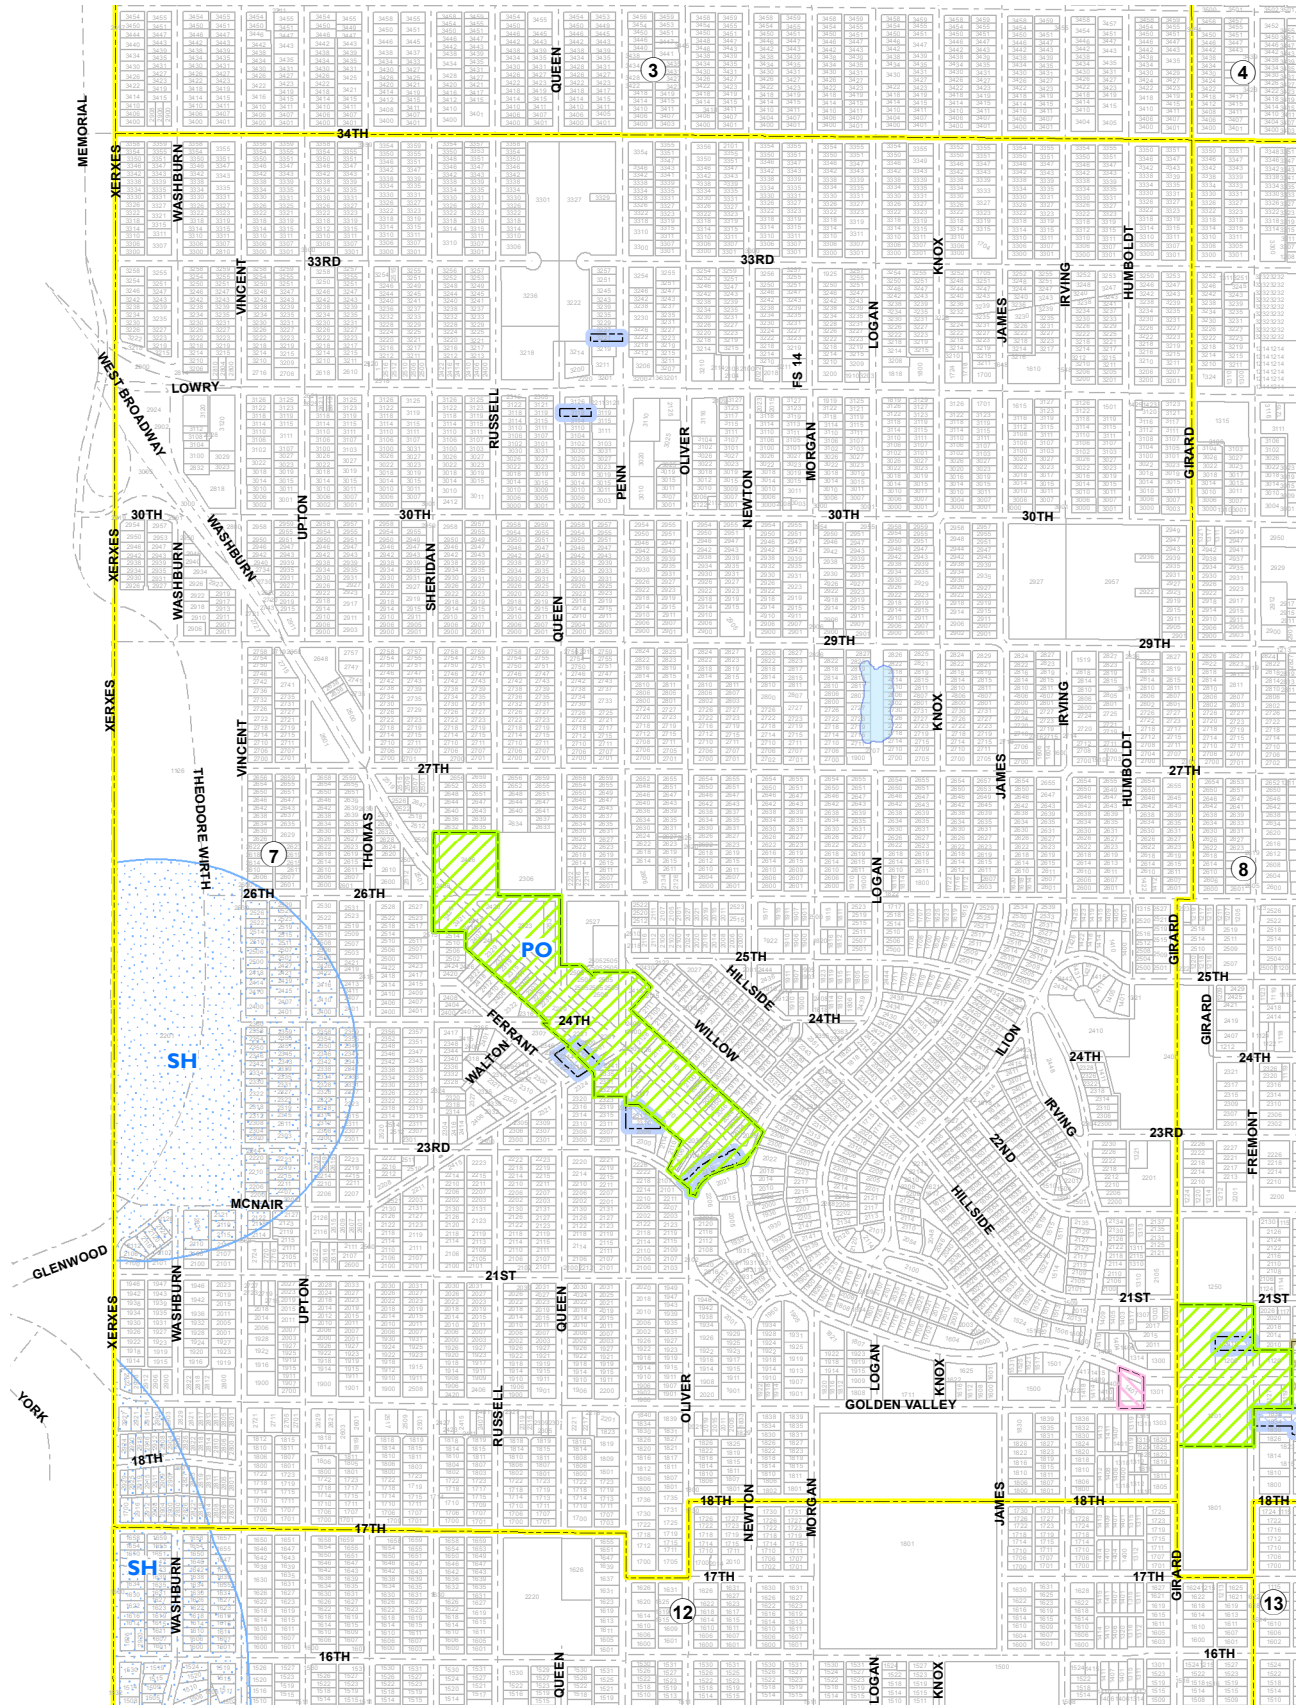

OVERLAY ZONING DISTRICTS

Overlay Districts

- | | | | |
|----------------------|----------------------|-------------------------|------------------------------------|
| Floodplain | DS Downtown Shelter | PO Pedestrian Oriented | SH Shoreland |
| AP Airport | HA Harmon Area | HLL PO Boundary | MR Mississippi River Critical Area |
| DH Downtown Height | IL Industrial Living | TP Transitional Parking | |
| B4H Downtown Housing | LH Linden Hills | UA University Area | |
| DP Downtown Parking | NM Nicollet Mall | WB West Broadway | |

⑫ Plate Number

Plate Boundaries

0 250 500 1,000 1,500 Feet

Last Amended: November 16, 2018

MINNEAPOLIS ZONING PLATE 7