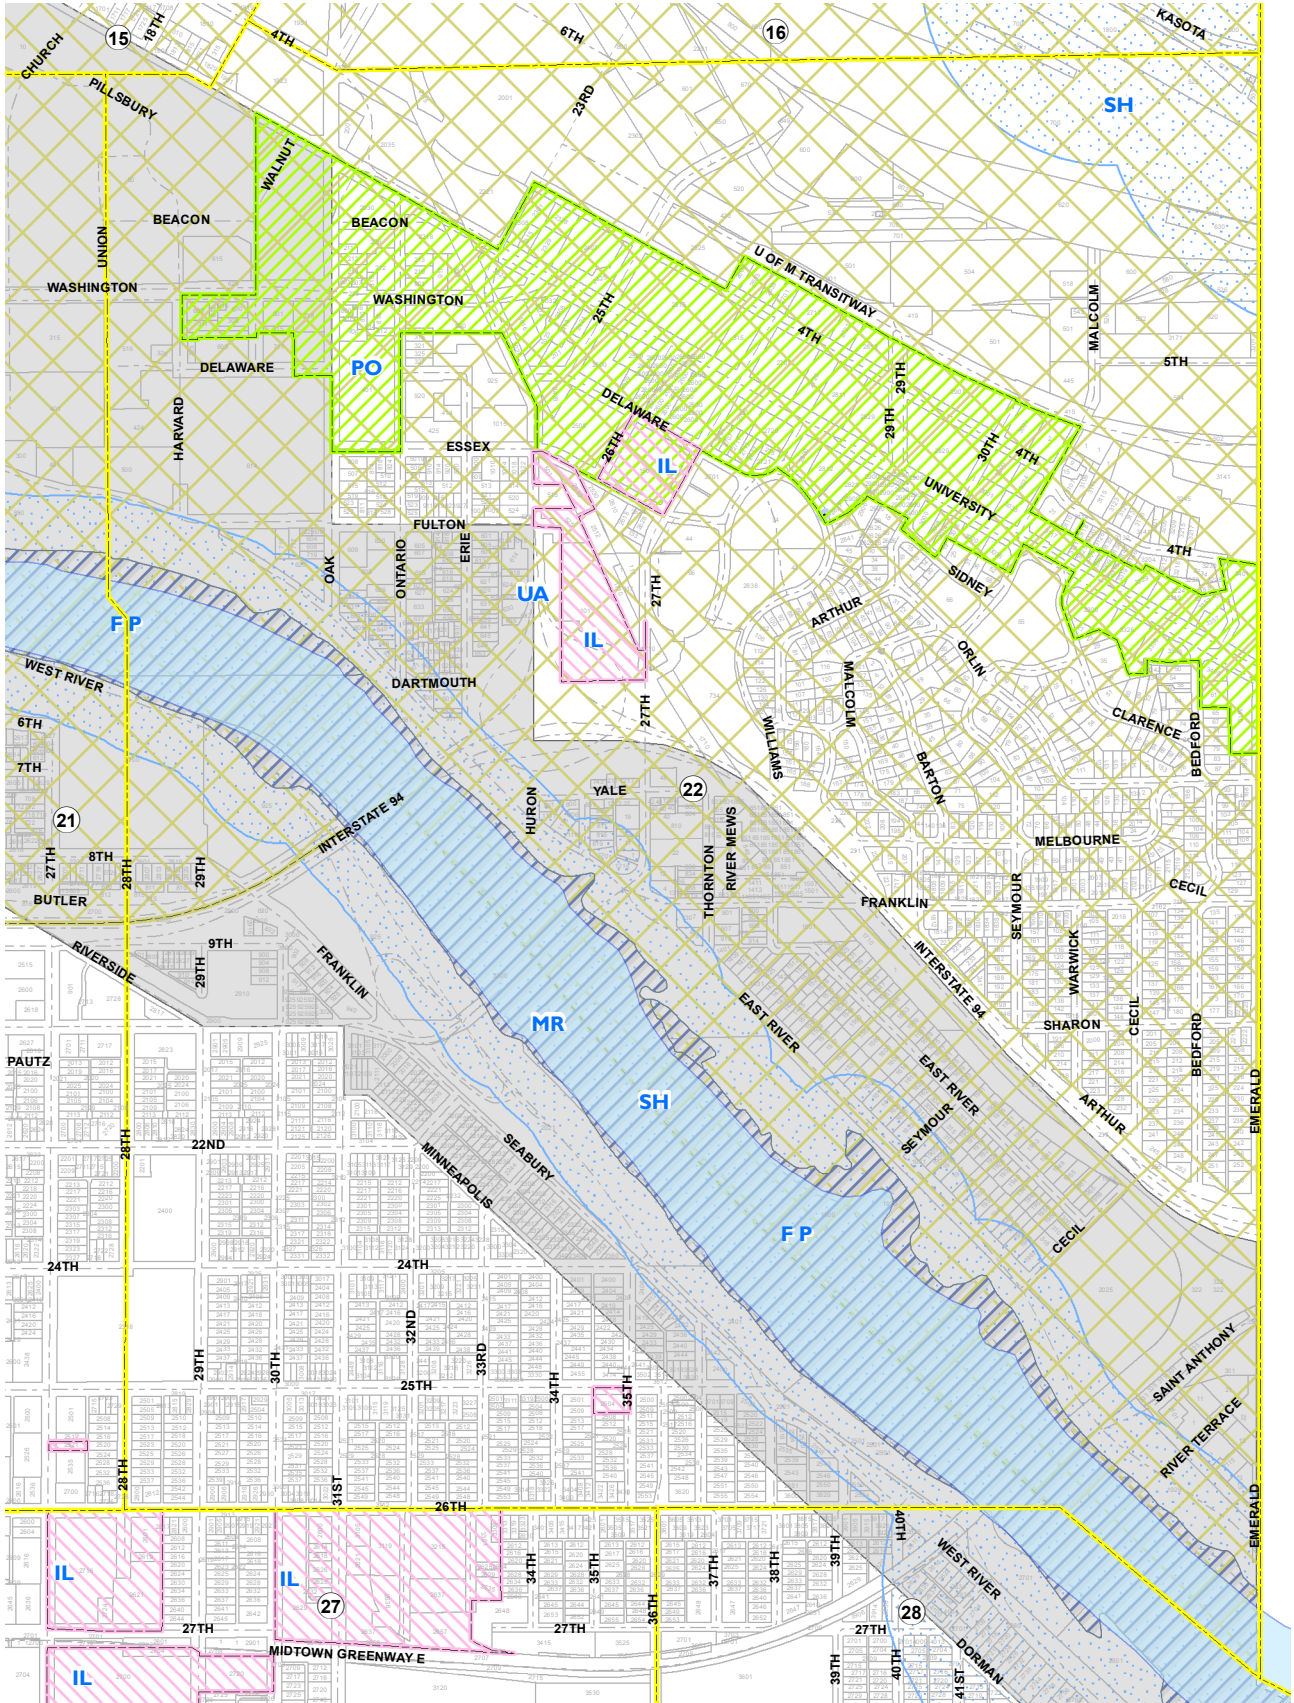

OVERLAY ZONING DISTRICTS

Overlay Districts

- | | | | |
|----------------------|----------------------|------------------------------------|-------------------------|
| Floodplain | DS Downtown Shelter | North Phillips | WB West Broadway |
| AP Airport | HA Harmon Area | PO Pedestrian Oriented | HLLL_PO Boundary |
| DH Downtown Height | IL Industrial Living | MR Mississippi River Critical Area | TP Transitional Parking |
| B4H Downtown Housing | LH Linden Hills | UA University Area | |
| DP Downtown Parking | NM Nicollet Mall | | |

⑫ Plate Number
 Plate Boundaries

Last Amended: November 4, 2016