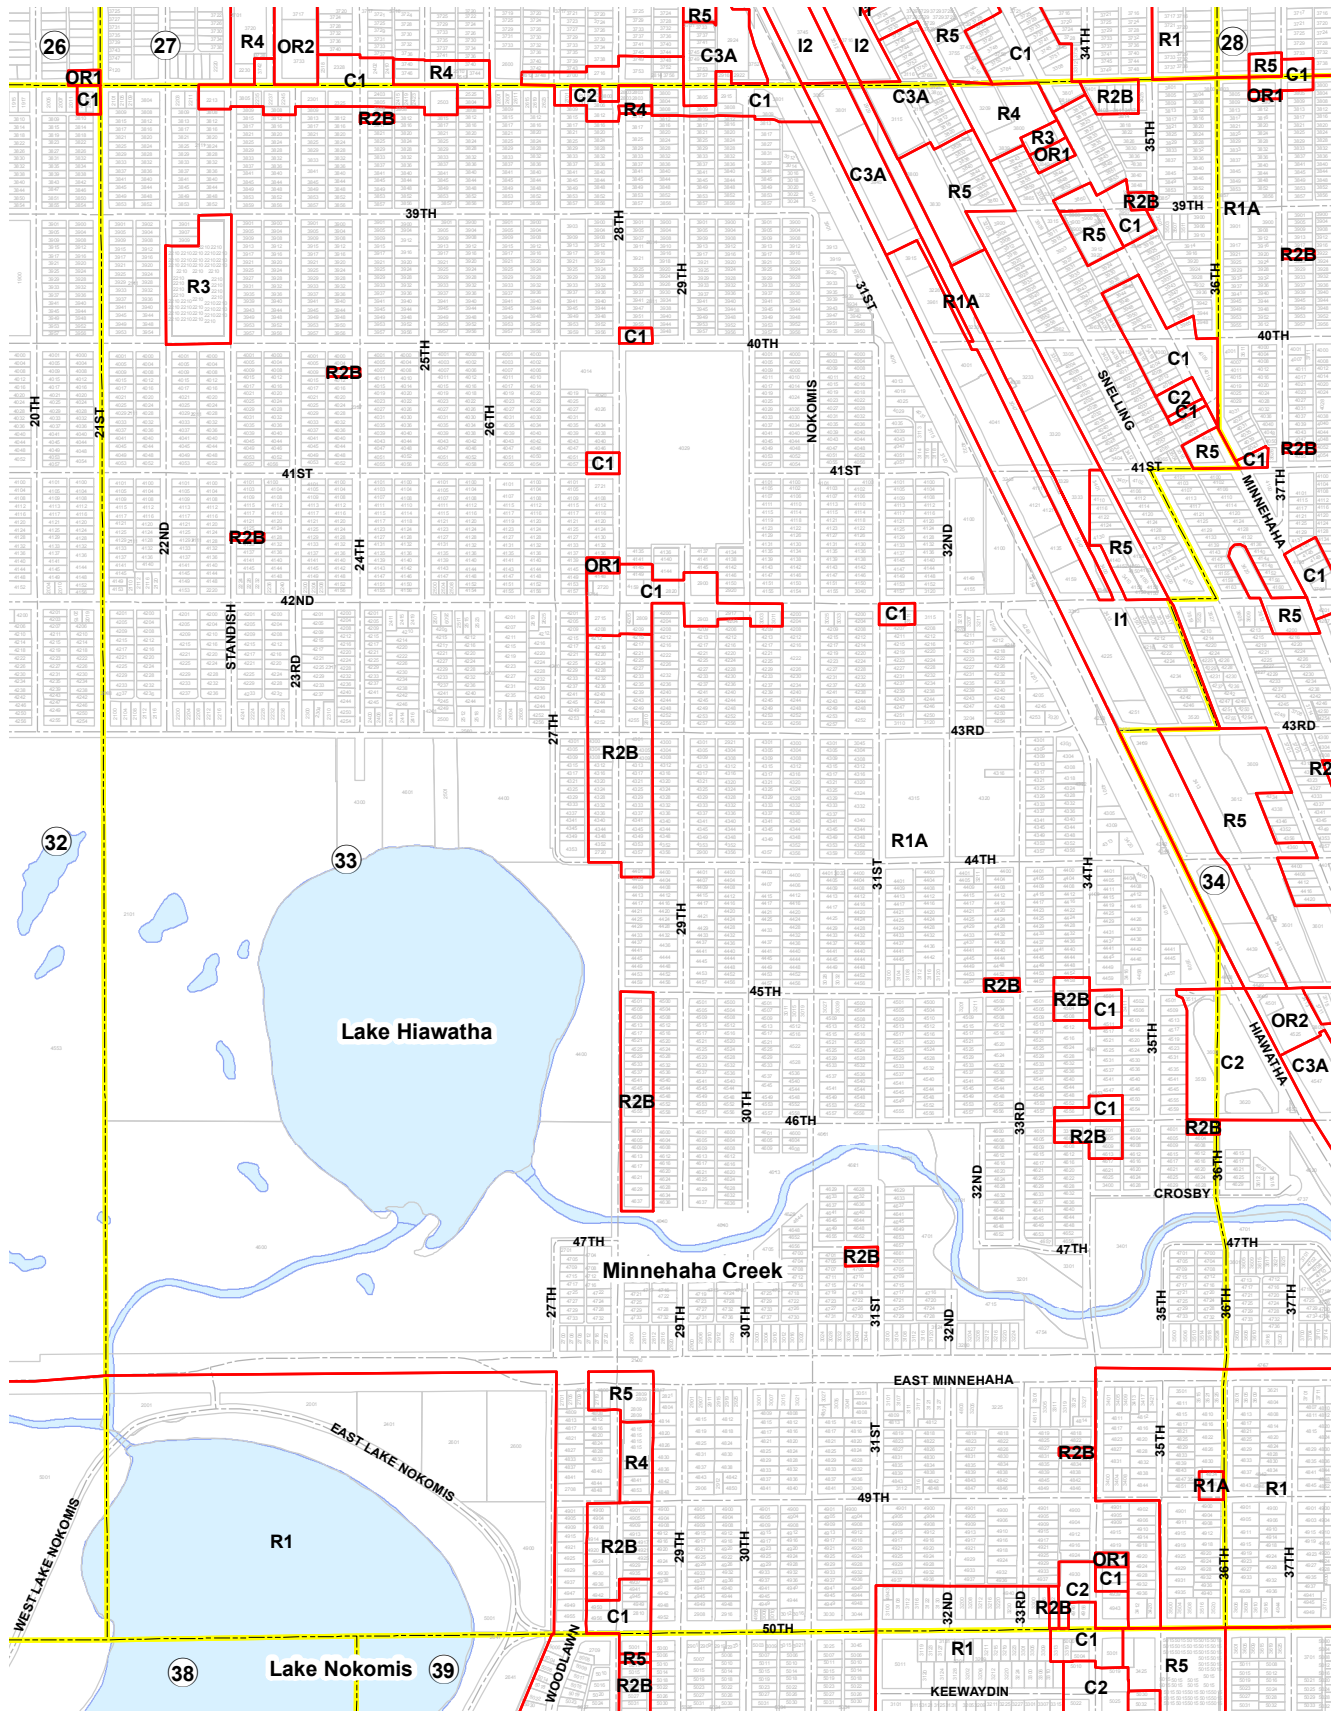

PRIMARY ZONING DISTRICTS

RESIDENCE DISTRICTS

- LOW DENSITY
 - R1
 - R1A
 - R2
 - R2B
- MEDIUM DENSITY DISTRICTS
 - R3
 - R4
- HIGH DENSITY DISTRICTS
 - R5
 - R6

OFFICE RESIDENCE DISTRICTS

- OR1
- OR2
- OR3

DOWNTOWN DISTRICTS

- B4
- B4C
- B4S

COMMERCIAL DISTRICTS

- C1
- C2
- C3A
- C4
- C5

INDUSTRIAL DISTRICTS

- I1
- I2
- I3

12 PLATE NUMBER

Last Amended : July 20, 2018

Primary Zoning Plate Boundaries

MINNEAPOLIS ZONING PLATE 33