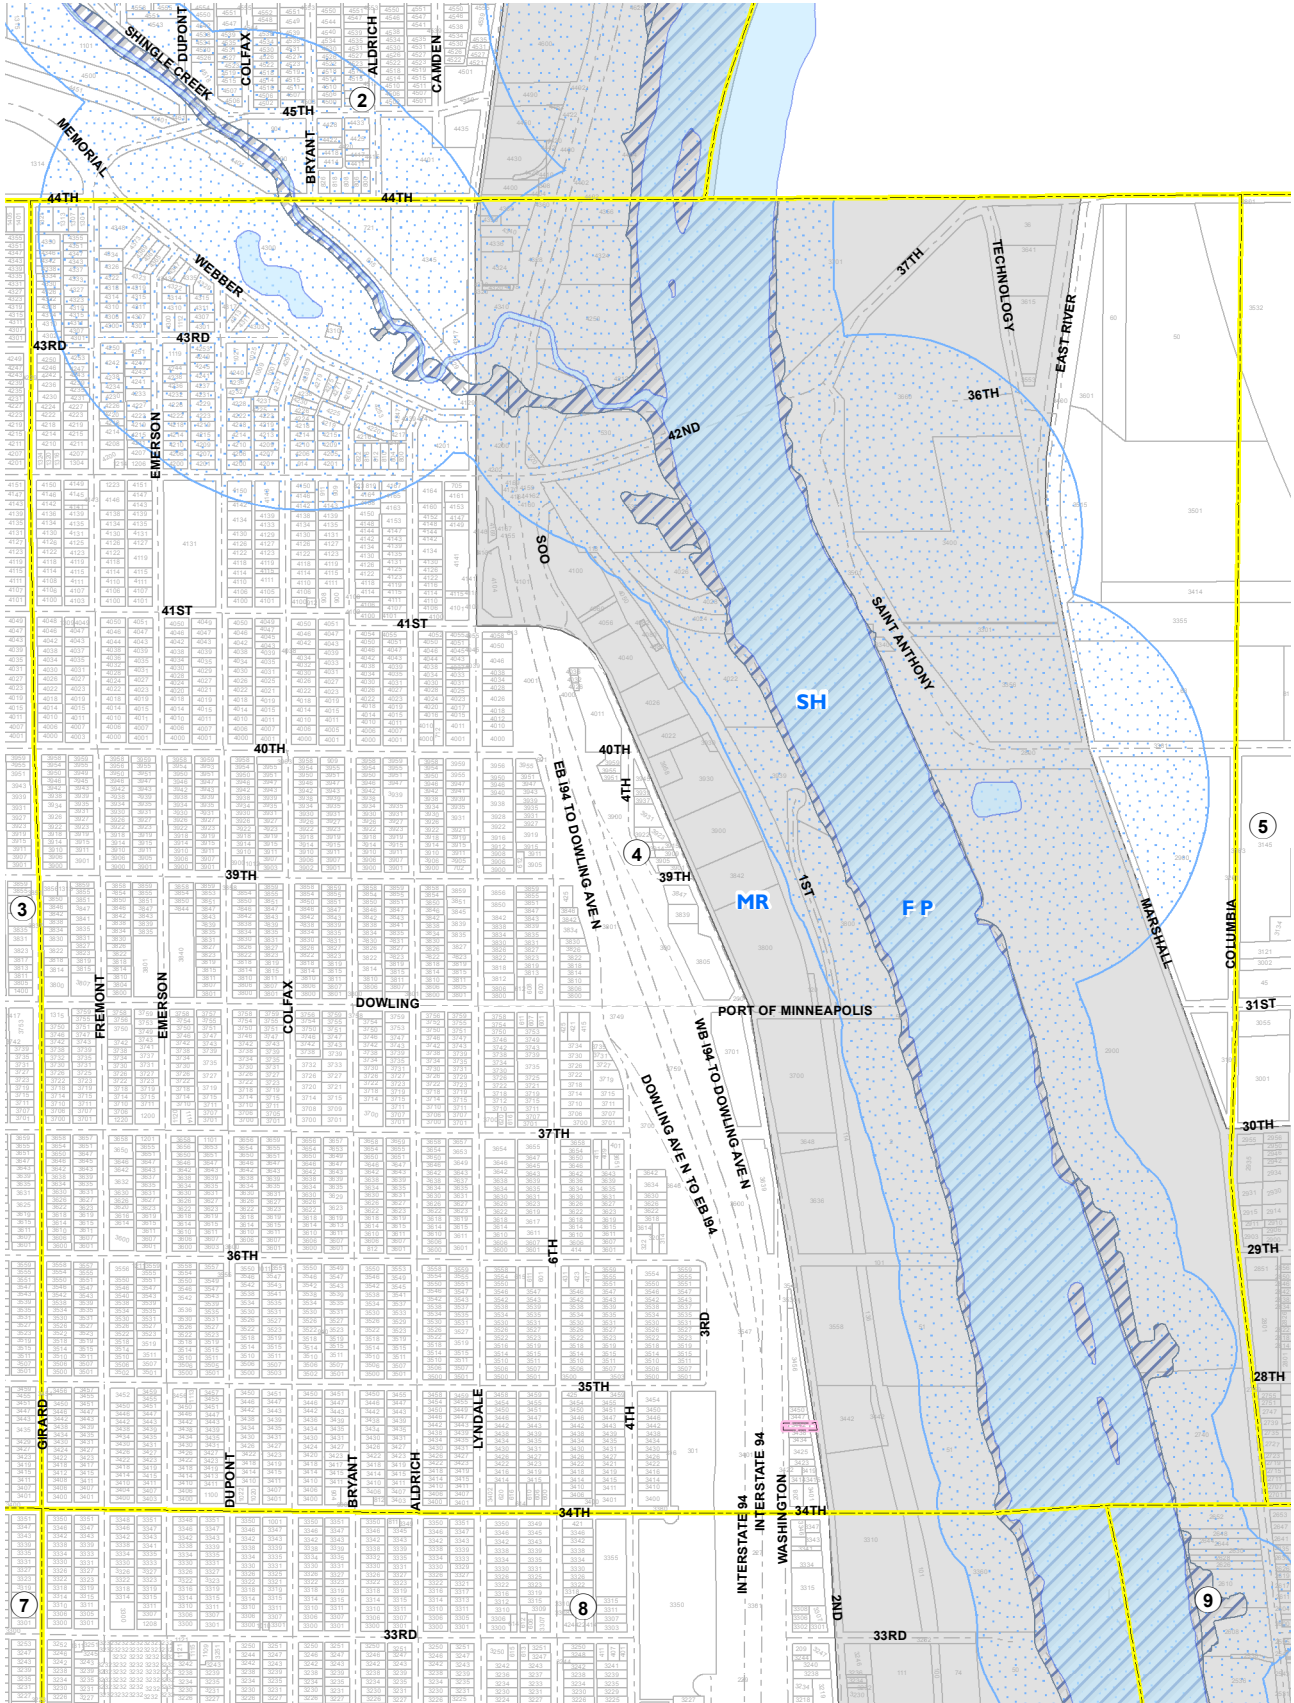

# OVERLAY ZONING DISTRICTS

## Overlay Districts

- |                      |                      |                         |                                    |
|----------------------|----------------------|-------------------------|------------------------------------|
| Floodplain           | DS Downtown Shelter  | North Phillips          | WB West Broadway                   |
| AP Airport           | HA Harmon Area       | PO Pedestrian Oriented  | SH Shoreland                       |
| DH Downtown Height   | IL Industrial Living | HLLL_PO Boundary        | MR Mississippi River Critical Area |
| B4H Downtown Housing | LH Linden Hills      | TP Transitional Parking |                                    |
| DP Downtown Parking  | NM Nicollet Mall     | UA University Area      |                                    |

Plate Number  
 Plate Boundaries

0 250 500 1,000 1,500 Feet

Last Amended: November 4, 2016

MINNEAPOLIS ZONING PLATE 4