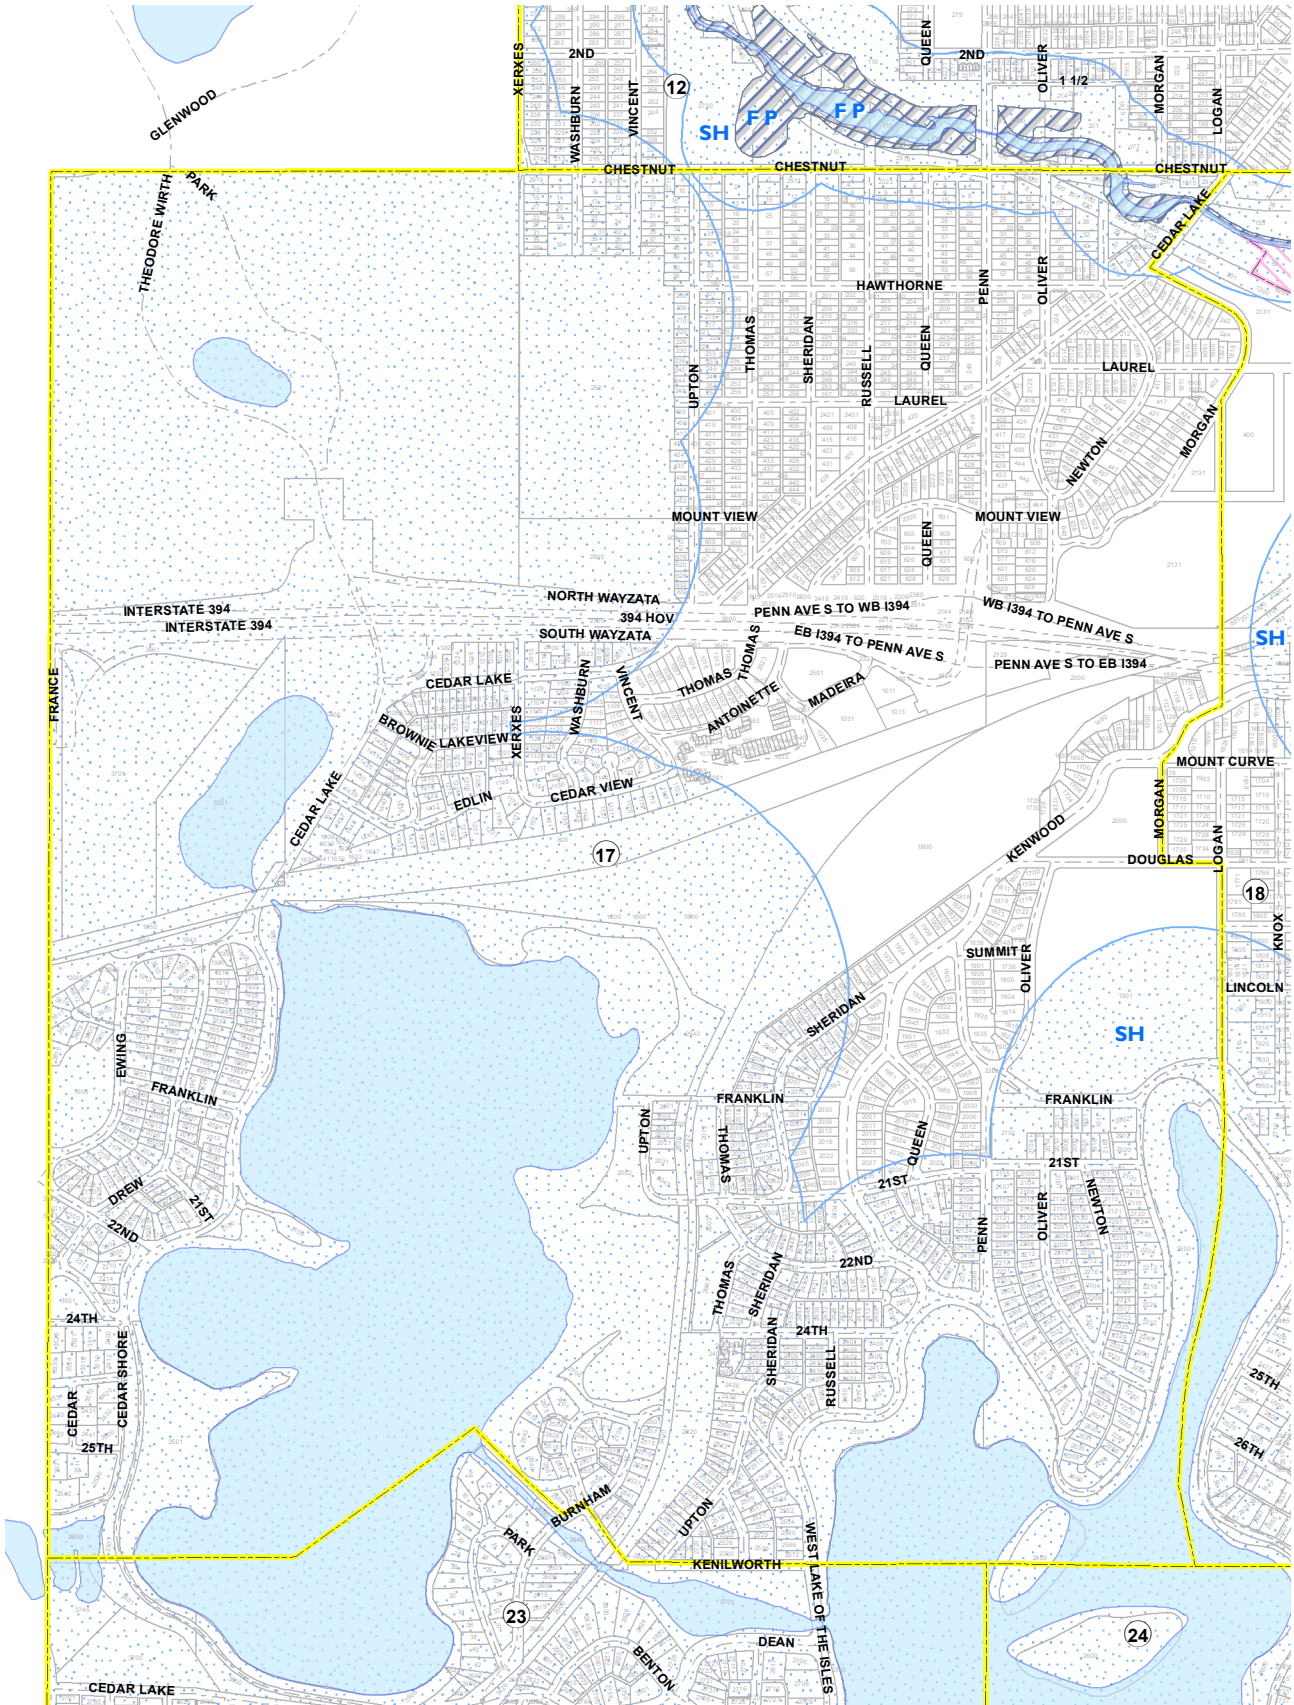

OVERLAY ZONING DISTRICTS

Overlay Districts

- | | | | |
|----------------------|----------------------|-------------------------|------------------------------------|
| Floodplain | DS Downtown Shelter | North Phillips | WB West Broadway |
| AP Airport | HA Harmon Area | PO Pedestrian Oriented | SH Shoreland |
| DH Downtown Height | IL Industrial Living | HLLL_POBoundary | MR Mississippi River Critical Area |
| B4H Downtown Housing | LH Linden Hills | TP Transitional Parking | |
| DP Downtown Parking | NM Nicollet Mall | UA University Area | |

12 Plate Number
 Plate Boundaries

Last Amended: November 4, 2016