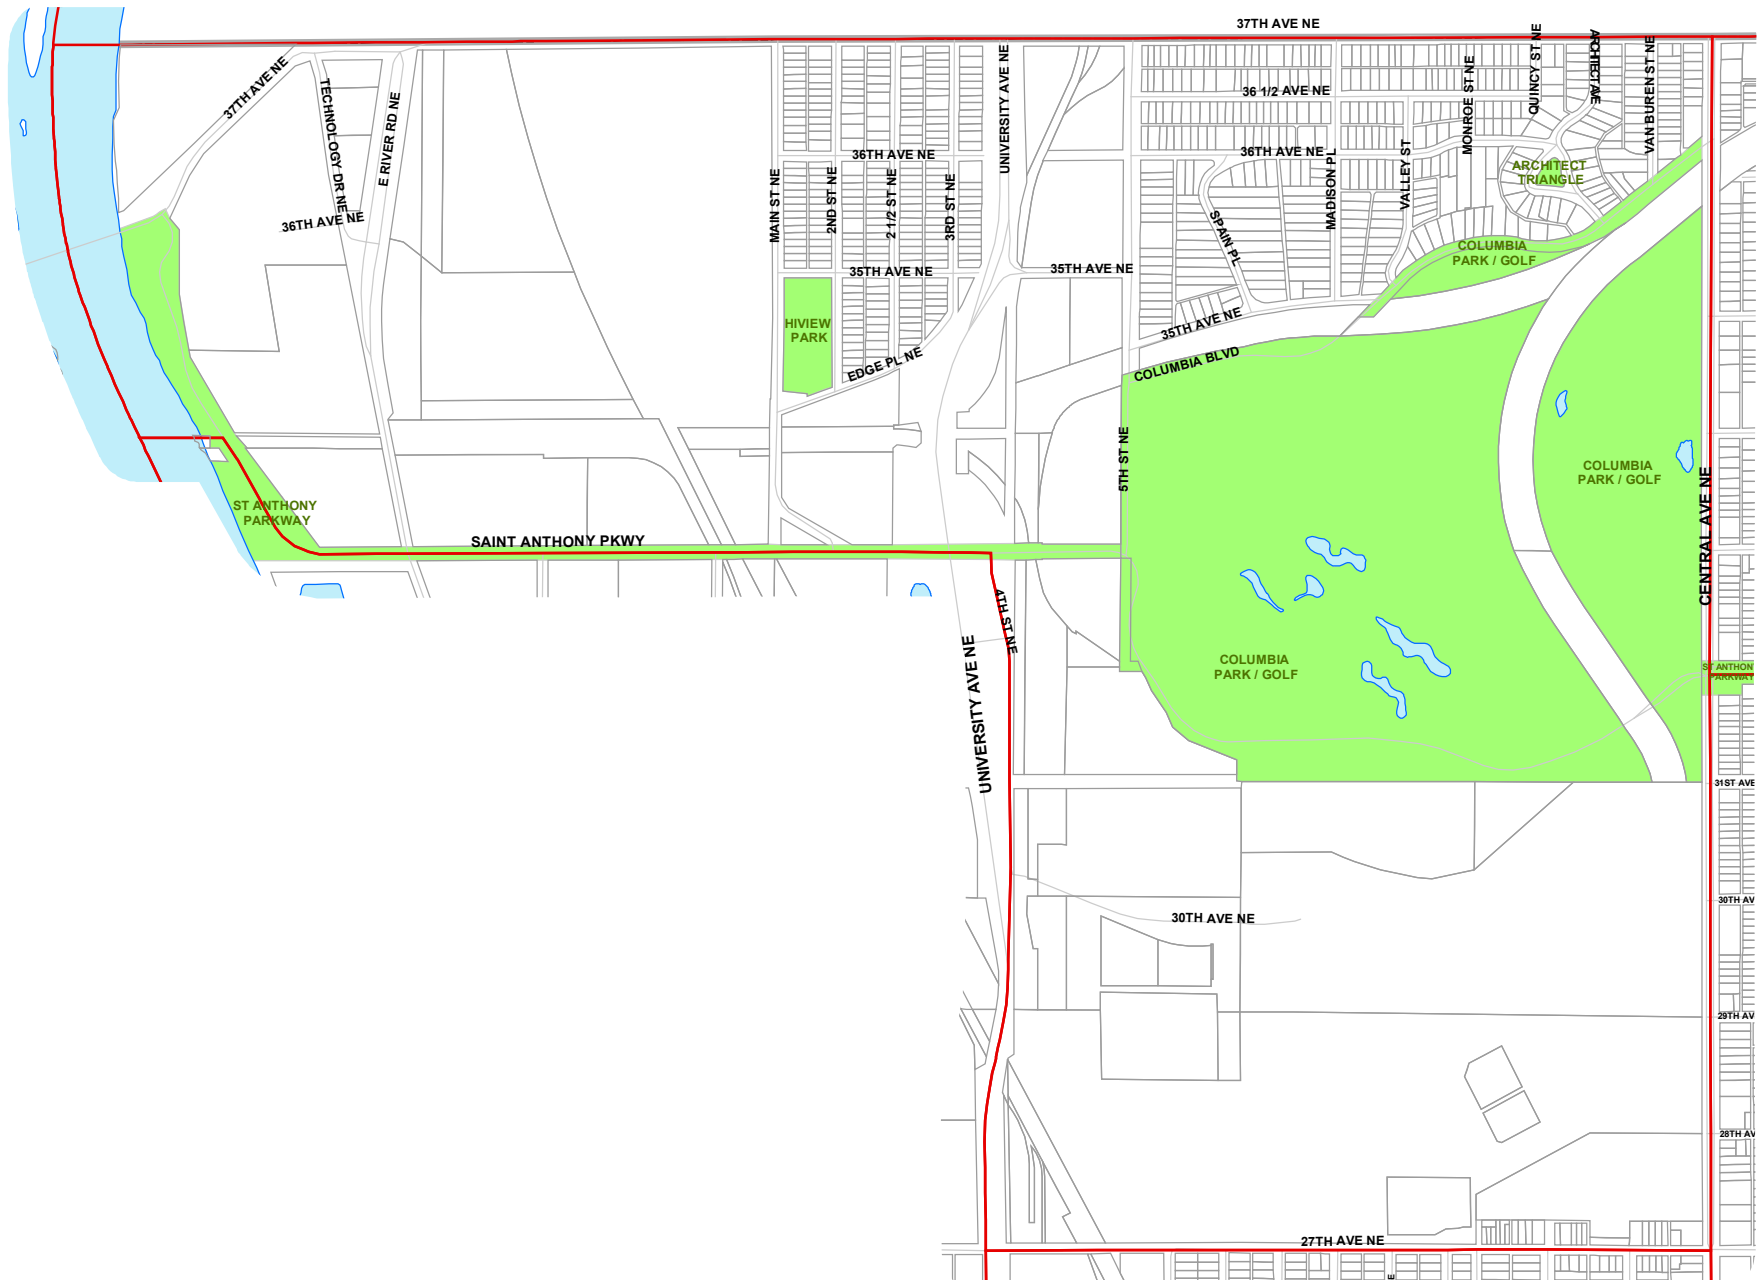

Columbia Park Base Map

Source: Minneapolis GIS Files
Data as of August 2006
Scale: 1:13,000
August 2006

Legend	
	Neighborhood
	Parcel
	Park
	Water