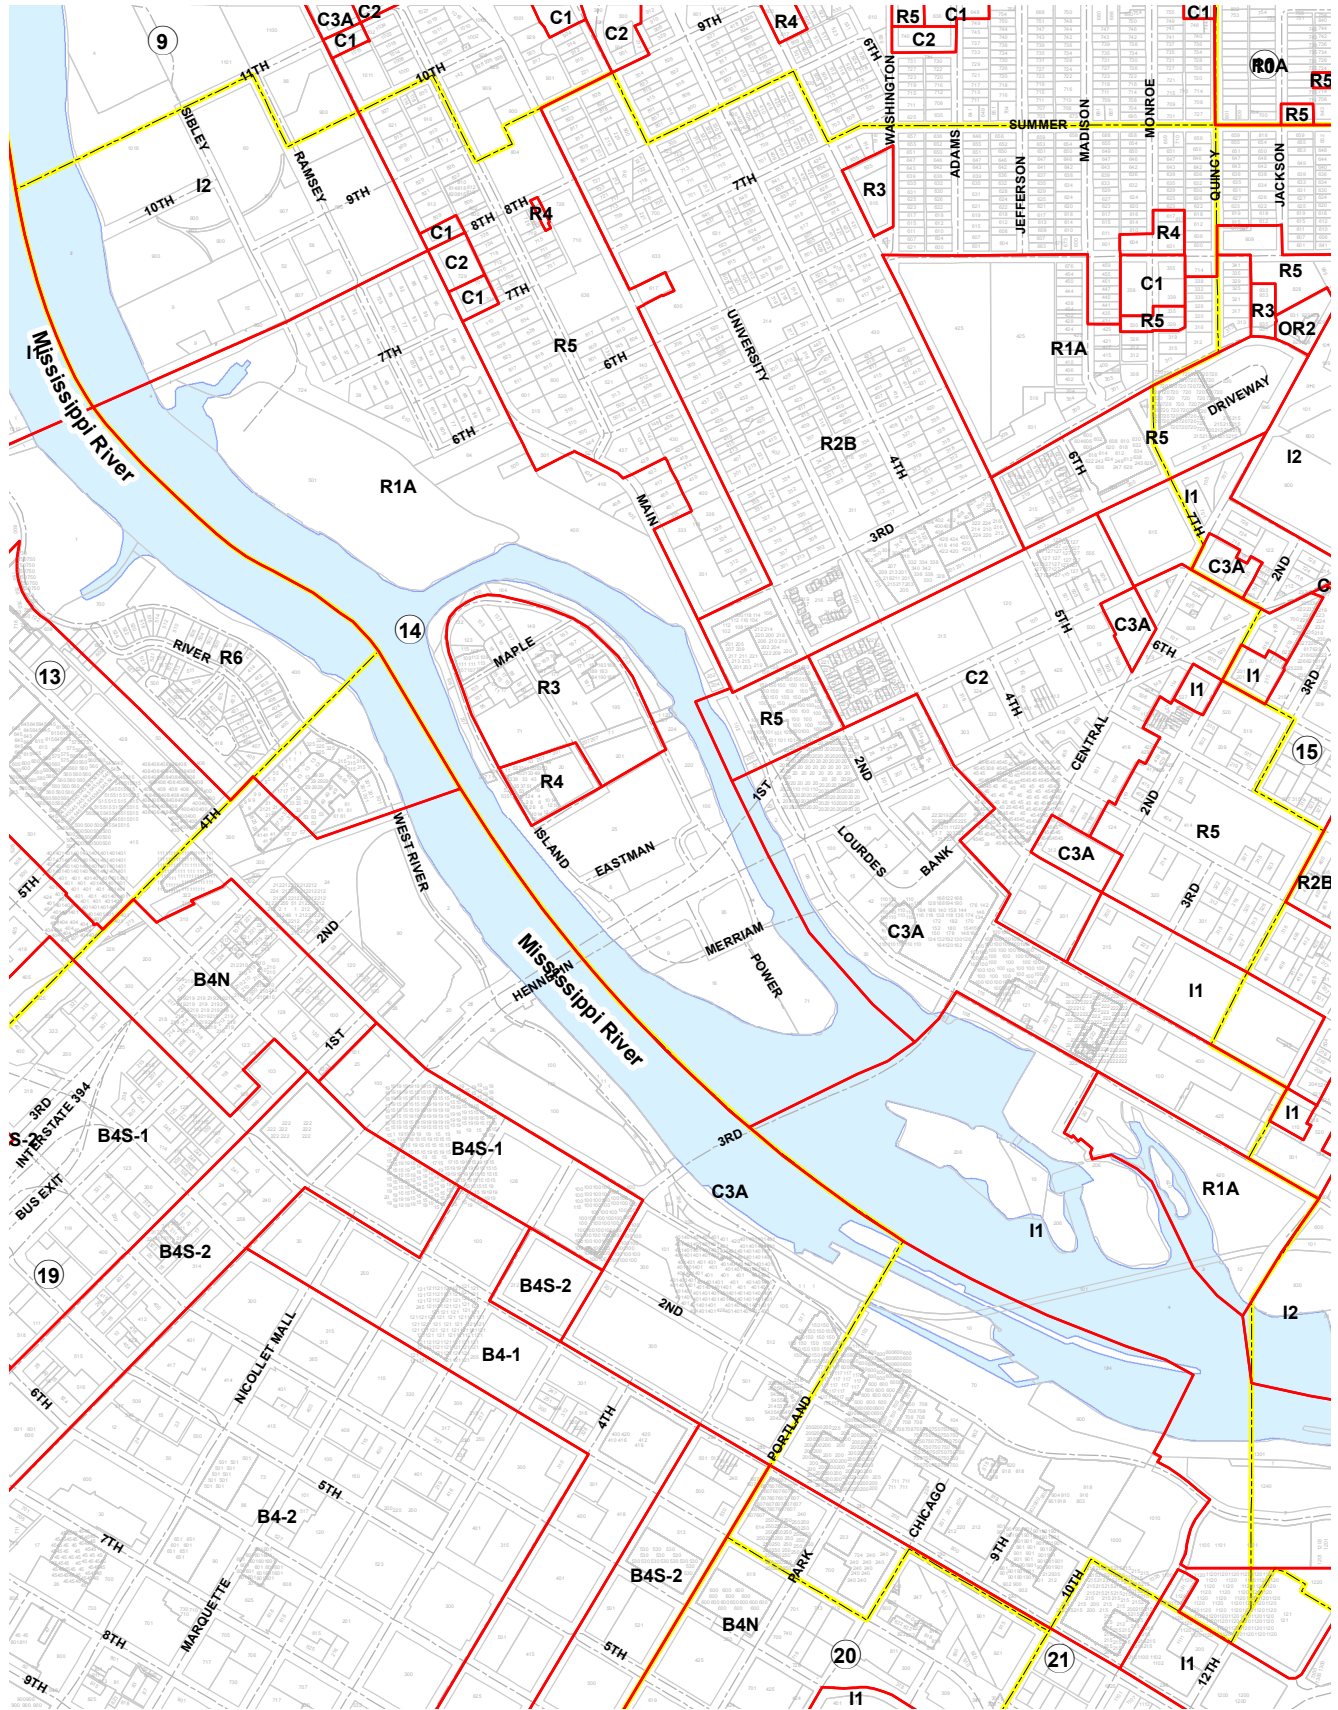

# PRIMARY ZONING DISTRICTS

<b>RESIDENCE DISTRICTS</b> LOW DENSITY R1 R1A R2 R2B R3 R4 R5 R6	<b>OFFICE RESIDENCE DISTRICTS</b> OR1 OR2 OR3	<b>DOWNTOWN DISTRICTS</b> B4 B4C B4S
<b>MEDIUM DENSITY DISTRICTS</b> C1 C2 C3 C3A C4	<b>COMMERCIAL DISTRICTS</b> C1 C2 C3 C3A C4	<b>INDUSTRIAL DISTRICTS</b> I1 I2 I3

12 PLATE NUMBER

Last Amended : September 20, 2017

Primary Zoning Plate Boundaries

MINNEAPOLIS ZONING PLATE 14