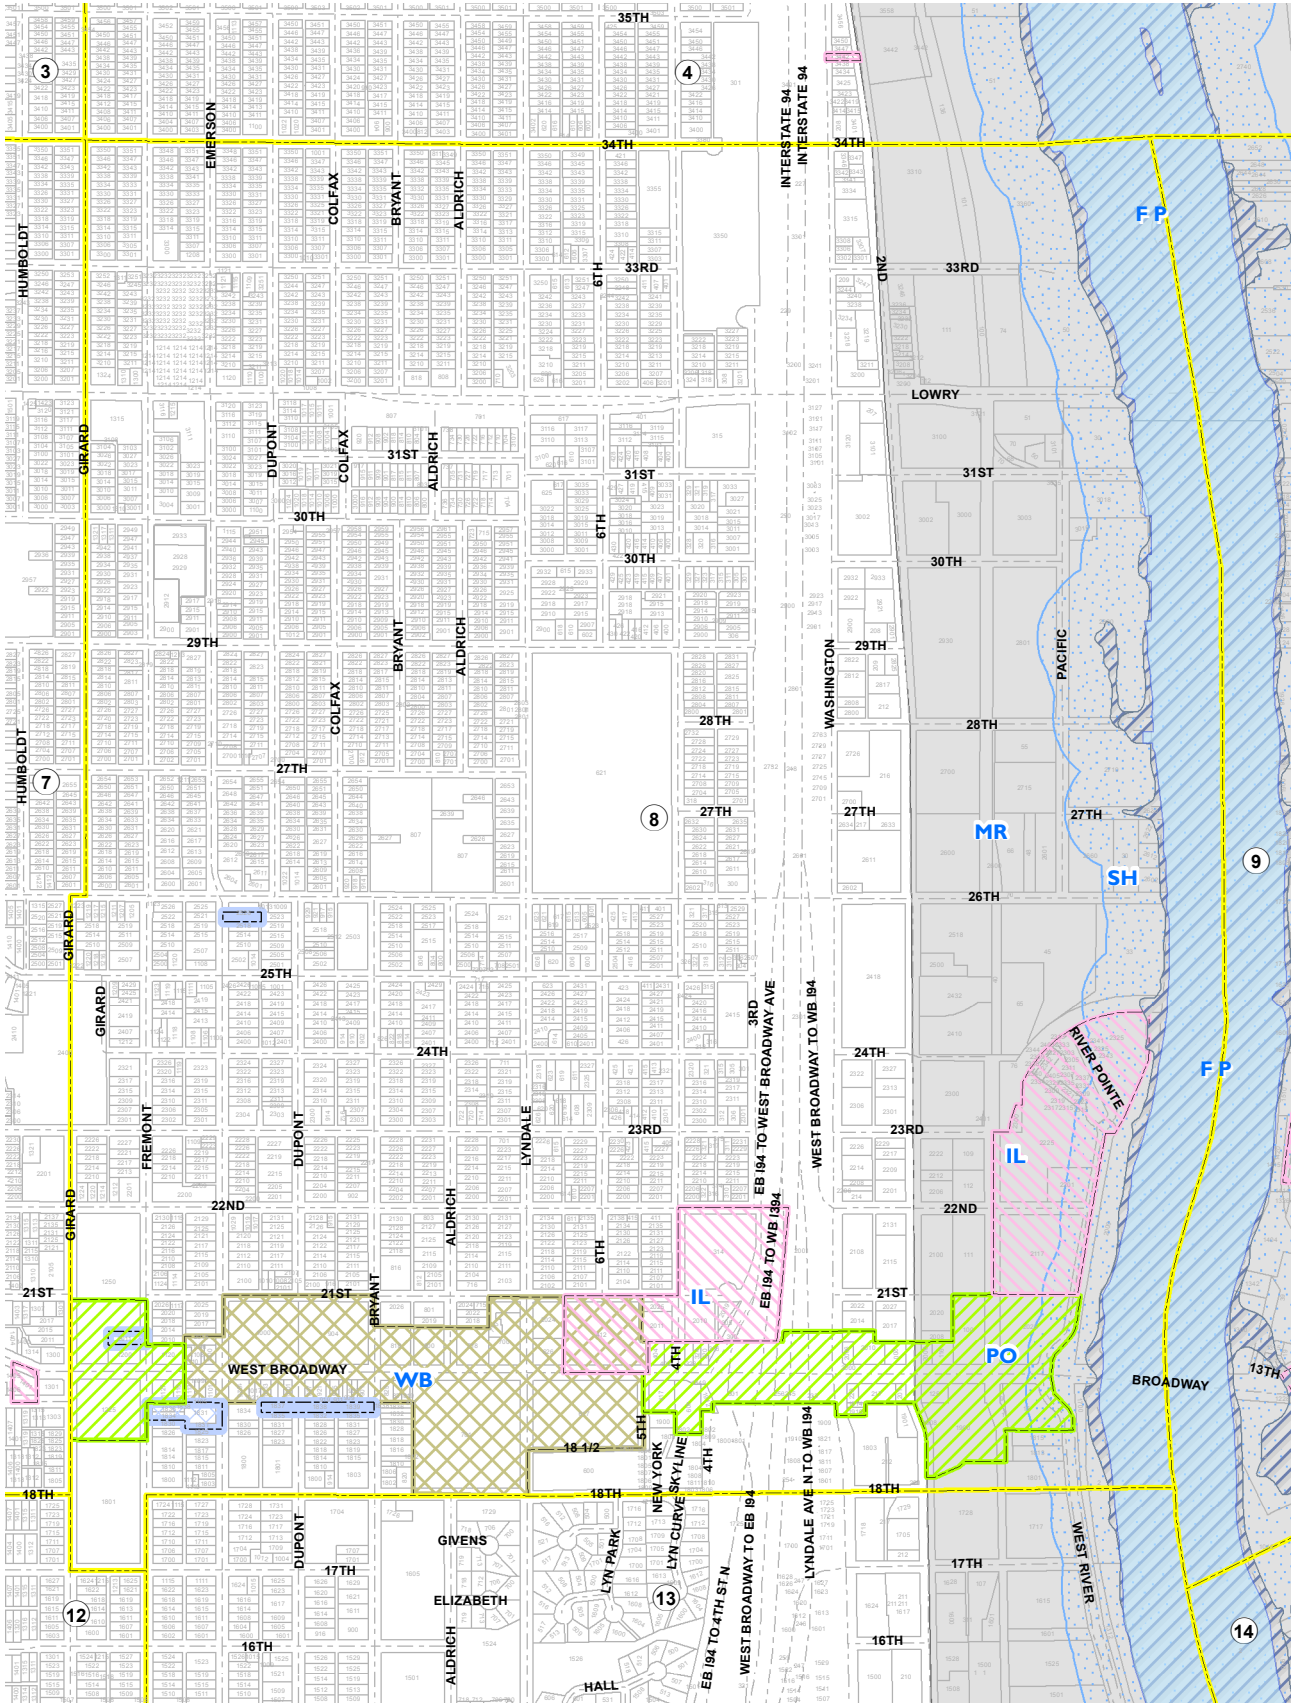

OVERLAY ZONING DISTRICTS

Overlay Districts

- Floodplain
- AP Airport
- DH Downtown Height
- B4H Downtown Housing
- DP Downtown Parking
- DS Downtown Shelter
- HA Harmon Area
- IL Industrial Living
- LH Linden Hills
- NM Nicollet Mall
- North Phillips
- PO Pedestrian Oriented
- HLL PO Boundary
- TP Transitional Parking
- UA University Area
- MR Mississippi River Critical Area
- SH Shoreland

⑫ Plate Number
 Plate Boundaries

Last Amended: November 4, 2016