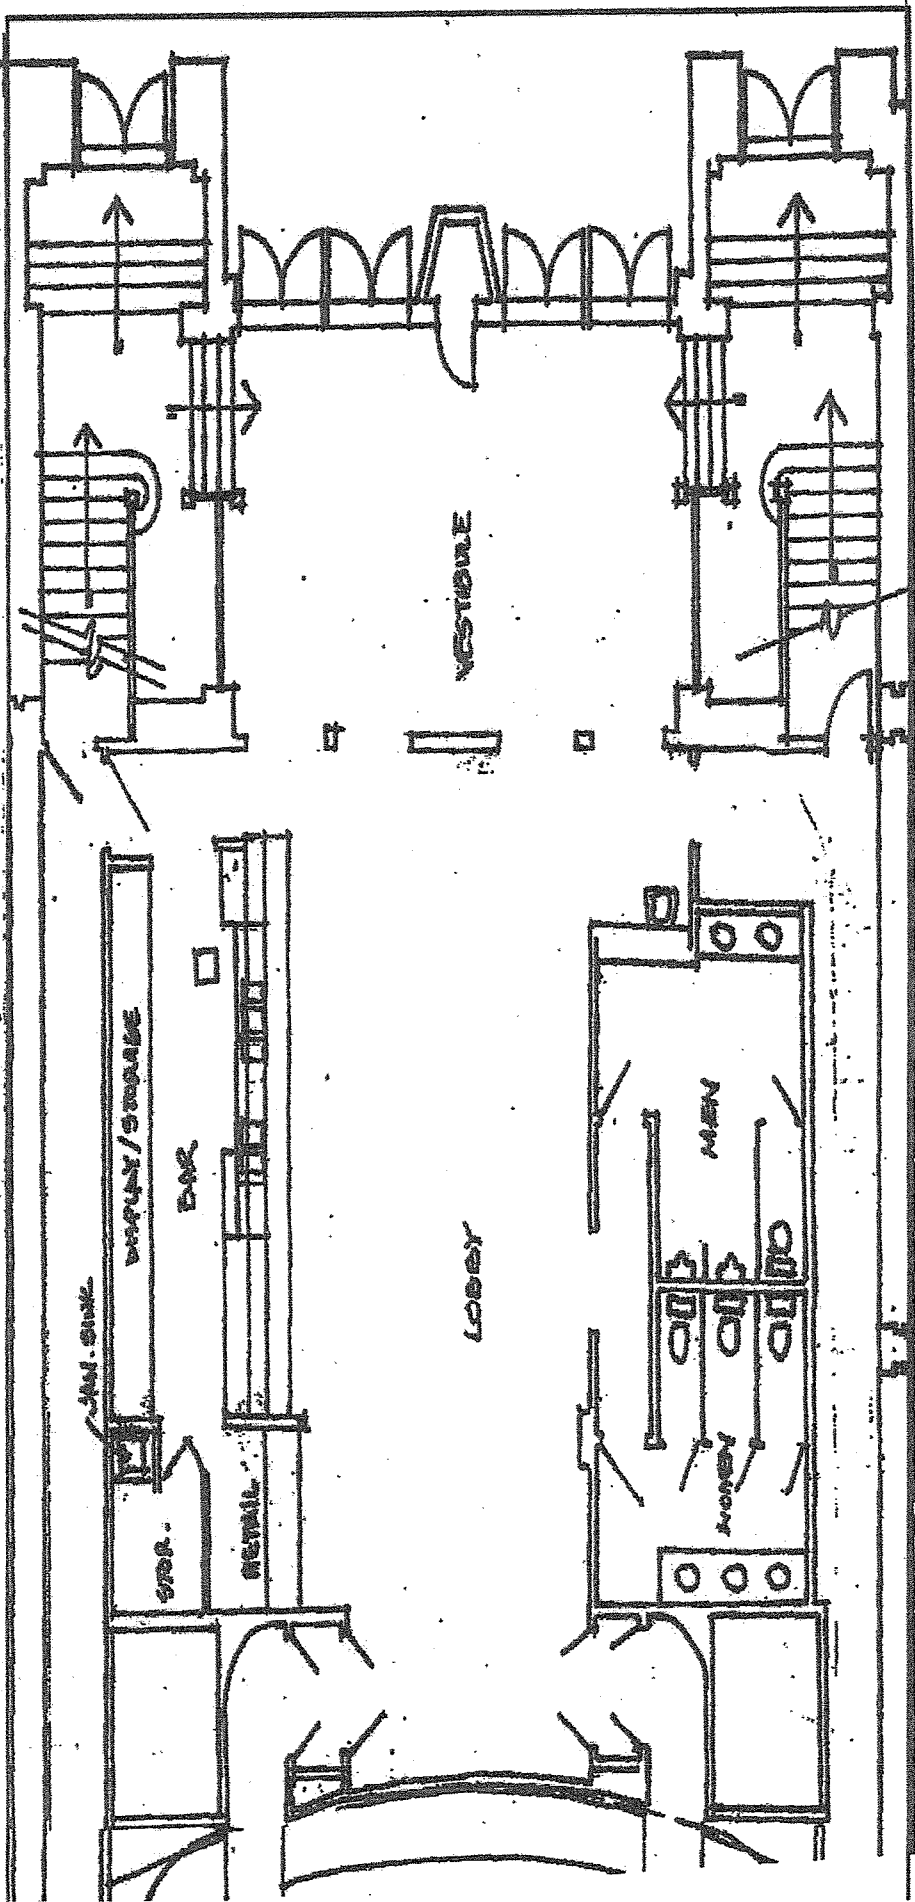

#80a

15th

MUSIC BOX THEATRE Lobby Plan

Scale: 1/8" = 1.0'

NI COLLETT MALL

37'

79'

15th
35
20
20