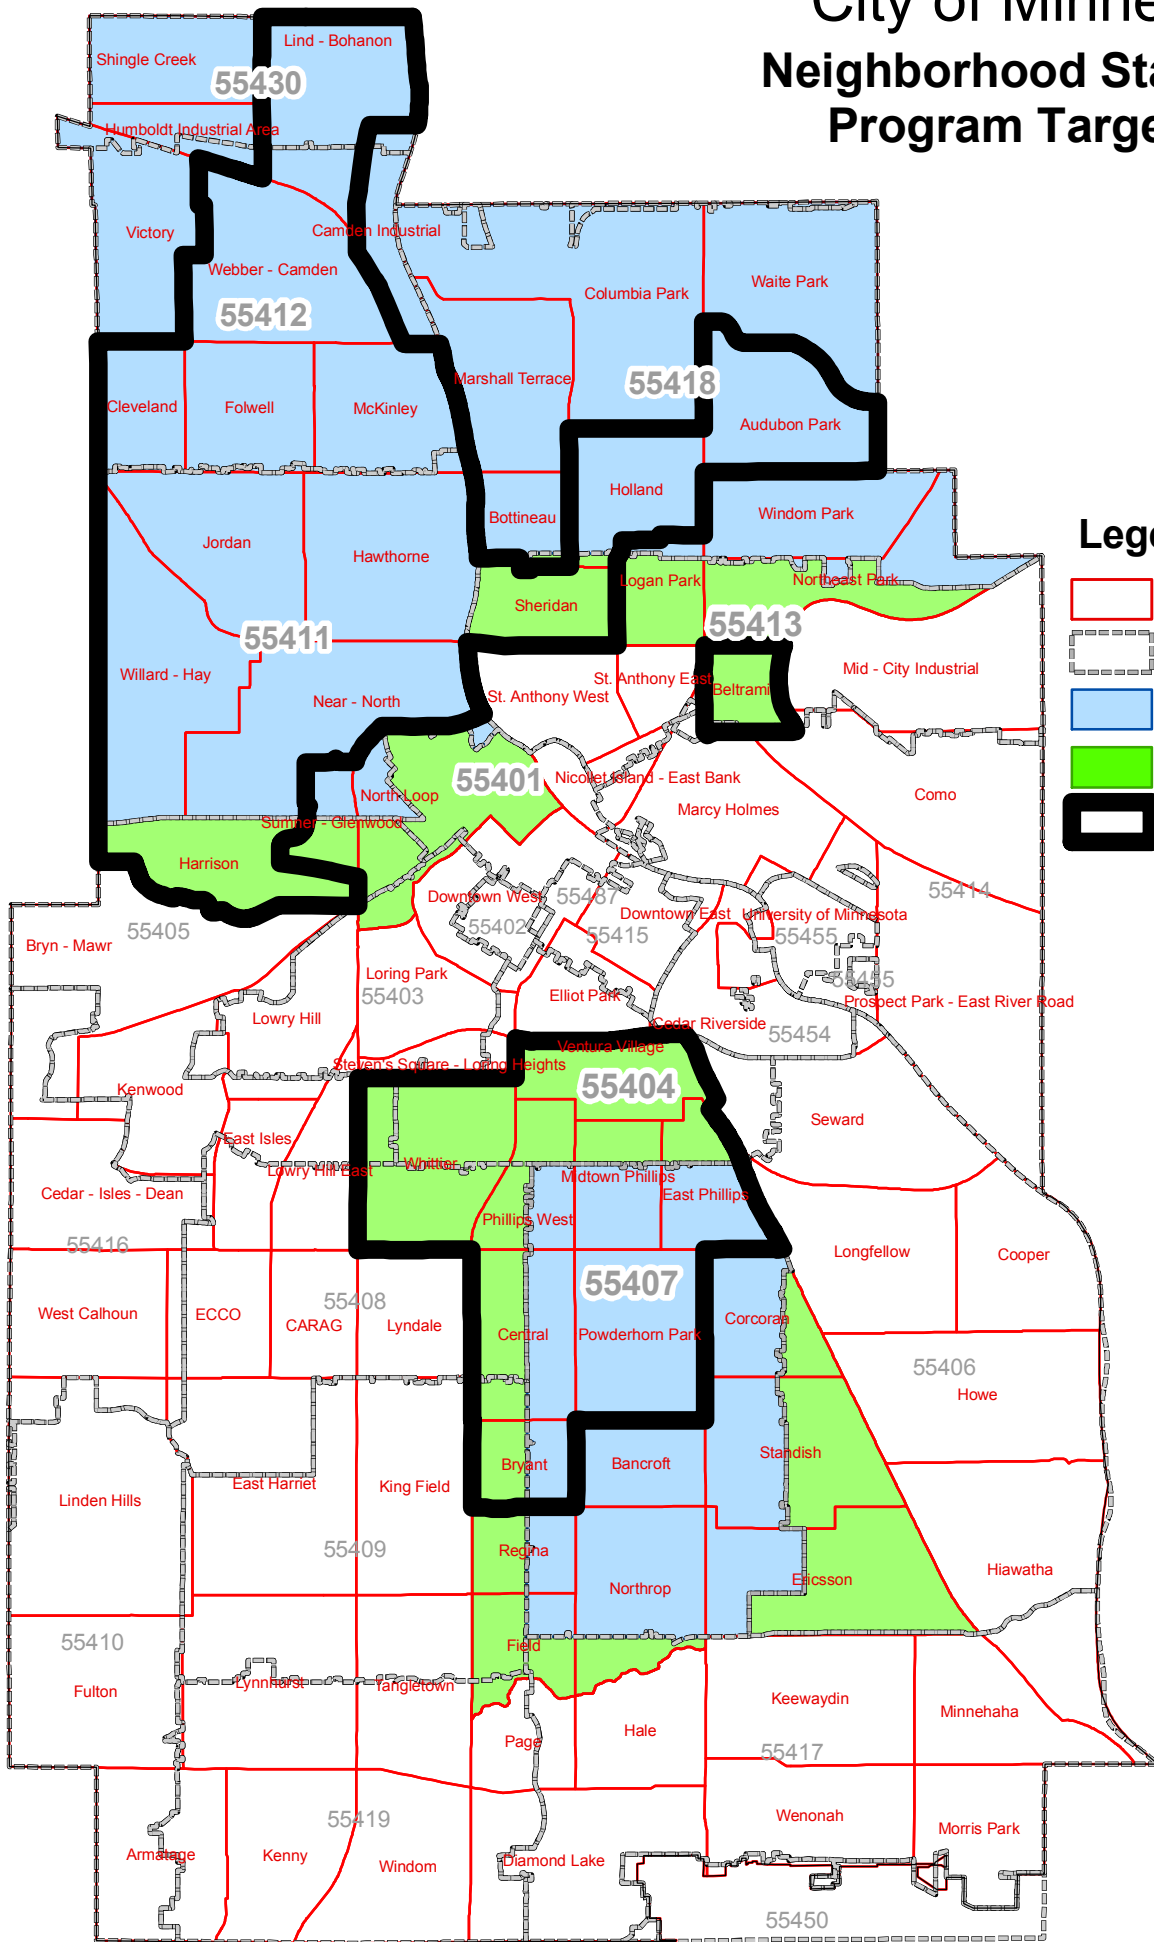

# City of Minneapolis Neighborhood Stabilization Program Target Areas

## Legend

-  Neighborhood Boundaries
-  Zip Code Boundaries
-  High Need Zip Code
-  High Need County
-  Minneapolis NSP Neighborhoods

Created by CPED Research,  
Feb. 2009