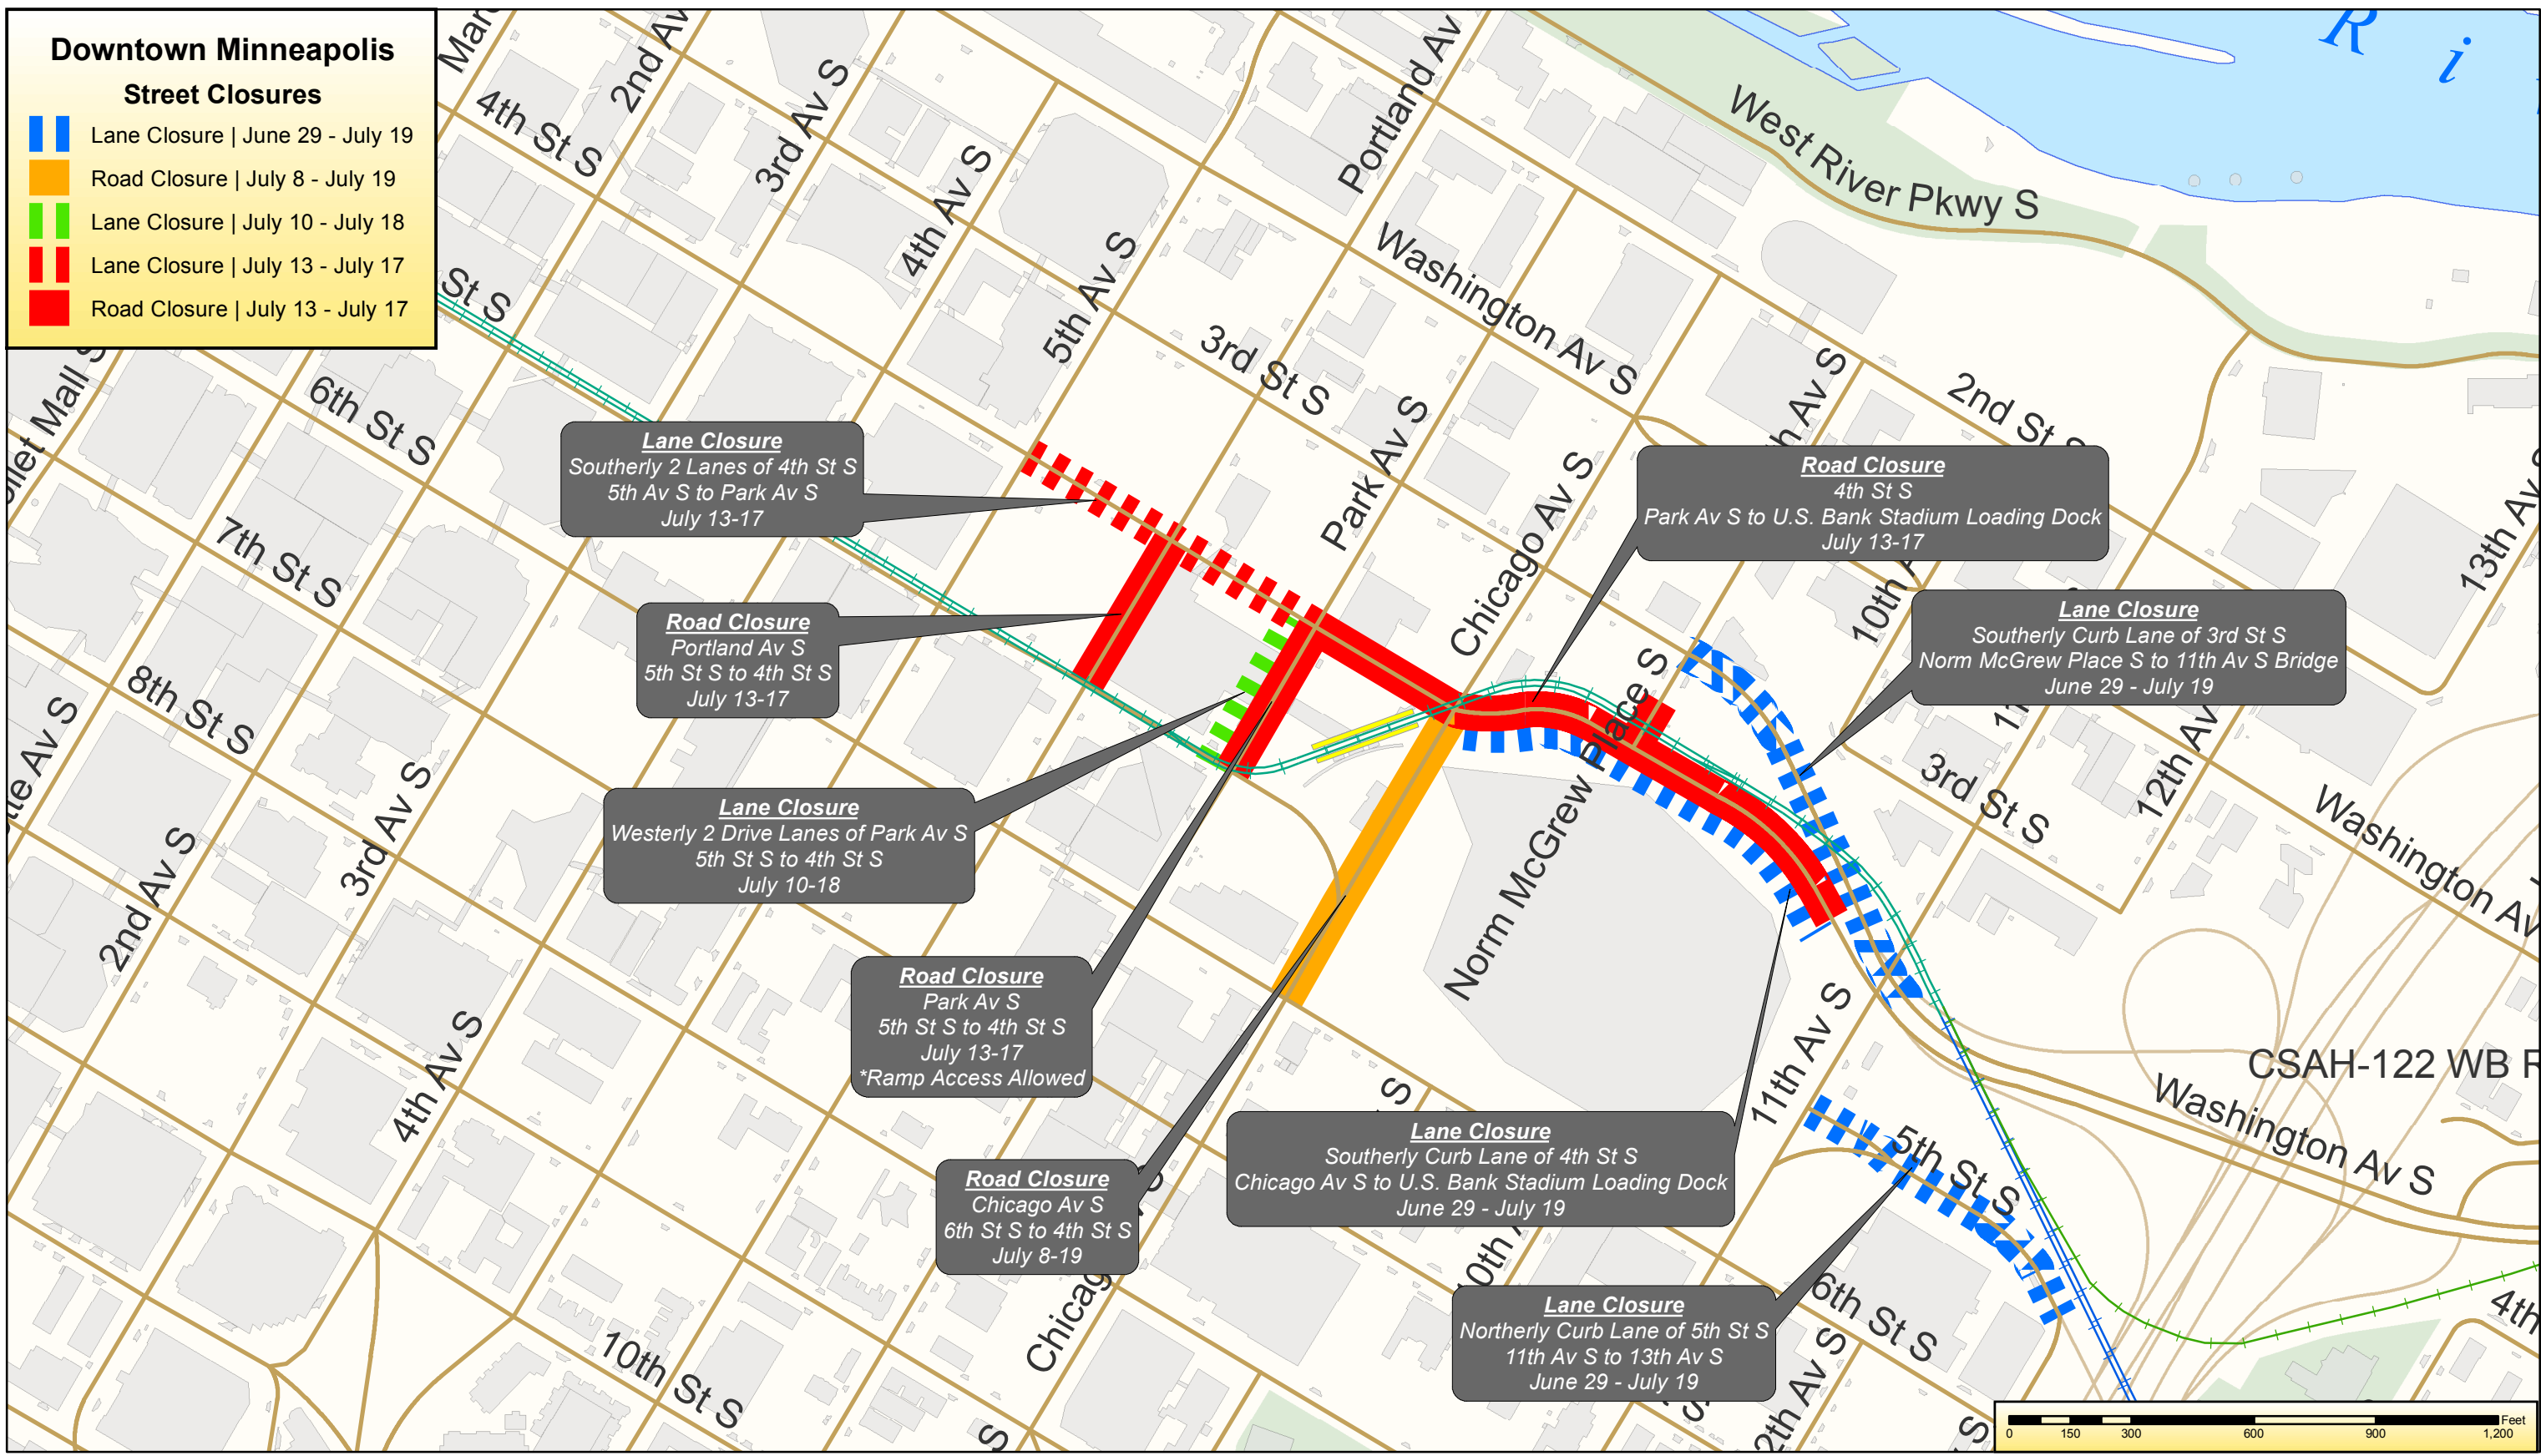

**Downtown Minneapolis  
Street Closures**

- ▬ Lane Closure | June 29 - July 19
- ▬ Road Closure | July 8 - July 19
- ▬ Lane Closure | July 10 - July 18
- ▬ Lane Closure | July 13 - July 17
- ▬ Road Closure | July 13 - July 17

# Street Closures | June 29 - July 19