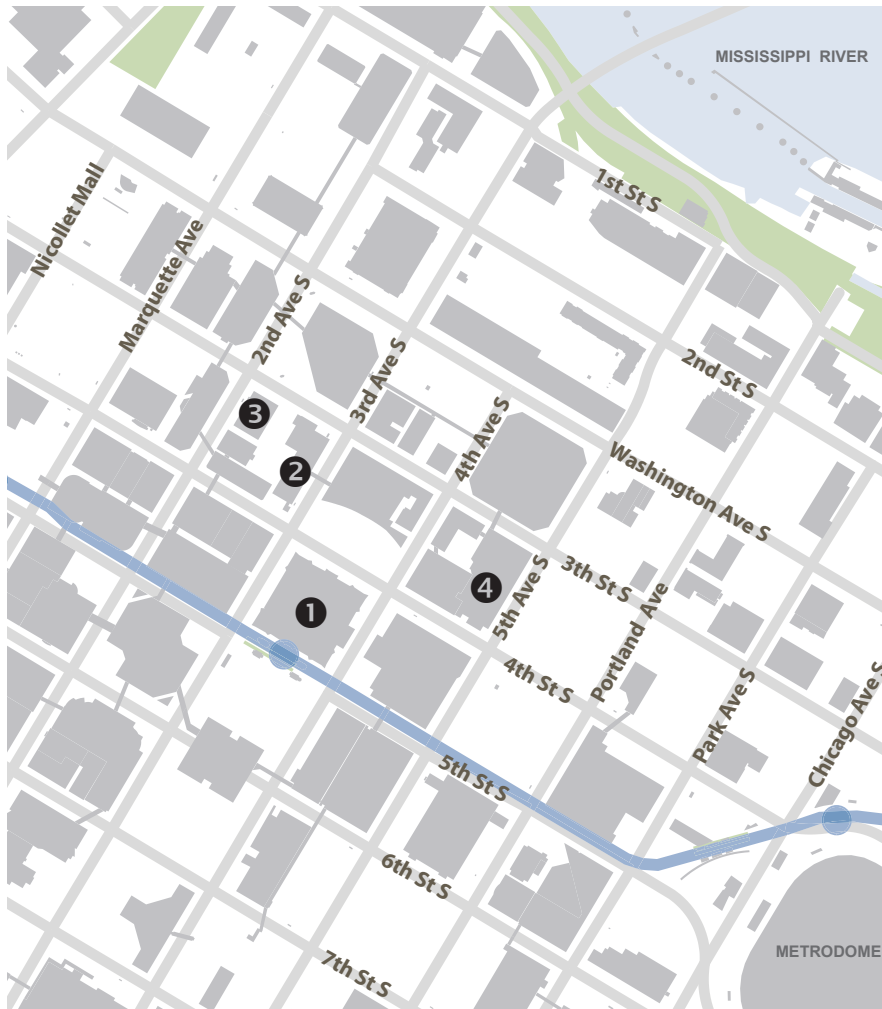

How to get to City of Minneapolis Downtown Offices

Map key:

- ① City Hall
- ② Public Service Center
- ③ City of Lakes building
- ④ Haaf Parking Ramp
- Light Rail

Driving:

All driving directions are to the Haaf Parking Ramp, the most convenient public parking ramp for City Hall, the Public Service Center and the City of Lakes Building.

from Saint Paul:

Take I-94 West to the 5th Street exit (exit 234B). Follow 5th Street to 5th Avenue. Turn right onto 5th Avenue. The entrance to the Haaf Parking Ramp is directly on your left.

from the western suburbs:

Take I-394 East to the 4th Street North exit. Take a slight right onto 4th Street. Follow 4th Street to 5th Avenue. The entrance to the Haaf Parking Ramp is directly on your left.

from the southern suburbs:

Take I-35W North toward Downtown exits. Merge left, toward the Downtown exits. Take the 5th Avenue exit and continue on 5th Avenue to 4th Street. When you cross 4th Street the entrance to the Haaf Parking Ramp is directly on your left.