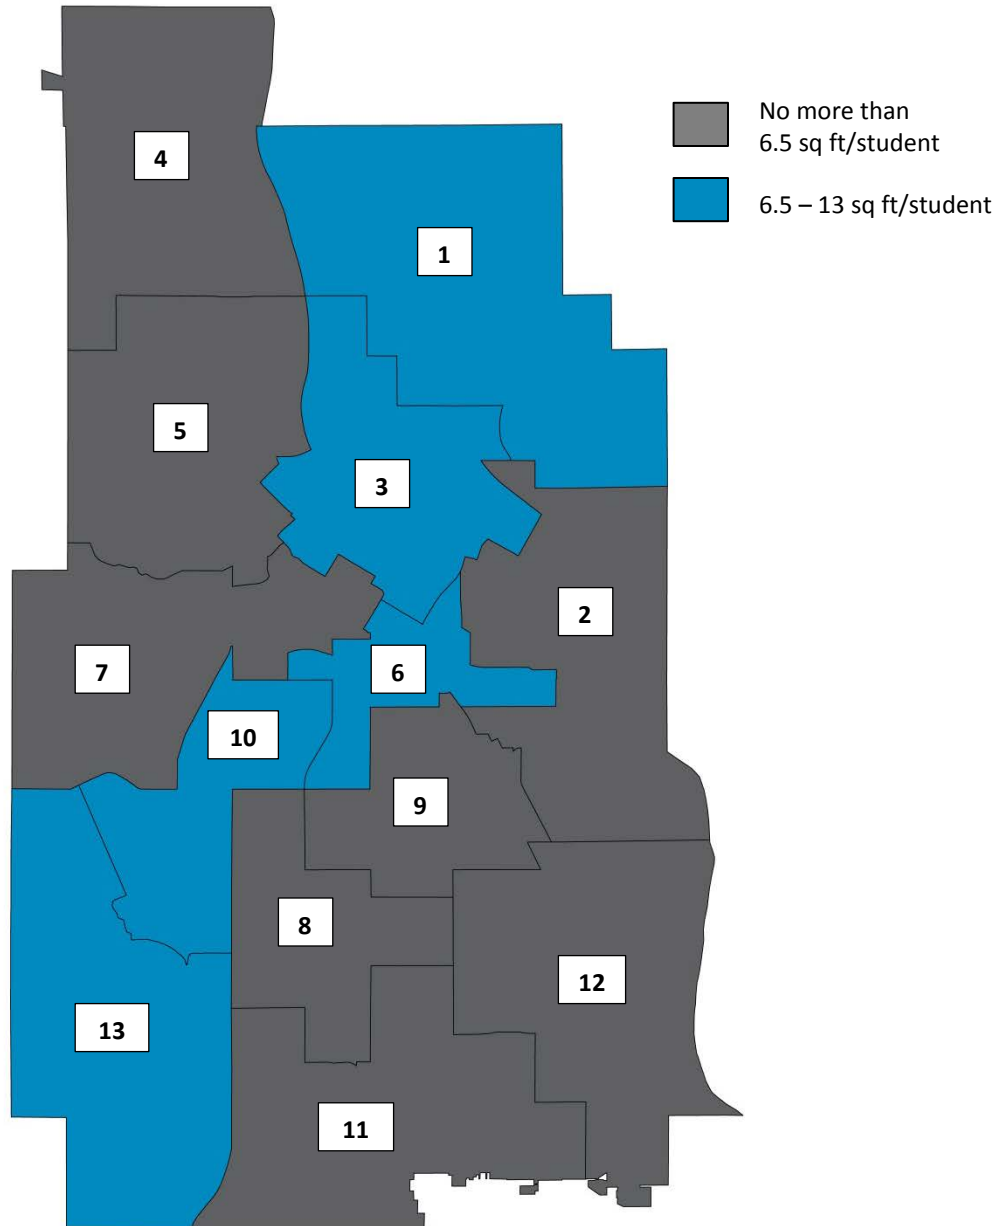

Map #2:

Amount\* of rubber tire playground material per student (sq. ft.), by ward (2017)

\*Calculated by taking total square feet of crumb rubber in playgrounds, by ward, divided by the number of public school students enrolled in MPS schools in that ward.

Colors indicate if ward is above or below the median of this calculation, or 6.5 sq ft/student.

Data collected by Public Health Advisory Committee member; playgrounds included in this map are located at Minneapolis Public Schools and are operated by Minneapolis Park and Recreation Board or Minneapolis Public Schools.