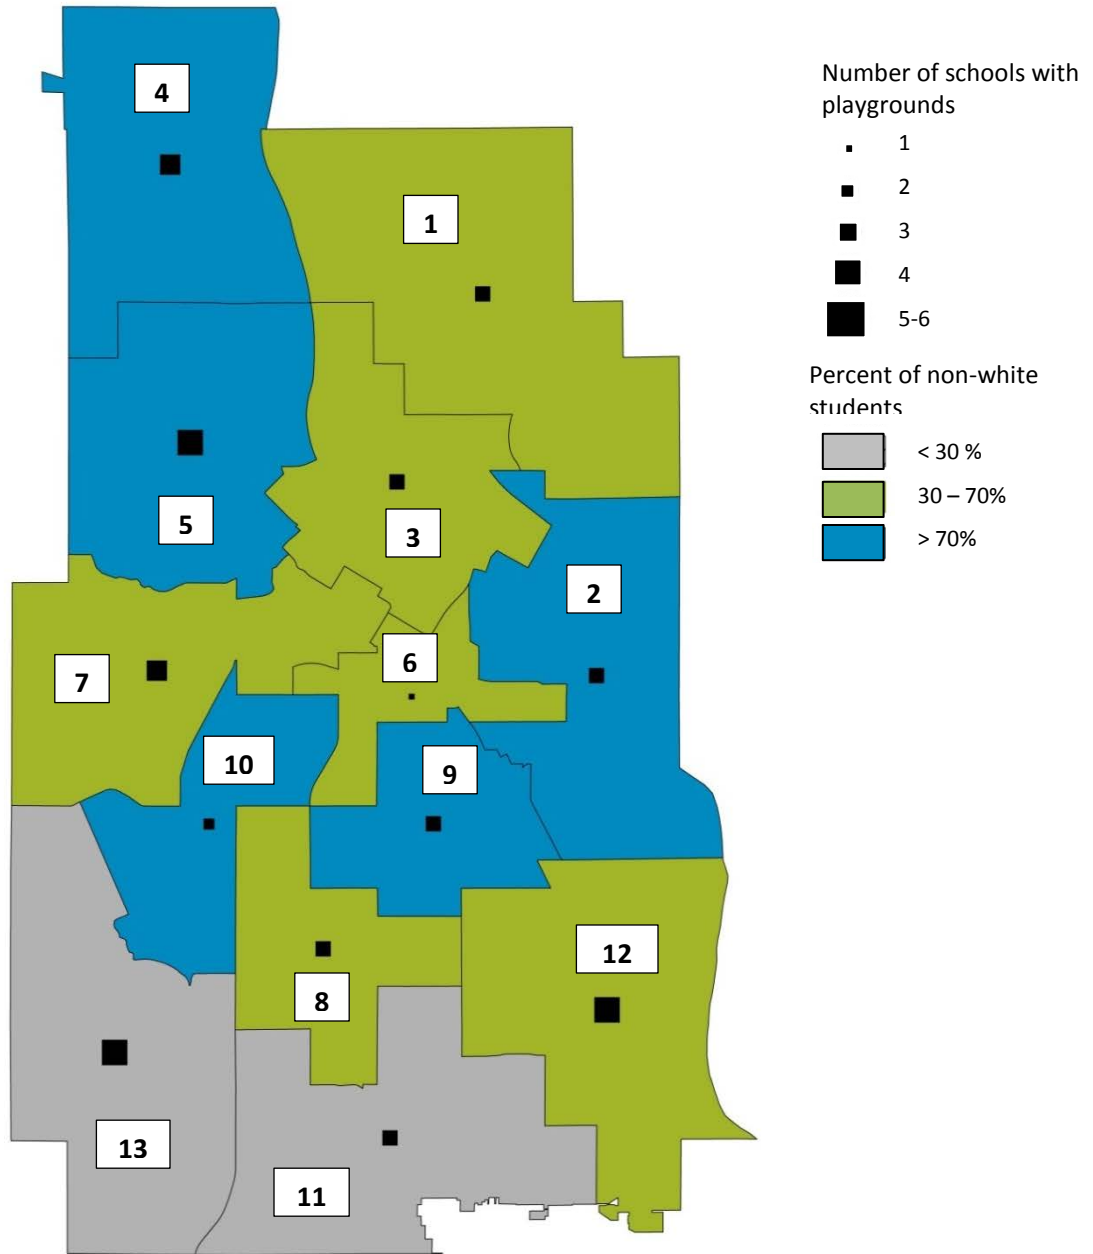

Map #1

Number of school playgrounds (of all types)* and percent of non-white students in Minneapolis Public Schools by ward (2017). Ward numbers in white boxes.

*Playgrounds of all types include rubber tire mulch, rubber / sand, wood fibar, and sand.

Data collected by Public Health Advisory Committee member with information from Minneapolis Public Schools; playground count includes only those managed by Minneapolis Park and Recreation Board and Minneapolis Public Schools.