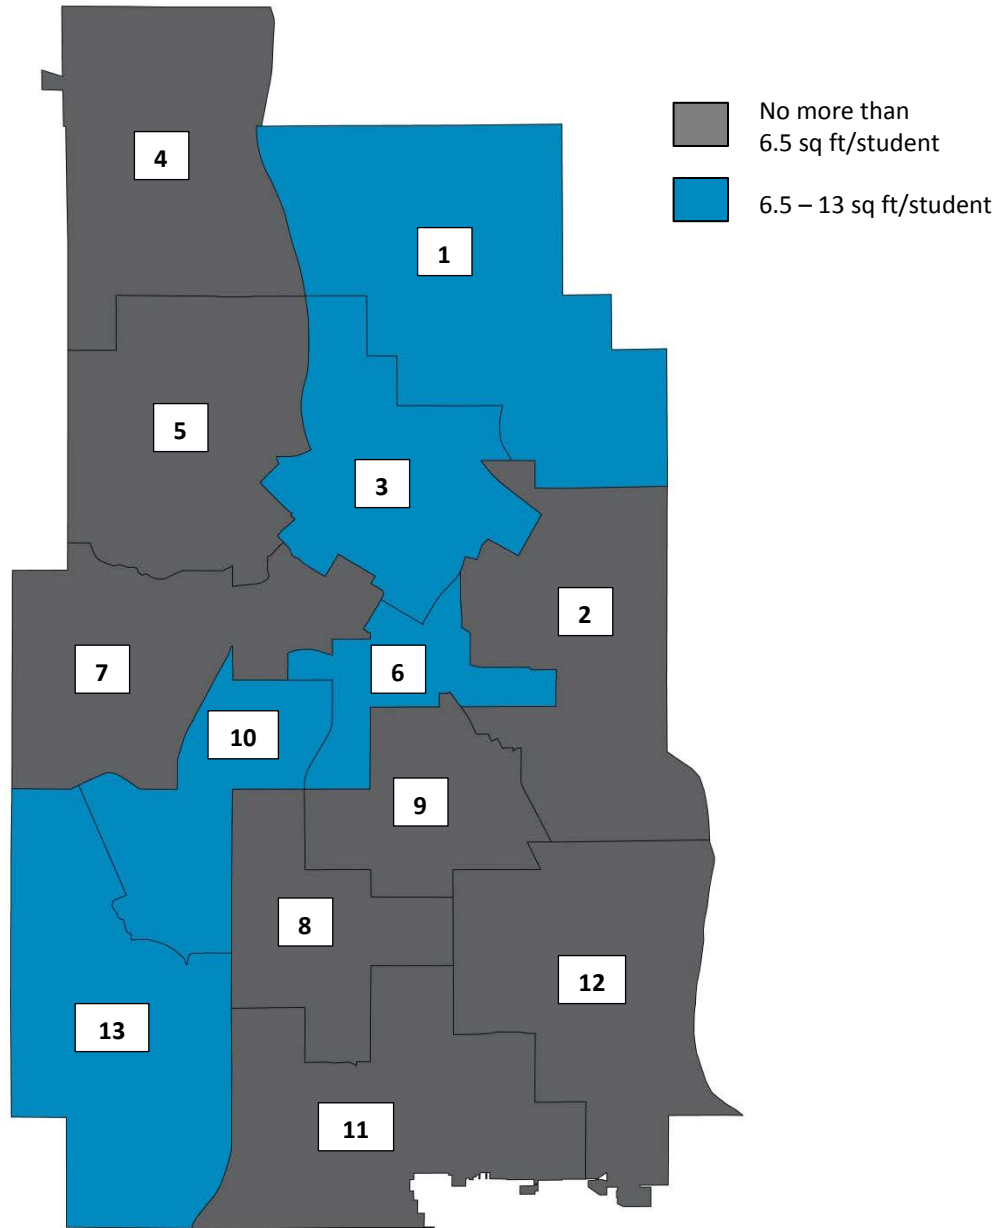

Map #2:

Amount* of rubber tire playground material per student (sq. ft.), by ward (2017)

*Calculated by taking total square feet of crumb rubber in playgrounds, by ward, divided by the number of public school students enrolled in MPS schools in that ward.

Colors indicate if ward is above or below the median of this calculation, or 6.5 sq ft/student.

Data collected by Public Health Advisory Committee member with information from Minneapolis Public Schools; playgrounds are operated under both Minneapolis Park and Recreation Board and Minneapolis Public Schools.