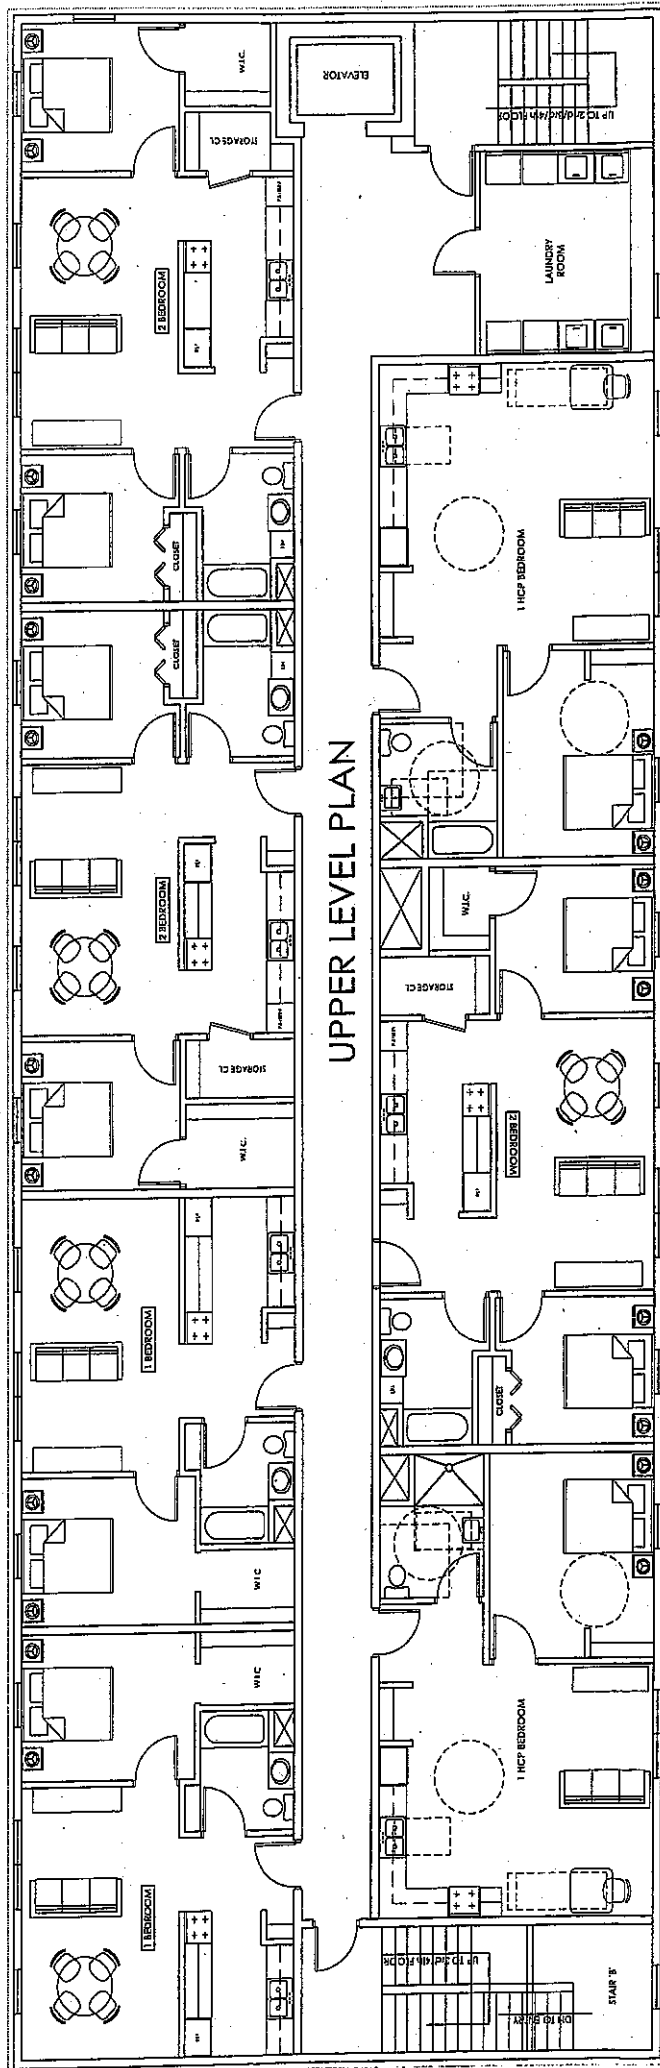

SIDE ELEVATION

REAL ESTATE DEVELOPMENT  
DESIGN  
CONSULTING  
AND CONSTRUCTION  
1350 UNIVERSITY AVENUE WEST  
ST. PAUL, MN 55110  
PHONE: 612-291-7710 FAX: 612-291-2217

28 Unit Apartment Building - On Penn

UPPER LEVEL PLAN

TYPICAL FLOOR

28 Unit Apartment Building - On Penn

REAL ESTATE DEVELOPMENT  
 DESIGN  
 CONSULTING  
 AND CONSTRUCTION  
 1960 UNIVERSITY AVENUE WEST  
 SUITE 300  
 ST. PAUL, MINNESOTA  
 OBJECT: 012507770 708.686.6917