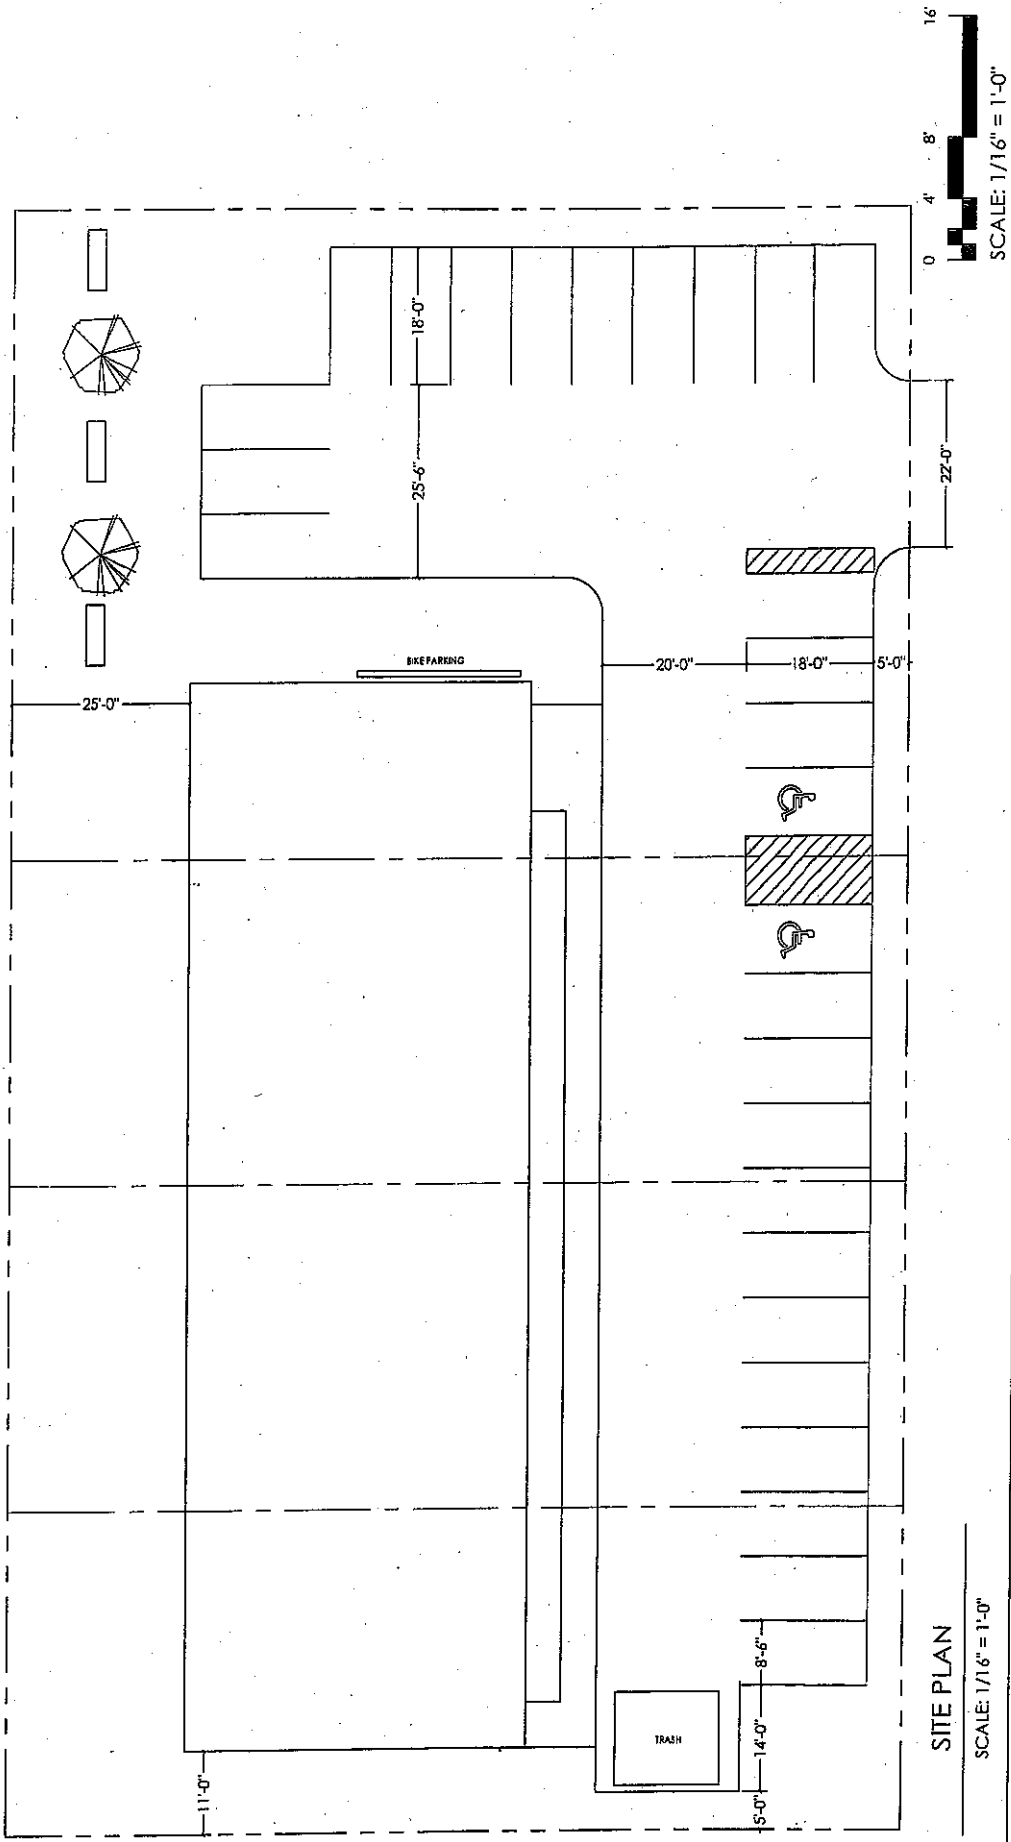

UPPER LEVEL PLAN

TYPICAL FLOOR

28 Unit Apartment Building - On Penn

REAL ESTATE DEVELOPMENT  
 DESIGN  
 CONSULTING  
 AND CONSTRUCTION  
 1960 UNIVERSITY AVENUE WEST  
 SUITE 300  
 ST. PAUL, MINNESOTA  
 OBJECT: 012507770 708.686.6917