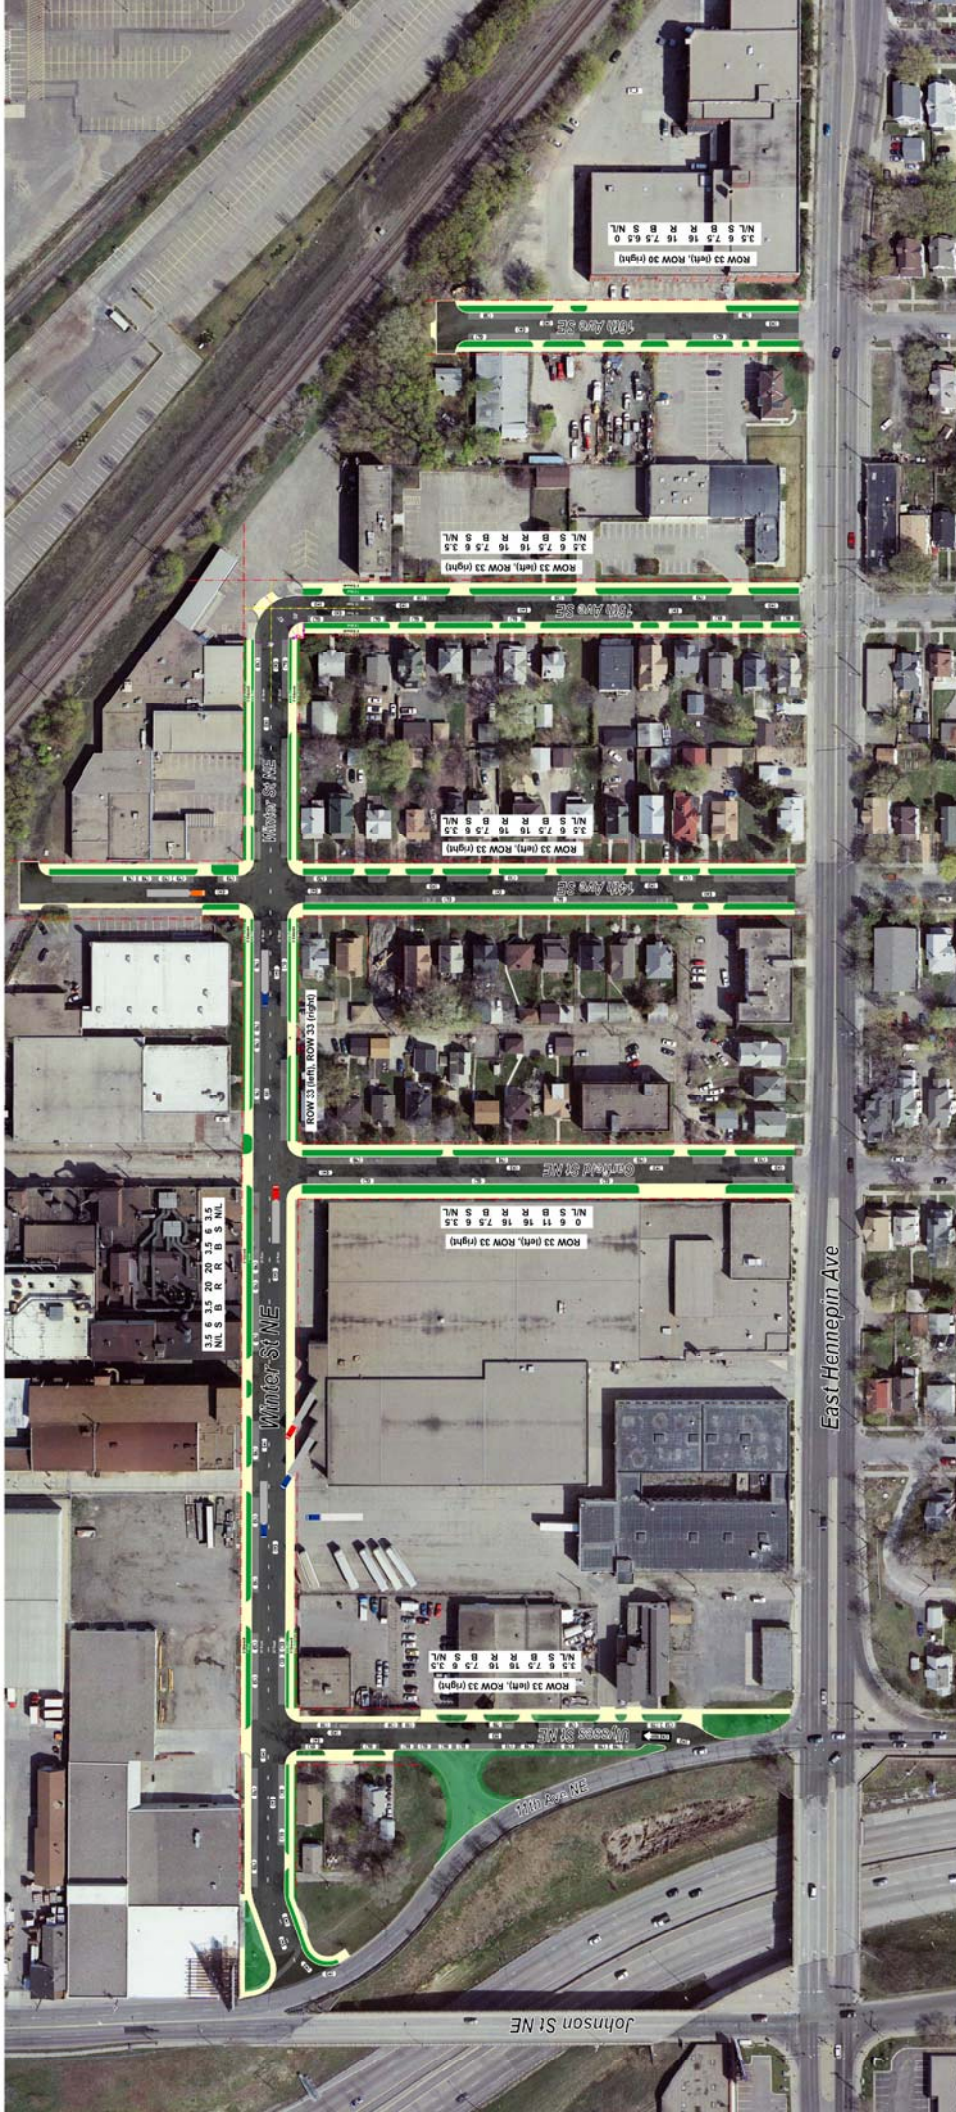

Winter St Area Paving Project

Layout 2 (Preferred Option)