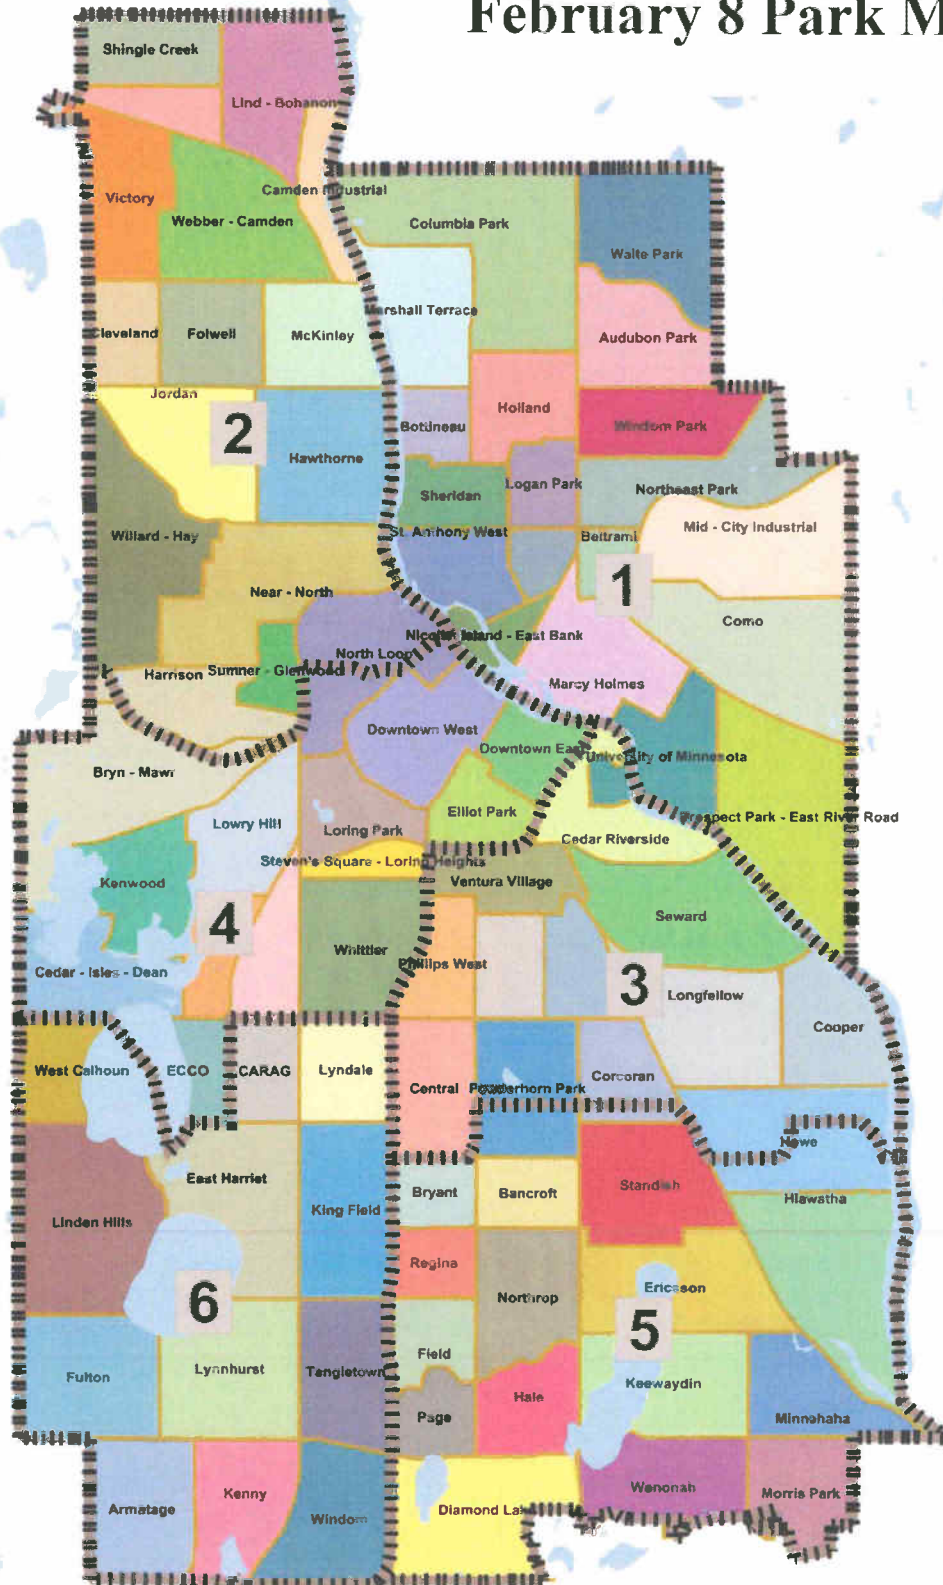

February 8 Park Map

February 8 Park Map Statistics

<u>AREA</u>	<u>District</u>	<u>IDEAL VALU</u>	<u>POPULATION</u>	<u>DEVIATION</u>	<u>% DEVIATION</u>
12.59	1	63,763	66,915	3,152	4.94%
10.12	2	63,763	63,035	(728)	-1.14%
6.79	3	63,763	64,676	913	1.43%
7.76	4	63,763	62,875	(888)	-1.39%
10.47	5	63,763	62,195	(1,568)	-2.46%
9.61	6	63,763	62,882	(881)	-1.38%

February 8 Park Map Statistics

(Total Population)

Wards	Origin		% of Total Pop	WHITE		% of Total Pop	BLACK		% of Total Pop	American Indian		% of Total Pop	ASIAN		% of Total Pop	Hawaiian		% of Total Pop	OTHER		% of Total Pop
	Non Hispanic	Hispanic		Total Pop	Total Pop		Total Pop	Total Pop		Total Pop	Total Pop		Total Pop	Total Pop		Total Pop	Total Pop		Total Pop	Total Pop	
1	61,814	5,101	7.62%	49,444	73.89%	6,437	9.62%	1,017	1.52%	4,868	7.27%	32	0.05%	2,418	3.61%						
2	58,223	4,812	7.63%	21,915	34.77%	26,267	41.67%	978	1.55%	7,794	12.36%	22	0.03%	2,427	3.85%						
3	49,893	14,783	22.86%	29,250	45.23%	17,508	27.07%	3,098	4.79%	2,540	3.93%	35	0.05%	8,817	13.63%						
4	58,120	4,755	7.56%	45,304	72.05%	9,302	14.79%	906	1.44%	3,112	4.95%	35	0.06%	2,054	3.27%						
5	55,928	6,267	10.08%	46,825	75.29%	6,603	10.62%	1,129	1.82%	1,532	2.46%	21	0.03%	3,520	5.66%						
6	58,527	4,355	6.93%	51,348	81.66%	4,981	7.92%	473	0.75%	1,707	2.71%	34	0.05%	2,138	3.40%						